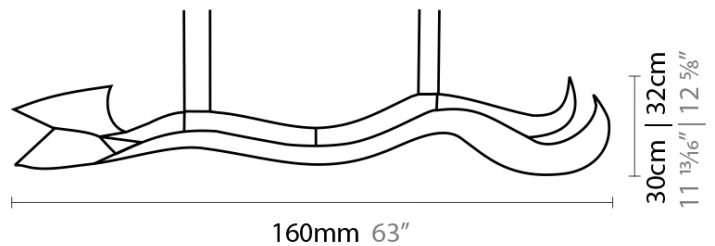

PROJECT
TYPE
SPECIFIER
QUANTITY
DATE

TEMPO PERSO SUSPENSION

D131256-

base number Finish
Options

1. To build a product code in our configurator select the specify button on the base model # product page
2. To build a manual product code on this datasheet choose from the options listed below in blue font and add the suffix to the base model #

GENERAL

Series: Tempo Perso
Partner: Knikerboker
Division: Design
Installation: Suspension
Product Type: Pendant
Mounting Location: Ceiling
Light Distribution: Indirect

PHYSICAL

Shape: Curves
Length (mm): 160
Length (in): 63
Height (mm): 300
Height (in): 11 ¹³/₁₆
Fixture Finish: EWH / EBK / MAN / COF / PRD / SLF / GLF / CLF / BRL / EWS / EWG / EWC / EWR / EBS / EBG / EBC / EBB / MAS / MAD / MAC / MAB / COS / CGO / CCL / CBL / PRS / PRG / PRC / PRB
Fixture Material: Aluminum
Cable Details: 4 Steel Cables 2000mm / 78 3/4" - Silicon Cable 2000mm / 78 3/4"

ELECTRICAL

Lamp Type: LED
Total Output Wattage (W): 40
Dimming: Tri-Mode (Non-Dimming and Phase Dimming (120Vac only) and 0-10V Dimming)
Driver Included: Yes
Driver Location: Integrated
Driver Type: Constant Current - Universal
Driver Class: Class 2
Input Voltage (V): 120 - 277
Constant Current (MA): 250

LED

Number of LEDs: 4
Color Temperature (°K): 3000
Max. Delivered Lumen (lm): 4400
CRI: >85 CRI
Lamp Life (hrs): 50000

RATINGS AND CERTIFICATIONS

Certified By: CSA Certified to UL and CSA Standards
IP rating: IP20