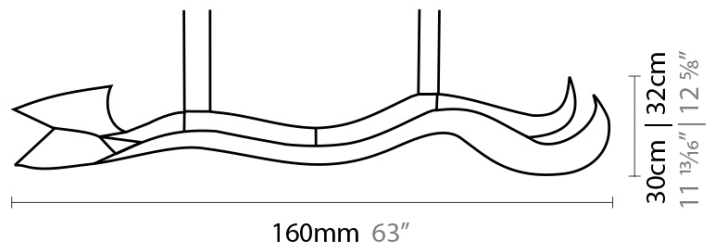

TEMPO PERSO SUSPENSION

D131256-

base number Finish
Options

1. To build a product code in our configurator select the specify button on the base model # product page
2. To build a manual product code on this datasheet choose from the options listed below in blue font and add the suffix to the base model #

GENERAL

Series: Tempo Perso
Partner: Knikerboker
Division: Design
Installation: Suspension
Product Type: Pendant
Mounting Location: Ceiling
Light Distribution: Indirect

PHYSICAL

Shape: Curves
Length (mm): 160
Length (in): 63
Height (mm): 300
Height (in): 11 ¹³/₁₆
Fixture Finish: EWH / EBK / MAN / COF / PRD / SLF / GLF / CLF / BRL / EWS / EWG / EWC / EWR / EBS / EBG / EBC / EBC / EBB / MAS / MAD / MAC / MAB / COS / CGO / CCL / CBL / PRS / PRG / PRC / PRB
Fixture Material: Aluminum
Cable Details: 4 Steel Cables 2000mm / 78 3/4" - Silicon Cable 2000mm / 78 3/4"

ELECTRICAL

Lamp Type: LED
Total Output Wattage (W): 40
Dimming: Tri-Mode (Non-Dimming and Phase Dimming (120Vac only) and 0-10V Dimming)
Driver Included: Yes
Driver Location: Integrated
Driver Type: Constant Current - Universal
Driver Class: Class 2
Input Voltage (V): 120 - 277
Constant Current (MA): 250

LED

Number of LEDs: 4
Color Temperature (°K): 3000
Max. Delivered Lumen (lm): 4400
CRI: >85 CRI
Lamp Life (hrs): 50000

RATINGS AND CERTIFICATIONS

Certified By: CSA Certified to UL and CSA Standards
IP rating: IP20

PROJECT
TYPE
SPECIFIER
QUANTITY
DATE