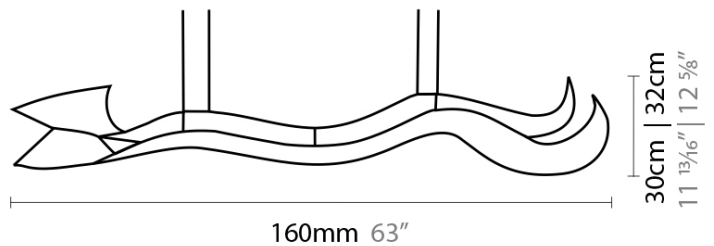

GENERAL

Series: Tempo Perso _____
Partner: Knikerboker _____
Division: Design _____
Installation: Suspension _____
Product Type: Pendant _____
Mounting Location: Ceiling _____
Light Distribution: Indirect _____

PHYSICAL

Shape: Curves _____
Length (mm): 160 _____
Length (in): 63 _____
Height (mm): 300 _____
Height (in): 11 ¹³/₁₆ _____
Fixture Finish: EWH / EBK / MAN / COF / PRD / SLF / GLF / CLF / BRL / EWS / EWG / EWC / EWR / EBS / EBG / EBC / EBB / MAS / MAD / MAC / MAB / COS / CGO / CCL / CBL / PRS / PRG / PRC / PRB _____
Fixture Material: Aluminum _____
Cable Details: 4 Steel Cables 2000mm / 78 3/4" - Silicon Cable 2000mm / 78 3/4" _____

ELECTRICAL

Lamp Type: LED _____
Total Output Wattage (W): 40 _____
Dimming: Tri-Mode (Non-Dimming and Phase Dimming (120Vac only) and 0-10V Dimming) _____
Driver Included: Yes _____
Driver Location: Integrated _____
Driver Type: Constant Current - Universal _____
Driver Class: Class 2 _____
Input Voltage (V): 120 - 277 _____
Constant Current (MA): 250 _____

LED

Number of LEDs: 4 _____
Color Temperature (°K): 3000 _____
Max. Delivered Lumen (lm): 4400 _____
CRI: >85 CRI _____
Lamp Life (hrs): 50000 _____

RATINGS AND CERTIFICATIONS

Certified By: CSA Certified to UL and CSA Standards _____
IP rating: IP20 _____