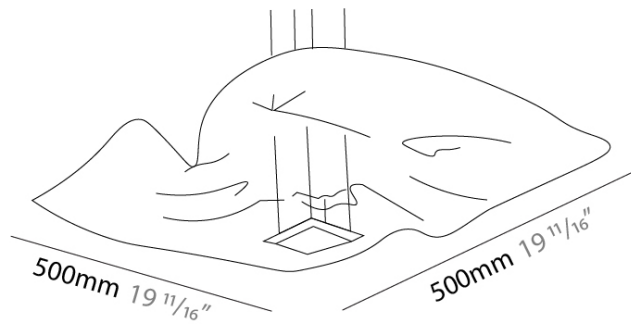

1. To build a product code in our configurator select the specify button on the base model # product page
2. To build a manual product code on this datasheet choose from the options listed below in blue font and add the suffix to the base model #

GENERAL

Series: Crash
Partner: Knikerboker
Division: Design
Installation: Suspension
Product Type: Pendant
Mounting Location: Ceiling
Light Distribution: Indirect

PHYSICAL

Shape: Abstract
Length (mm): 500
Length (in): 19 11/16
Width (mm): 500
Width (in): 19 11/16
Extension (mm): 2000
Extension (in): 78 3/4
Fixture Finish: EWH / EBK / MAN / COF / PRD / SLF / GLF / CLF / BRL / EWS / EWG / EWC / EWR / EBS / EBG / EBC / EBB / MAS / MAD / MAC / MAB / COS / CGO / CCL / CBL / PRS / PRG / PRC / PRB
Fixture Material: Metal
Cable Details: 4 Steel Cable 2000mm / 78 3/4" - Silicon Cable 2000mm / 78 3/4"

ELECTRICAL

Lamp Type: LED
Input Wattage (W): 10.5
Total Output Wattage (W): 10
Dimming: Tri-Mode (Non-Dimming and Phase Dimming (120Vac only) and 0-10V Dimming)
Driver Included: Yes
Driver Location: Integrated
Driver Type: Constant Current - Universal
Driver Class: Class 2
Input Voltage (V): 120 - 277
Constant Current (MA): 250
Upon Request: 0-10Vdc dimming / Phase dimming @120Vac / 277Vac

LED

Color Temperature (°K): 3000
Max. Delivered Lumen (lm): 1100
CRI: >85 CRI
Lamp Life (hrs): 50000

RATINGS AND CERTIFICATIONS

Certified By: Certified for North American Standards
IP rating: IP20