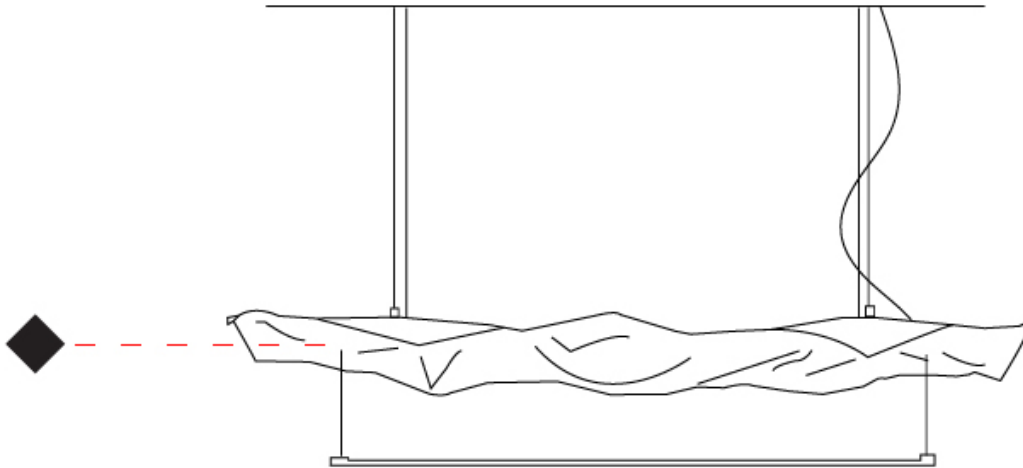

CRASH SUSPENSION

D131425-

PROJECT _____

TYPE _____

SPECIFIER _____

QUANTITY _____

DATE _____

D