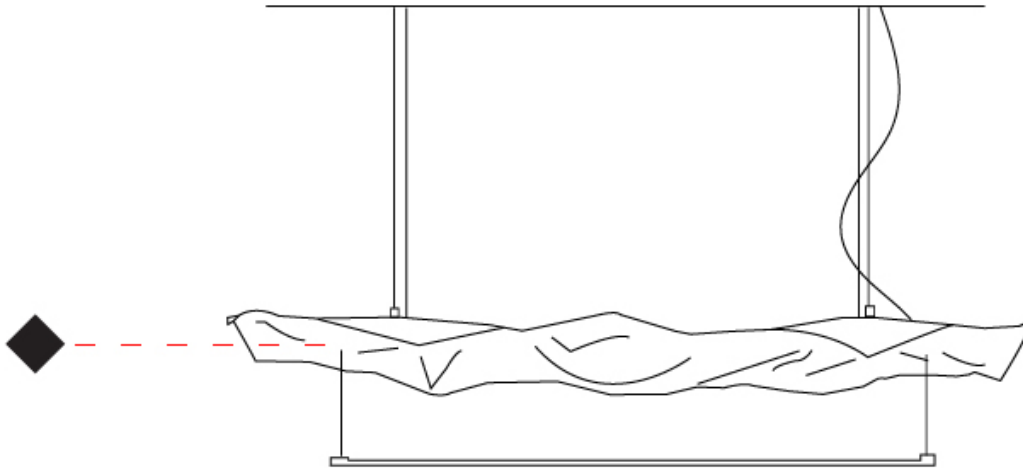

CRASH SUSPENSION

D131439-

PROJECT

TYPE

SPECIFIER

QUANTITY

DATE

D