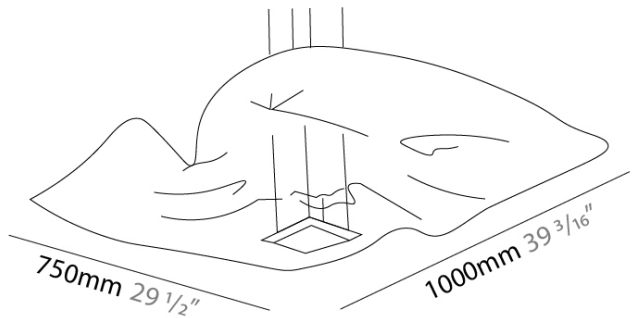

GENERAL

Series: Crash
Brand: Knikerboker
Division: Design
Mounting Type: Suspension
Mounting Location: Ceiling
Subcategory: Pendant

PHYSICAL

Shape: Abstract
Length (mm): 1000
Length (in): 39 3/8
Width (mm): 750
Width (in): 29 1/2
Max. Overall Height (mm): 2000
Max. Overall Height (in): 78 3/4
Light Distribution: Indirect
Fixture Finish: EWH / EBK / MAN / COF / PRD / SLF / GLF / CLF / BRL / EWS / EWG / EWC / EWR / EBS / EBG / EBC / EBB / MAS / MAD / MAC / MAB / COS / CGO / CCL / CBL / PRS / PRG / PRC / PRB
Fixture Material: Metal
Cable Details: 4 Steel Cable 2000mm / 78 3/4" - Silicon Cable 2000mm / 78 3/4"

ELECTRICAL

Lamp Type: LED
Input Wattage (W): 10.5
Total Output Wattage (W): 10
Dimming: Tri-Mode (Non-Dimming and Phase Dimming (120Vac only) and 0-10V Dimming)
Driver Included: Yes
Driver Location: Integrated
Driver Type: Constant Current - Universal
Driver Class: Class 2
Input Voltage (V): 120 - 277
Constant Current (MA): 250
Upon Request: 0-10Vdc dimming / Phase dimming @120Vac / 277Vac

LED

Number of LEDs: 1
Color Temperature (°K): 3000
Max. Delivered Lumen (lm): 2200
CRI: >85 CRI
Lamp Life (hrs): 50000

RATINGS AND CERTIFICATIONS

Certified By: Certified for North American Standards
IP rating: IP20