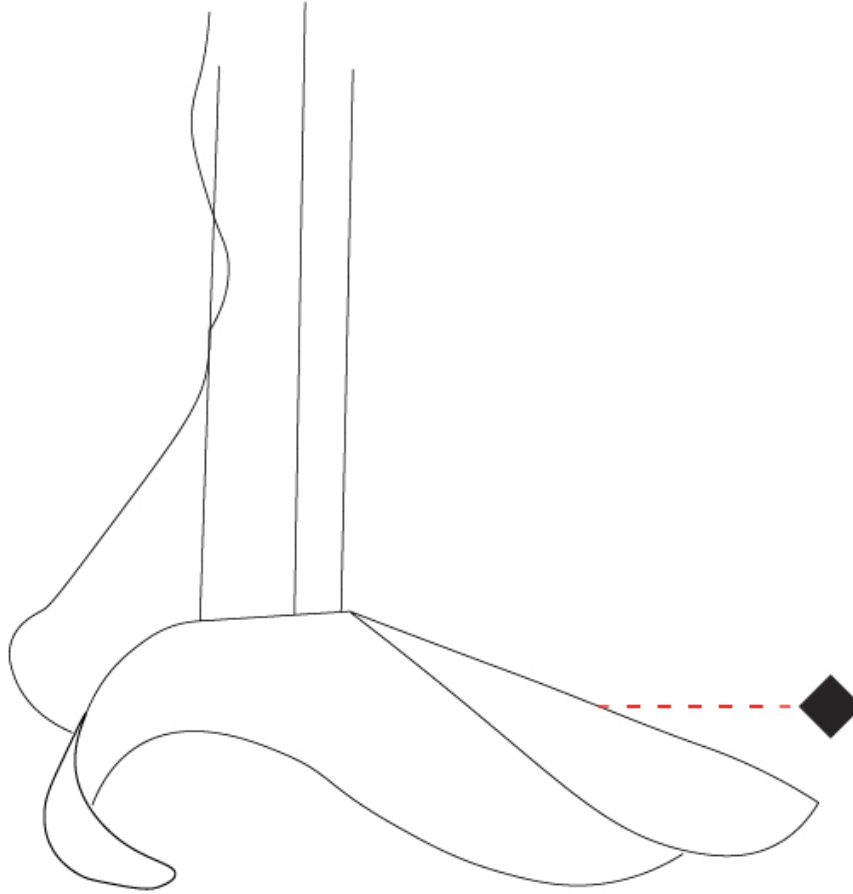

D131469-

PROJECT

TYPE

SPECIFIER

QUANTITY

DATE

D