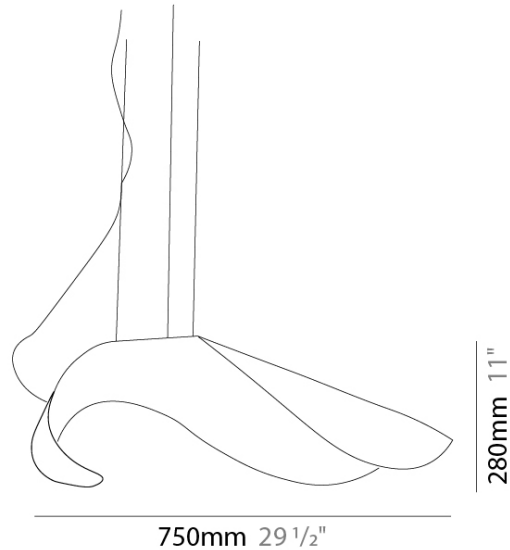

GENERAL

Series: Non So!
Partner: Knikerboker
Division: Design
Installation: Suspension
Product Type: Pendant
Mounting Location: Ceiling
Light Distribution: Asymmetric

PHYSICAL

Shape: Round
Diameter (mm): 750
Diameter (in): 29 1/2
Height (mm): 280
Height (in): 11
Extension (mm): 2000
Extension (in): 78 3/4
Installation Requirement: Silicon Cable 2000mm / 78 3/4
Fixture Finish: EWH / EBK / MAN / COF / PRD / SLF / GLF / CLF / BRL / EWS / EWG / EWC / EWR / EBS / EBG / EBC / EBC / EBB / MAS / MAD / MAC / MAB / COS / CGO / CCL / CBL / PRS / PRG / PRC / PRB
Fixture Material: Metal
Cable Details: 3 Steel Cables 2000mm / 78 3/4 / Silicon Cable 2000mm / 78 3/4

ELECTRICAL

Lamp Type: LED
Input Wattage (W): 2x10
Total Output Wattage (W): 17
Dimming: Tri-Mode (Non-Dimming and Phase Dimming (120Vac only) and 0-10V Dimming)
Driver Included: Yes
Driver Location: Integrated
Driver Type: Constant Current - Universal
Driver Class: Class 2
Input Voltage (V): 120 - 277
Constant Current (MA): 250
Upon Request: 0-10Vdc dimming / Phase dimming @120Vac / 277Vac

LED

Number of LEDs: 2
Color Temperature (°K): 3000
Max. Delivered Lumen (lm): 2200
CRI: >85 CRI
Lamp Life (hrs): 50000

RATINGS AND CERTIFICATIONS

Certified By: CSA Certified to UL and CSA Standards
IP rating: IP20