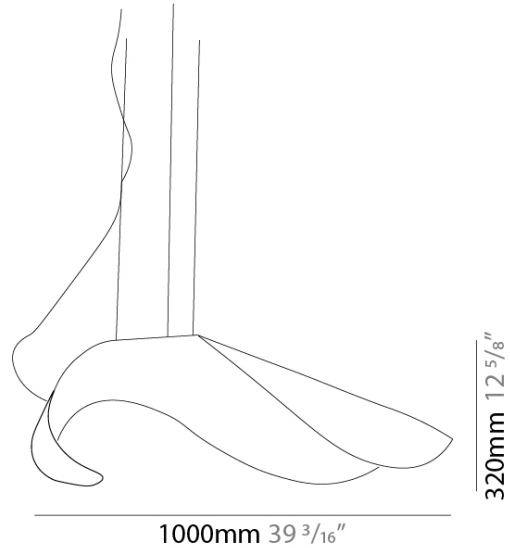

GENERAL

Series: Non So!
 Brand: Knikerboker
 Division: Design
 Mounting Type: Suspension
 Mounting Location: Ceiling
 Subcategory: Pendant

PHYSICAL

Shape: Round
 Diameter (mm): 1000
 Diameter (in): 39 3/8
 Width (mm): 320
 Width (in): 12 5/8
 Extension (mm): 2000
 Extension (in): 78 3/4
 Light Distribution: Asymmetric
 Fixture Finish: EWH / EBK / MAN / COF / PRD / SLF / GLF / CLF / BRL / EWS / EWG / EWC / EWR / EBS / EBG / EBC / EBC / EBB / MAS / MAD / MAC / MAB / COS / CGO / CCL / CBL / PRS / PRG / PRC / PRB
 Fixture Material: Metal
 Cable Details: 3 Steel Cables 2000mm / 78 3/4 / Silicon Cable 2000mm / 78 3/4

D131483-

PROJECT

TYPE

SPECIFIER

QUANTITY

DATE

D

PROJECT
TYPE
SPECIFIER
QUANTITY
DATE