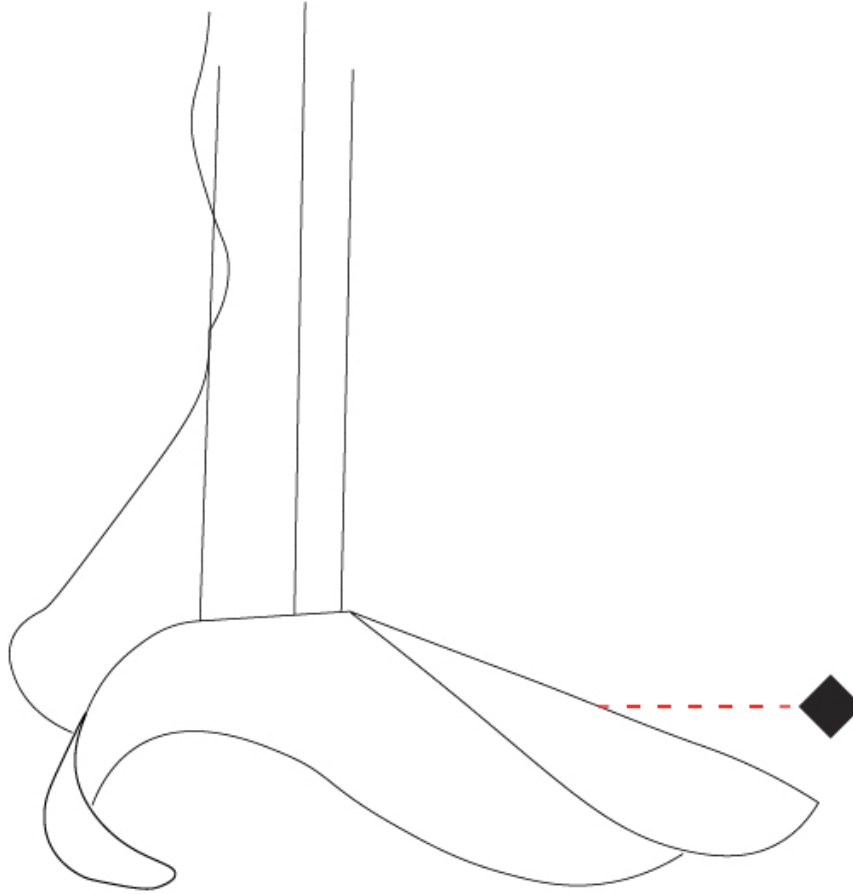

D131483-

PROJECT

TYPE

SPECIFIER

QUANTITY

DATE

D