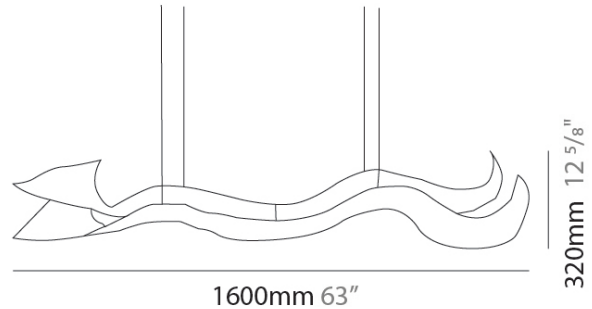

GENERAL

Series: Tempo Perso
 Partner: Knikerboker
 Division: Design
 Installation: Suspension
 Product Type: Pendant
 Mounting Location: Ceiling
 Light Distribution: Indirect

PHYSICAL

Shape: Abstract
 Length (mm): 1600
 Length (in): 63
 Height (mm): 320
 Height (in): 12 5/8
 Extension (mm): 2000
 Extension (in): 78 3/4
 Fixture Finish: EWH / EBK / MAN / COF / PRD / SLF / GLF / CLF / BRL / EWS / EWG / EWC / EWR / EBS / EBG / EBC / EBB / MAS / MAD / MAC / MAB / COS / CGO / CCL / CBL / PRS / PRG / PRC / PRB
 Fixture Material: Aluminum
 Cable Details: 4 Steel Cables 2000mm / 78 3/4" - Silicon Cable 2000mm / 78 3/4"

LED

Number of LEDs: 4
 Color Temperature (°K): 3000
 Max. Delivered Lumen (lm): 4400
 CRI: >85 CRI
 Lamp Life (hrs): 50000

RATINGS AND CERTIFICATIONS

Certified By: CSA Certified to UL and CSA Standards
 IP rating: IP20