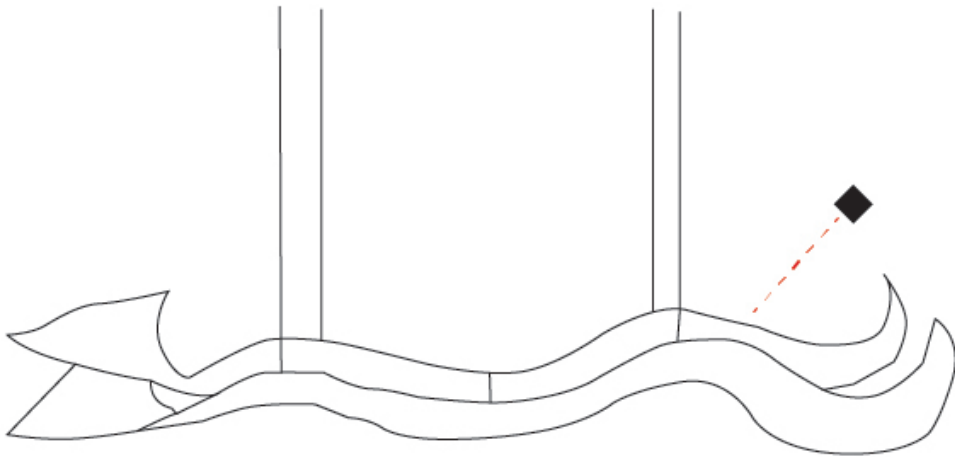

TEMPO PERSO SUSPENSION

D131512-

PROJECT	_____
TYPE	_____
SPECIFIER	_____
QUANTITY	_____
DATE	_____

D