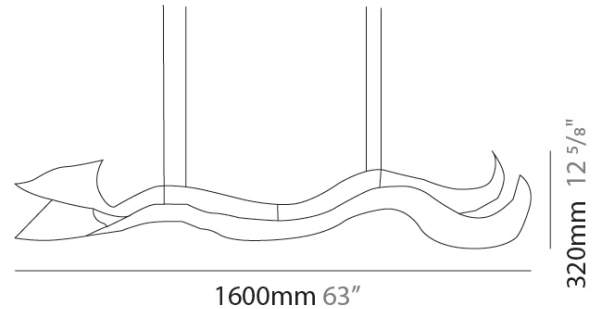

GENERAL

Series: Tempo Perso
 Partner: Knikerboker
 Division: Design
 Installation: Suspension
 Product Type: Pendant
 Mounting Location: Ceiling
 Light Distribution: Indirect

PHYSICAL

Shape: Abstract
 Length (mm): 1600
 Length (in): 63
 Height (mm): 320
 Height (in): 12 ⁵/₈
 Fixture Finish: EWH / EBK / MAN / COF / PRD / SLF / GLF / CLF / BRL / EWS / EWG / EWC / EWR / EBS / EBG / EBC / EBB / MAS / MAD / MAC / MAB / COS / CGO / CCL / CBL / PRS / PRG / PRC / PRB
 Fixture Material: Aluminum
 Cable Details: 4 Steel Cables 2000mm / 78 3/4" - Silicon Cable 2000mm / 78 3/4"

LED

Number of LEDs: 4
 Color Temperature (°K): 3000
 Max. Delivered Lumen (lm): 4400
 CRI: >85 CRI
 Lamp Life (hrs): 50000

RATINGS AND CERTIFICATIONS

Certified By: CSA Certified to UL and CSA Standards
 IP rating: IP20