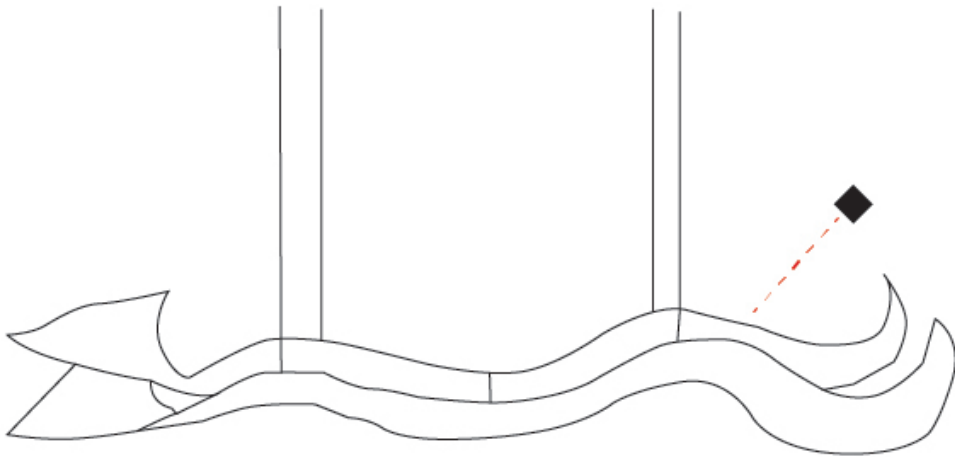

TEMPO PERSO SUSPENSION

D131526-

PROJECT	_____
TYPE	_____
SPECIFIER	_____
QUANTITY	_____
DATE	_____