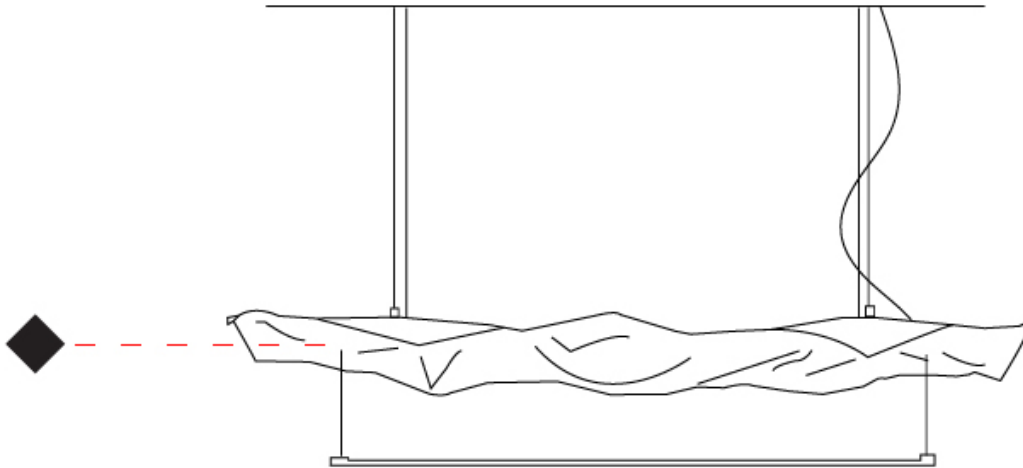

CRASH SUSPENSION

D131557-

PROJECT _____

TYPE _____

SPECIFIER _____

QUANTITY _____

DATE _____

D