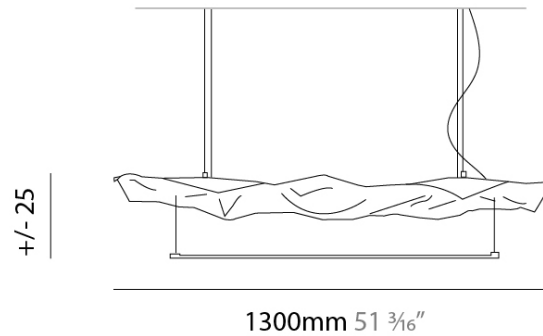

GENERAL

Series: Crash
Partner: Knikerboker
Division: Design
Installation: Suspension
Product Type: Pendant
Mounting Location: Ceiling
Light Distribution: Indirect

PHYSICAL

Shape: Abstract
Length (mm): 1300
Length (in): 51 ³/₁₆
Width (mm): 400
Width (in): 15 ³/₄
Height (mm): 250
Height (in): 9 ¹³/₁₆
Max. Overall Height (mm): 2250
Max. Overall Height (in): 88 ³/₁₆
Fixture Finish: EWH / EBK / MAN / COF / PRD / SLF / GLF / CLF / BRL / BLS / EWS / EWG / EWC / EWR / EBS / EBG / EBC / EBB / MAS / MAD / MAC / MAB / COS / CGO / CCL / CBL / PRS / PRG / PRC / PRB
Fixture Material: Metal
Cable Details: 4 Steel Cable 2000mm / 78 3/4" - Silicon Cable 2000mm / 78 3/4"

ELECTRICAL

Lamp Type: LED
Total Output Wattage (W): 20
Dimming: 0-10V Dimming / Phase Dimming (120Vac Only)
Driver Included: Yes
Driver Location: Integrated
Driver Type: Constant Voltage - Universal
Driver Class: Class 2
Input Voltage (V): 120 - 277
Output Voltage (V): 24
Upon Request: (Not included - see components) Remote: 0-10Vdc dimming / Phase dimming @120Vac only / (Included) Integral Non-dimming 277Vac

LED

Color Temperature (°K): 3000
Max. Delivered Lumen (lm): 3000
CRI: >85 CRI
Lamp Life (hrs): 50000

RATINGS AND CERTIFICATIONS

Certified By: CSA Certified to UL and CSA Standards
IP rating: IP20