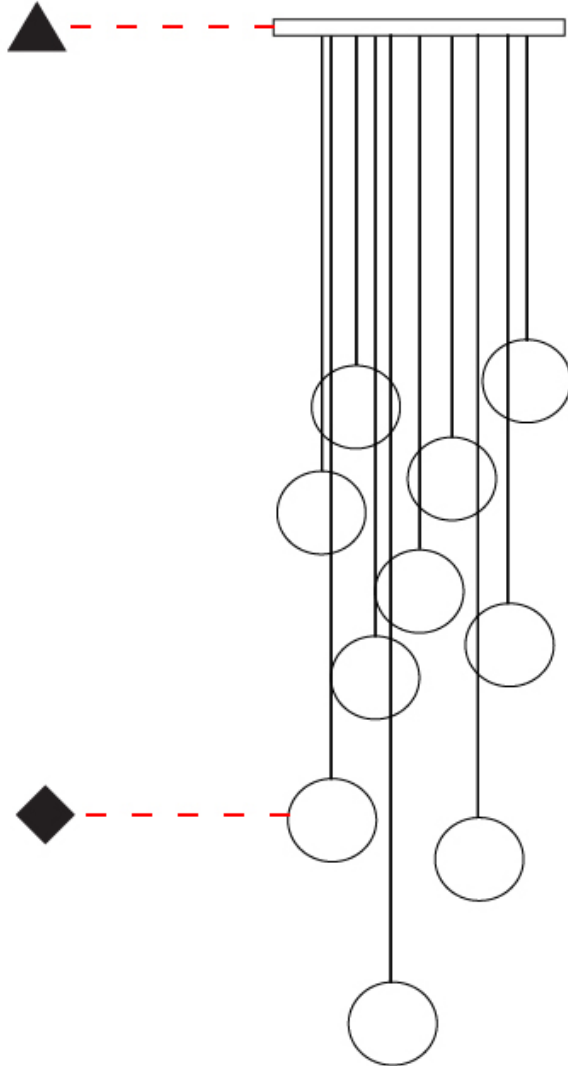

DO NOT DISTURB SUSPENSION

D131561-

PROJECT	_____
TYPE	_____
SPECIFIER	_____
QUANTITY	_____
DATE	_____

D