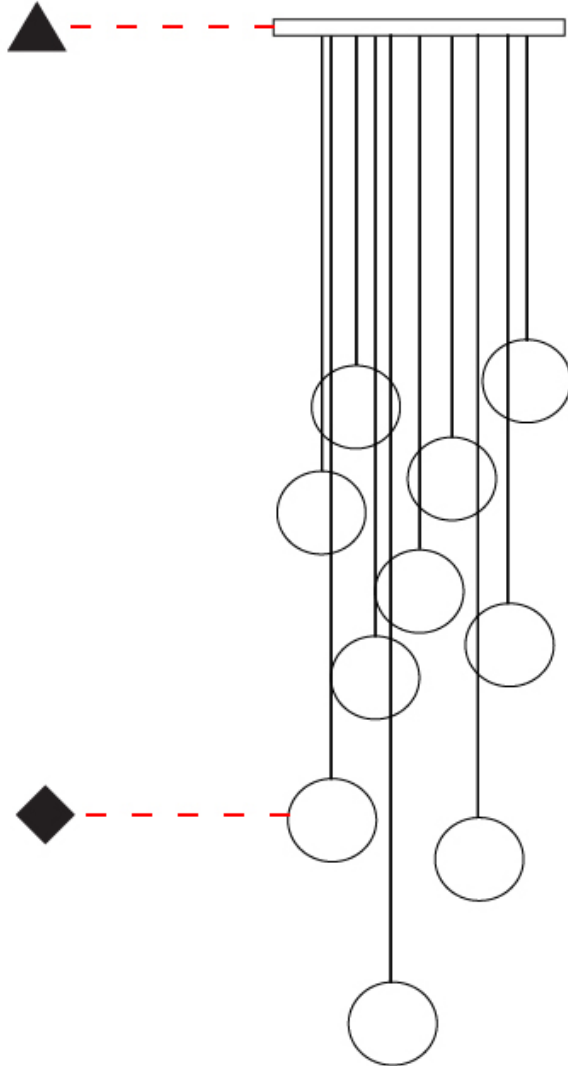

DO NOT DISTURB SUSPENSION

D131561-

PROJECT
TYPE
SPECIFIER
QUANTITY
DATE

D