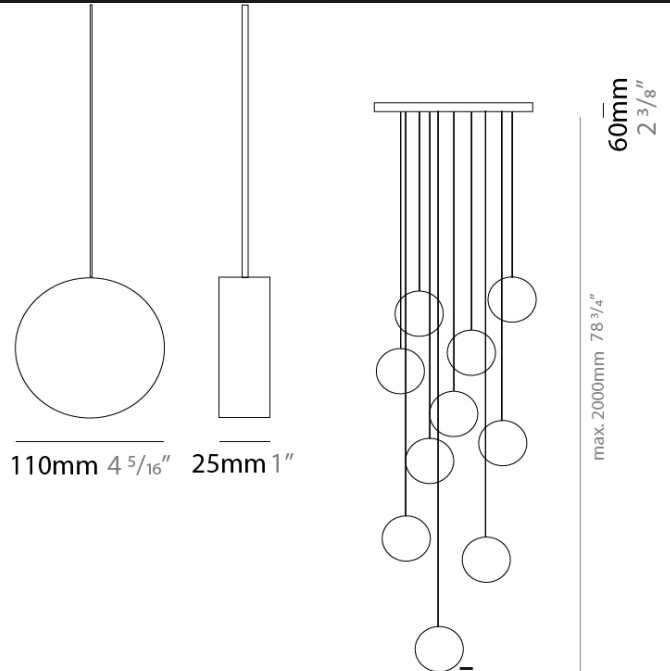

PROJECT	
TYPE	
SPECIFIER	
QUANTITY	
DATE	

DO NOT DISTURB SUSPENSION

D131561-

base number   Finish
Options

1. To build a product code in our configurator select the specify button on the base model # product page
2. To build a manual product code on this datasheet choose from the options listed below in blue font and add the suffix to the base model #

GENERAL

Series: Do Not Disturb
Partner: Knikerboker
Division: Design
Installation: Suspension
Product Type: Pendant
Mounting Location: Ceiling
Light Distribution: Direct / Indirect

PHYSICAL

Shape: Round
Diameter (mm): 500
Diameter (in): 19 ¹¹/₁₆
Extension (mm): 1500
Extension (in): 59 ¹/₁₆
Diffuser: Opal
Fixture Finish: EWH / EBK / MAN / COF / PRD / SLF / GLF / CLF / BRL
Fixture Material: Aluminum
Cable Details: Silicion Coaxial Cable 1500 / 59 1/16

ELECTRICAL

Lamp Type: LED
Input Wattage (W): 80
Total Output Wattage (W): 70
Dimming: Non-Dimmable / 0-10V Dimming
Driver Included: Yes
Driver Location: Integrated
Driver Type: Constant Voltage - Universal
Driver Class: Class 2
Input Voltage (V): 120 - 277
Output Voltage (V): 24
Upon Request: Remote: Phase dimming @120Vac only

LED

Number of LEDs: 10
Color Temperature (°K): 3000
Max. Delivered Lumen (lm): 10000
CRI: >85 CRI
Lamp Life (hrs): 50000

RATINGS AND CERTIFICATIONS

Certified By: CSA Certified to UL and CSA Standards
IP rating: IP20