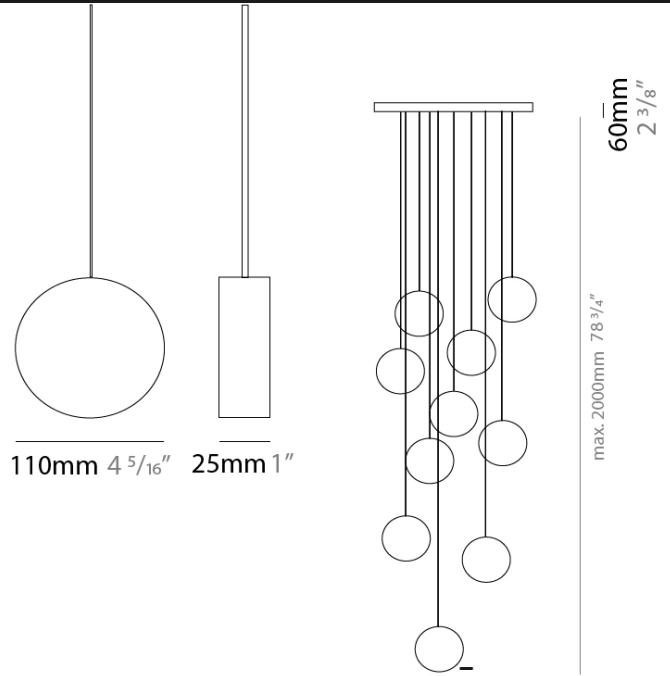

PROJECT	
TYPE	
SPECIFIER	
QUANTITY	
DATE	

DO NOT DISTURB SUSPENSION

D131561-

base number Finish
Options

1. To build a product code in our configurator select the specify button on the base model # product page
2. To build a manual product code on this datasheet choose from the options listed below in blue font and add the suffix to the base model #

GENERAL

Series: Do Not Disturb
Brand: Knikerboker
Division: Design
Mounting Type: Suspension
Mounting Location: Ceiling
Subcategory: Pendant

PHYSICAL

Shape: Round
Diameter (mm): 500
Diameter (in): 19 ¹¹/₁₆
Extension (mm): 1500
Extension (in): 59 ¹/₂
Light Distribution: Direct / Indirect
Diffuser: Opal
Fixture Finish: EWH / EBK / MAN / COF / PRD / SLF / GLF / CLF / BRL
Fixture Material: Aluminum
Cable Details: Silicion Coaxial Cable 1500 / 59 1/16

ELECTRICAL

Lamp Type: LED
Input Wattage (W): 80
Total Output Wattage (W): 70
Dimming: Non-Dimmable / 0-10V Dimming
Driver Included: Yes
Driver Location: Integrated
Driver Type: Constant Voltage - Universal
Driver Class: Class 2
Input Voltage (V): 120 - 277
Output Voltage (V): 24
Upon Request: Remote: Phase dimming @120Vac only

LED

Number of LEDs: 10
Color Temperature (°K): 3000
Max. Delivered Lumen (lm): 10000
CRI: >85 CRI
Lamp Life (hrs): 50000

RATINGS AND CERTIFICATIONS

Certified By: CSA Certified to UL and CSA Standards
IP rating: IP20