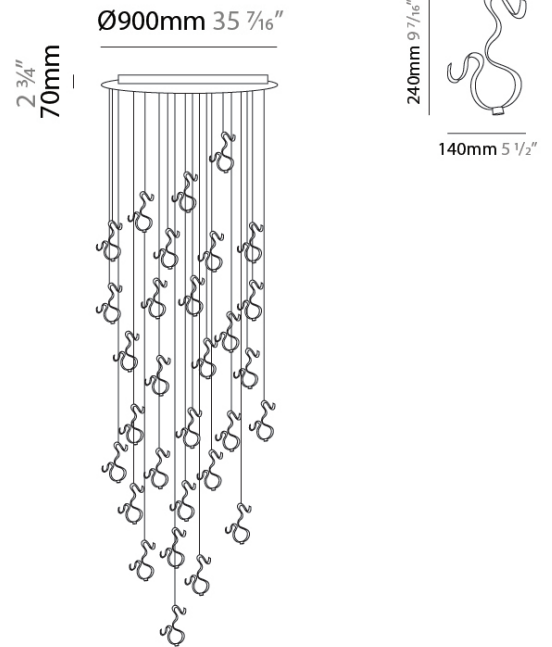

GENERAL

Series: Scroll
Partner: Knikerboker
Division: Design
Installation: Suspension
Product Type: Pendant
Mounting Location: Ceiling
Light Distribution: Indirect

PHYSICAL

Shape: Curves
Diameter (mm): 900
Diameter (in): 35 7/16
Height (mm): 1500
Height (in): 59 1/16
Fixture Finish: EWH / EBK / MAN / COF / PRD / SLF / GLF / CLF / BRL
Fixture Material: Aluminum

LED

Color Temperature (°K): 3000
Max. Delivered Lumen (lm): 22400
CRI: >85 CRI
Lamp Life (hrs): 50000

RATINGS AND CERTIFICATIONS

Certified By: Certified for North American Standards
IP rating: IP20

PROJECT
TYPE
SPECIFIER
QUANTITY
DATE