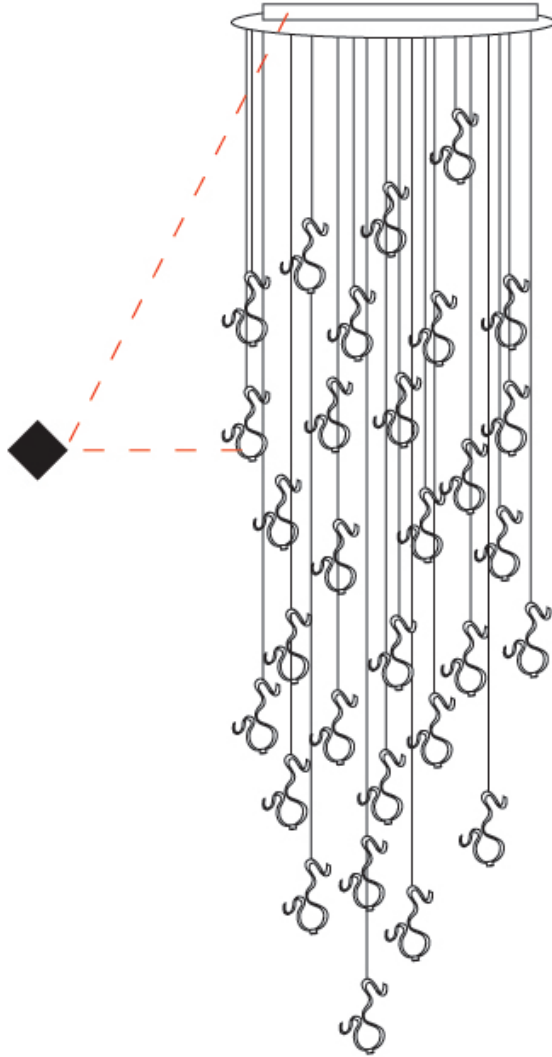

SCROLL SUSPENSION

D131580-

PROJECT

TYPE

SPECIFIER

QUANTITY

DATE

D