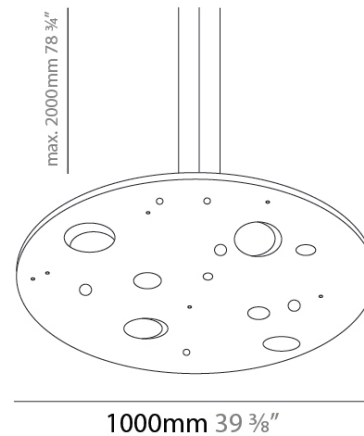

base number   Finish
Options

1. To build a product code in our configurator select the specify button on the base model # product page
2. To build a manual product code on this datasheet choose from the options listed below in blue font and add the suffix to the base model #

GENERAL

Series: Buchi _____
Subseries: Buchi Horizontal _____
Partner: Knikerboker _____
Division: Design _____
Installation: Suspension _____
Product Type: Pendant _____
Mounting Location: Ceiling _____
Light Distribution: Indirect _____

PHYSICAL

Shape: Abstract _____
Diameter (mm): 1000 _____
Diameter (in): 39 3/8" _____
Height (mm): 45 _____
Height (in): 1 3/4" _____
Max. Overall Height (mm): 2045 _____
Max. Overall Height (in): 80 1/2" _____
[Fixture Finish: EWH / EBK / MAN / COF / PRD / SLF / GLF / CLF / BRL](#) _____
Fixture Material: Aluminum _____
Cable Details: 2000mm / 78 3/4" Cable _____

ELECTRICAL

Lamp Type: LED _____
Input Wattage (W): 60 _____
Dimming: Non-Dimming / Phase Dimming (120vac Only) _____
Driver Included: No _____
Driver Location: Remote _____
Driver Type: Constant Current - Universal _____
Driver Class: Class 2 _____
Input Voltage (V): 120 - 277 _____
Constant Current (mA): 500 _____

LED

Color Temperature (°K): 3000 _____
Max. Delivered Lumen (lm): 11700 _____
CRI: >85 CRI _____
Lamp Life (hrs): 50000 _____

RATINGS AND CERTIFICATIONS

Certified By: Certified for North American Standards _____
IP rating: IP20 _____