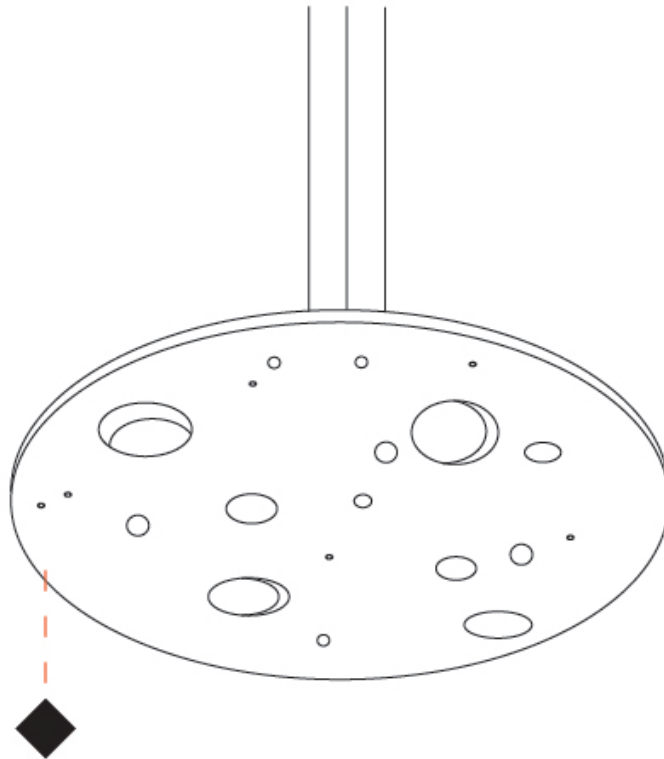

BUCHI HORIZONTAL SUSPENSION

D131601-

PROJECT _____

TYPE _____

SPECIFIER _____

QUANTITY _____

DATE _____

D