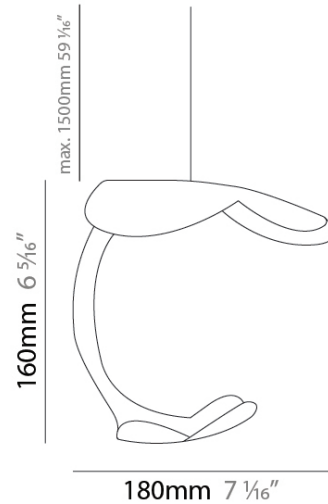

PROJECT
TYPE
SPECIFIER
QUANTITY
DATE

LE GIGINE SUSPENSION

D131603-

base number Finish
Options

1. To build a product code in our configurator select the specify button on the base model # product page
2. To build a manual product code on this datasheet choose from the options listed below in blue font and add the suffix to the base model #

GENERAL

Series: Le Gigine
Partner: Knikerboker
Division: Design
Installation: Suspension
Product Type: Pendant
Mounting Location: Ceiling
Light Distribution: Indirect

PHYSICAL

Shape: Abstract
Length (mm): 180
Length (in): 7 1/16
Width (mm): 160
Width (in): 6 5/16
Height (mm): 160
Height (in): 6 5/16
Max. Overall Height (mm): 1650
Max. Overall Height (in): 64 15/16
Weight (kg): 0.55
Fixture Finish: EWH / EBK / MAN / COF / PRD / SLF / GLF / CLF / BRL / EWS / EWG / EWC / EWR / EBS / EBG / EBC / EBB / MAS / MAD / MAC / MAB / COS / CGO / CCL / CBL / PRS / PRG / PRC / PRB
Fixture Material: Metal
Cable Details: 1500mm / 59 1/16" Transparent Cable

ELECTRICAL

Lamp Type: LED
Input Wattage (W): 5.5
Dimming: Non-Dimming / Phase Dimming (120vac Only)
Driver Included: No
Driver Location: Remote
Driver Type: Constant Current - Universal
Driver Class: Class 2
Input Voltage (V): 120 - 277
Constant Current (MA): 900

LED

Color Temperature (°K): 3000
Max. Delivered Lumen (lm): 850
CRI: >85 CRI
Lamp Life (hrs): 50000

RATINGS AND CERTIFICATIONS

Certified By: Certified for North American Standards
IP rating: IP20