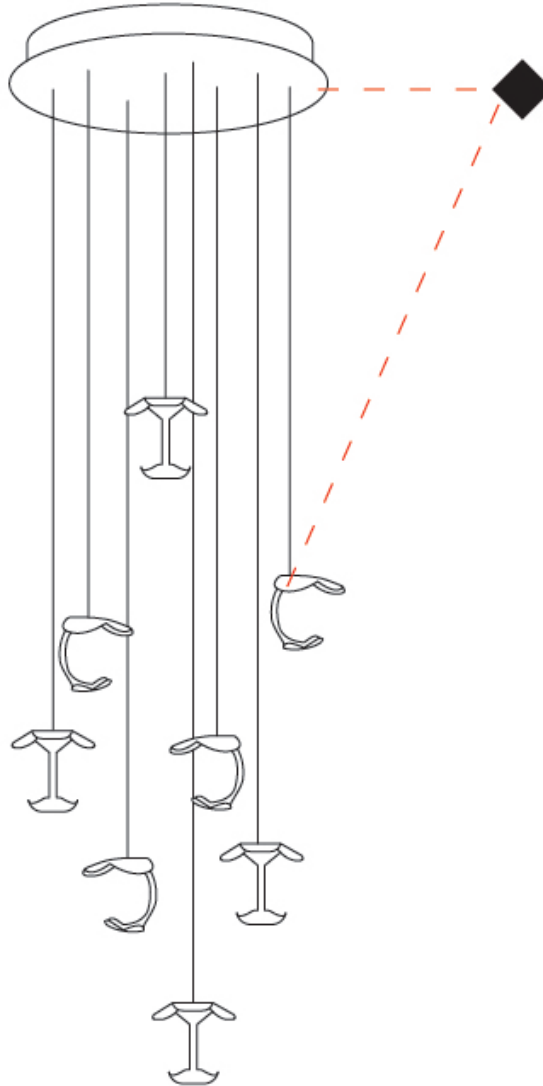

D131604-

PROJECT _____

TYPE _____

SPECIFIER _____

QUANTITY _____

DATE _____

D