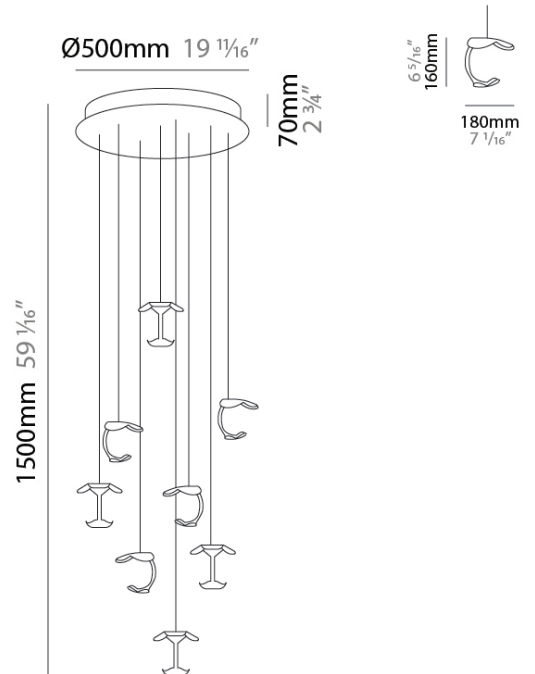

LE GIGINE SUSPENSION

D131604-

base number Finish
Options

1. To build a product code in our configurator select the specify button on the base model # product page
2. To build a manual product code on this datasheet choose from the options listed below in blue font and add the suffix to the base model #

GENERAL

Series: Le Gigine
Partner: Knikerboker
Division: Design
Installation: Suspension
Product Type: Pendant
Mounting Location: Ceiling
Light Distribution: Indirect

PHYSICAL

Shape: Abstract
Diameter (mm): 500
Diameter (in): 19 1/16"
Max. Overall Height (mm): 1650
Max. Overall Height (in): 64 15/16"
Weight (kg): 12.4
Fixture Finish: EWH / EBK / MAN / COF / PRD / SLF / GLF / CLF / BRL / EWS / EWG / EWC / EWR / EBS / EBG / EBC / EBB / MAS / MAD / MAC / MAB / COS / CGO / CCL / CBL / PRS / PRG / PRC / PRB
Fixture Material: Metal
Cable Details: Transparent Cable in the following lengths 4 x 1000mm / 39 3/8" 4 x 1500mm / 59 1/16"

ELECTRICAL

Lamp Type: LED
Input Wattage (W): 44
Dimming: Non-Dimming / Phase Dimming (120vac Only)
Driver Included: Yes
Driver Location: Integrated
Driver Type: Constant Current - Universal
Driver Class: Class 2
Input Voltage (V): 120 - 277
Constant Current (MA): 1050

LED

Number of LEDs: 8
Color Temperature (°K): 3000
Max. Delivered Lumen (lm): 6800
CRI: >85 CRI
Lamp Life (hrs): 50000

RATINGS AND CERTIFICATIONS

Certified By: Certified for North American Standards
IP rating: IP20

PROJECT
TYPE
SPECIFIER
QUANTITY
DATE