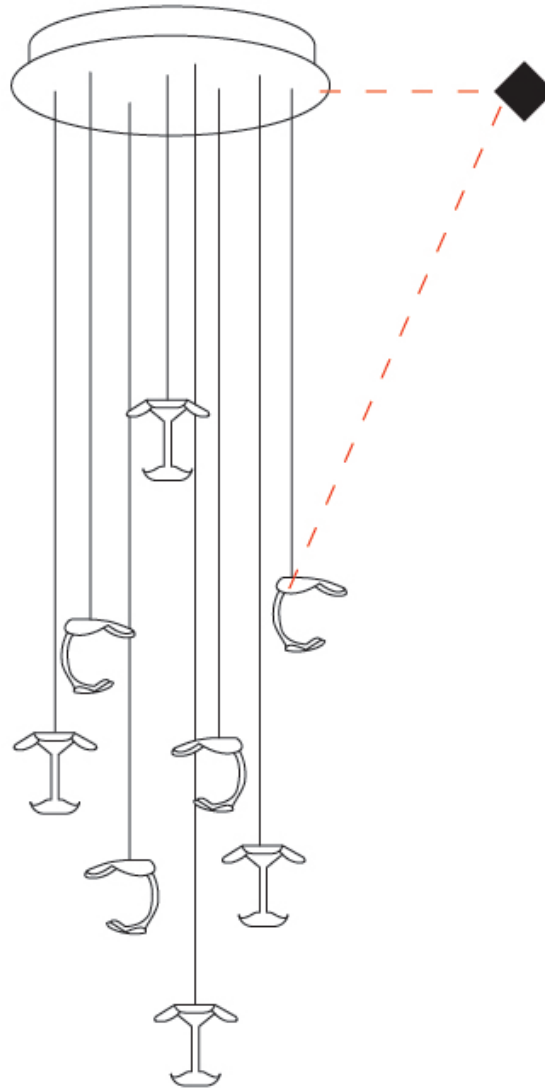

LE GIGINE SUSPENSION

D131604-

PROJECT	_____
TYPE	_____
SPECIFIER	_____
QUANTITY	_____
DATE	_____

D