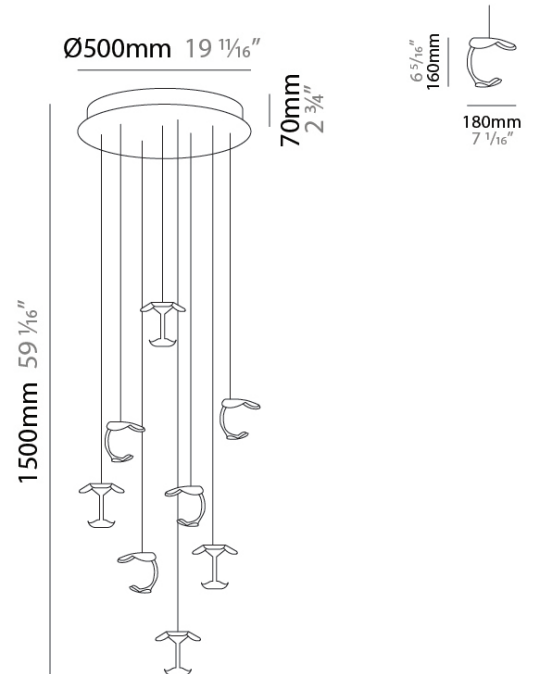

LE GIGINE SUSPENSION

D131604-

base number Finish
Options

1. To build a product code in our configurator select the specify button on the base model # product page
2. To build a manual product code on this datasheet choose from the options listed below in blue font and add the suffix to the base model #

GENERAL

Series: Le Gigine
Partner: Knikerboker
Division: Design
Installation: Suspension
Product Type: Pendant
Mounting Location: Ceiling
Light Distribution: Indirect

PHYSICAL

Shape: Abstract
Diameter (mm): 500
Diameter (in): 19 1/16"
Max. Overall Height (mm): 1650
Max. Overall Height (in): 64 15/16"
Weight (kg): 12.4
Fixture Finish: EWH / EBK / MAN / COF / PRD / SLF / GLF / CLF / BRL / EWS / EWG / EWC / EWR / EBS / EBG / EBC / EBB / MAS / MAD / MAC / MAB / COS / CGO / CCL / CBL / PRS / PRG / PRC / PRB
Fixture Material: Metal
Cable Details: Transparent Cable in the following lengths 4 x 1000mm / 39 3/8" 4 x 1500mm / 59 1/16"

ELECTRICAL

Lamp Type: LED
Input Wattage (W): 44
Dimming: Non-Dimming / Phase Dimming (120vac Only)
Driver Included: Yes
Driver Location: Integrated
Driver Type: Constant Current - Universal
Driver Class: Class 2
Input Voltage (V): 120 - 277
Constant Current (MA): 1050

LED

Number of LEDs: 8
Color Temperature (°K): 3000
Max. Delivered Lumen (lm): 6800
CRI: >85 CRI
Lamp Life (hrs): 50000

RATINGS AND CERTIFICATIONS

Certified By: Certified for North American Standards
IP rating: IP20

PROJECT
TYPE
SPECIFIER
QUANTITY
DATE