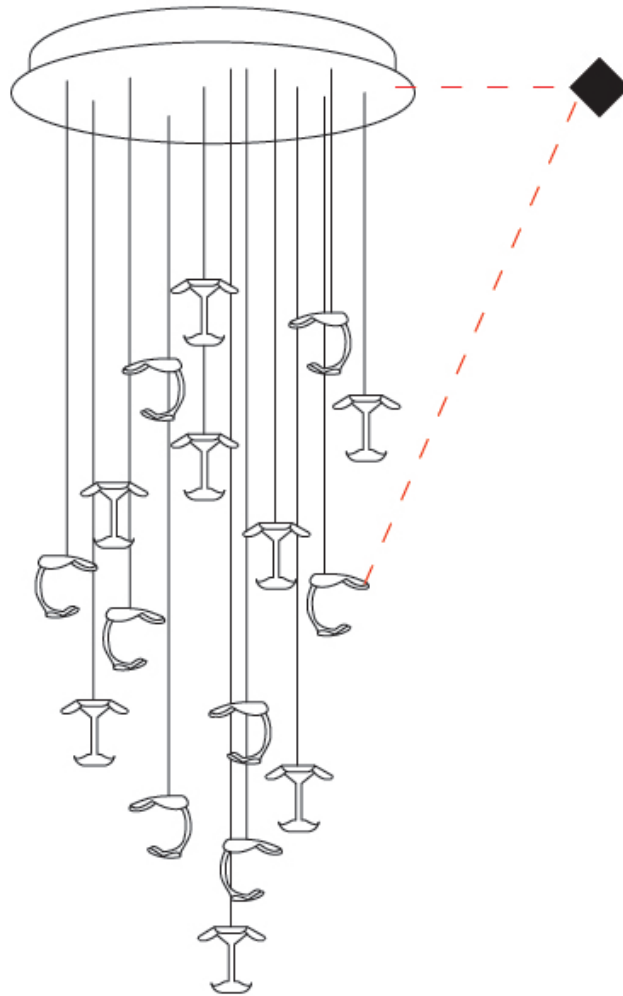

D131605-

PROJECT _____

TYPE _____

SPECIFIER _____

QUANTITY _____

DATE _____

D