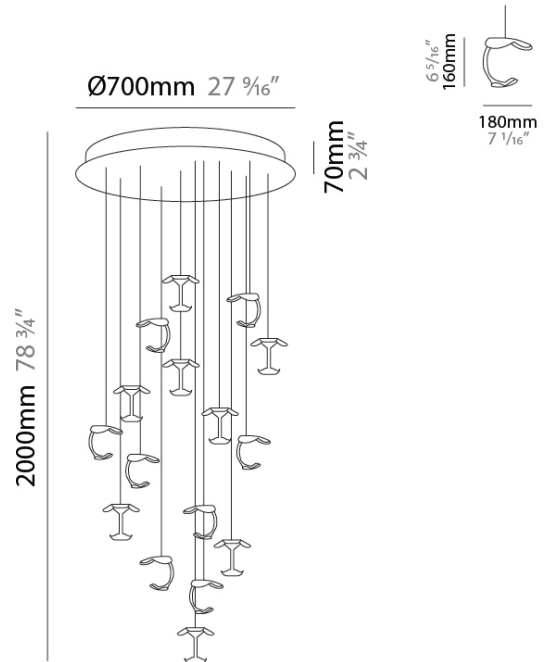

D131605-

base number Finish
Options

1. To build a product code in our configurator select the specify button on the base model # product page
2. To build a manual product code on this datasheet choose from the options listed below in blue font and add the suffix to the base model #

GENERAL

Series: Le Gigue
Partner: Knikerboker
Division: Design
Installation: Suspension
Product Type: Pendant
Mounting Location: Ceiling
Light Distribution: Indirect

PHYSICAL

Shape: Abstract
Diameter (mm): 700
Diameter (in): 27 9/16
Max. Overall Height (mm): 2650
Max. Overall Height (in): 104 5/16
Weight (kg): 21.3
Fixture Finish: EWH / EBK / MAN / COF / PRD / SLF / GLF / CLF / BRL / EWS / EWG / EWC / EWR / EBS / EBG / EBC / EBB / MAS / MAD / MAC / MAB / COS / CGO / CCL / CBL / PRS / PRG / PRC / PRB
Fixture Material: Metal
Cable Details: Transparent Cable in the following lengths 5 x 1000mm / 39 3/8" 6 x 1500mm / 59 1/16" 5 x 2000mm / 78 3/4"

ELECTRICAL

Lamp Type: LED
Input Wattage (W): 88
Dimming: Non-Dimming / Phase Dimming (120vac Only)
Driver Included: Yes
Driver Location: Integrated
Driver Type: Constant Current - Universal
Driver Class: Class 2
Input Voltage (V): 120 - 277
Constant Current (MA): 1050

LED

Number of LEDs: 16
Color Temperature (°K): 3000
Max. Delivered Lumen (lm): 13600
CRI: >85 CRI
Lamp Life (hrs): 50000

RATINGS AND CERTIFICATIONS

Certified By: Certified for North American Standards
IP rating: IP20

PROJECT
TYPE
SPECIFIER
QUANTITY
DATE