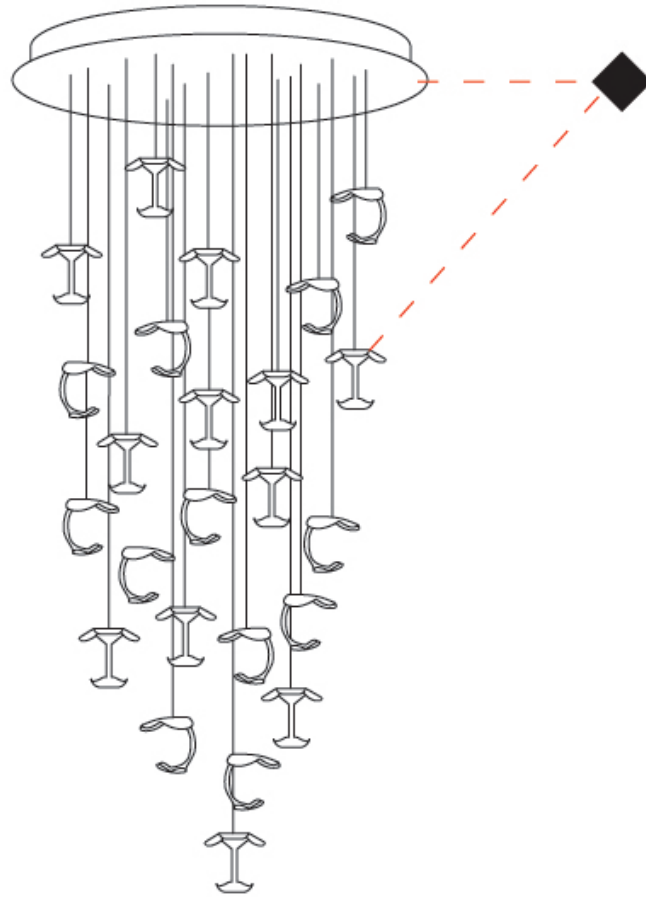

D131606-

PROJECT

TYPE

SPECIFIER

QUANTITY

DATE

D