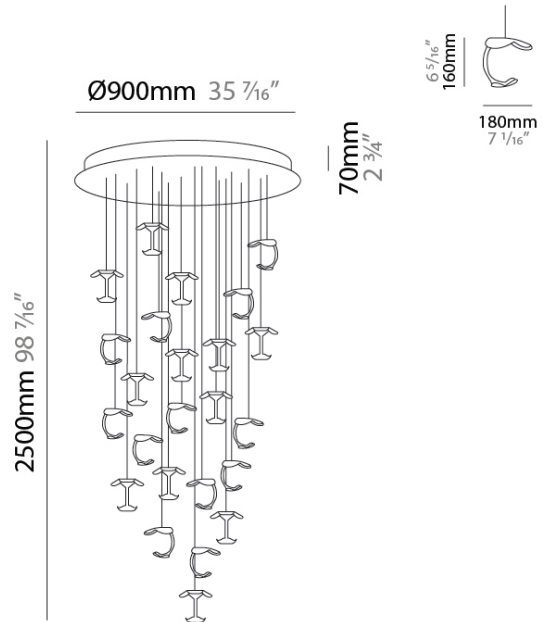

LE GIGINE SUSPENSION

D131606-

base number Finish
Options

1. To build a product code in our configurator select the specify button on the base model # product page
2. To build a manual product code on this datasheet choose from the options listed below in blue font and add the suffix to the base model #

GENERAL

Series: Le Gigine
Partner: Knikerboker
Division: Design
Installation: Suspension
Product Type: Pendant
Mounting Location: Ceiling
Light Distribution: Indirect

PHYSICAL

Shape: Abstract
Diameter (mm): 900
Diameter (in): 37 7/16
Max. Overall Height (mm): 2650
Max. Overall Height (in): 104 3/4
Weight (kg): 28.2
Fixture Finish: EWH / EBK / MAN / COF / PRD / SLF / GLF / CLF / BRL / EWS / EWG / EWC / EWR / EBS / EBG / EBC / EBB / MAS / MAD / MAC / MAB / COS / CGO / CCL / CBL / PRS / PRG / PRC / PRB
Fixture Material: Metal
Cable Details: Transparent Cable in the following lengths 6 x 1000mm / 39 3/8" 6 x 1500mm / 59 1/16" 6 x 2000mm / 78 3/4" 6 x 2500mm / 98 7/16"

ELECTRICAL

Lamp Type: LED
Input Wattage (W): 132
Dimming: Non-Dimming / Phase Dimming (120vac Only)
Driver Included: Yes
Driver Location: Integrated
Driver Type: Constant Current - Universal
Driver Class: Class 2
Input Voltage (V): 120 - 277
Constant Current (MA): 1050

LED

Number of LEDs: 24
Color Temperature (°K): 3000
Max. Delivered Lumen (lm): 20400
CRI: >85 CRI
Lamp Life (hrs): 50000

RATINGS AND CERTIFICATIONS

Certified By: Certified for North American Standards
IP rating: IP20