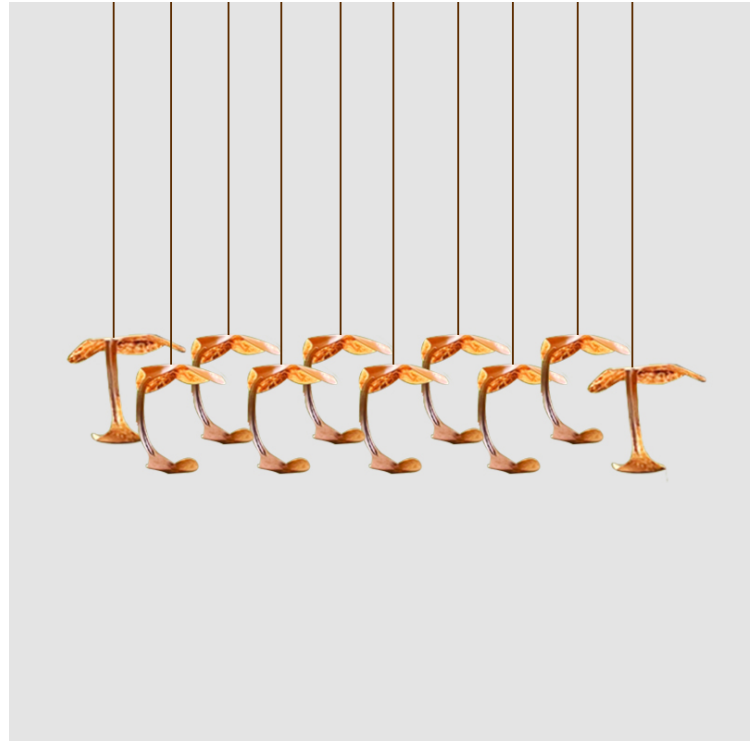

GENERAL

Series: Le Gigine _____
Partner: Knikerboker _____
Division: Design _____
Installation: Suspension _____
Product Type: Pendant _____
Mounting Location: Ceiling _____
Light Distribution: Indirect _____

PHYSICAL

Shape: Abstract _____
Diameter (in): 37 ¹/₁₆ _____
Length (mm): 1200 _____
Max. Overall Height (mm): 1650 _____
Max. Overall Height (in): 64 ¹⁵/₁₆ _____
Weight (kg): 10.5 _____
Fixture Finish: EWH / EBK / MAN / COF / PRD / SLF / GLF / CLF / BRL / EWS / EWG / EWC / EWR / EBS / EBG / EBC / EBB / MAS / MAD / MAC / MAB / COS / CGO / CCL / CBL / PRS / PRG / PRC / PRB _____
Fixture Material: Metal _____
Cable Details: Transparent Cable in the following lengths 5 x 1000mm / 39 3/8" 5 x 1500mm / 59 1/16" _____

ELECTRICAL

Lamp Type: LED _____
Input Wattage (W): 55 _____
Dimming: Non-Dimming / Phase Dimming (120vac Only) _____
Driver Included: Yes _____
Driver Location: Integrated _____
Driver Type: Constant Current - Universal _____
Driver Class: Class 2 _____
Input Voltage (V): 120 - 277 _____
Constant Current (MA): 1050 _____

LED

Number of LEDs: 10 _____
Color Temperature (°K): 3000 _____
Max. Delivered Lumen (lm): 6800 _____
CRI: >85 CRI _____
Lamp Life (hrs): 50000 _____

RATINGS AND CERTIFICATIONS

Certified By: Certified for North American Standards _____
IP rating: IP20 _____