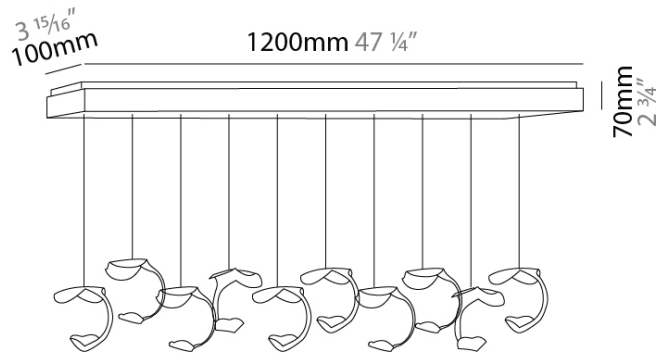

GENERAL

Series: Le Gigine _____
Partner: Knikerboker _____
Division: Design _____
Installation: Suspension _____
Product Type: Pendant _____
Mounting Location: Ceiling _____
Light Distribution: Indirect _____

PHYSICAL

Shape: Abstract _____
Diameter (in): 37 ¹/₁₆ _____
Length (mm): 1200 _____
Max. Overall Height (mm): 1650 _____
Max. Overall Height (in): 64 ¹⁵/₁₆ _____
Weight (kg): 10.5 _____
Fixture Finish: EWH / EBK / MAN / COF / PRD / SLF / GLF / CLF / BRL / EWS / EWG / EWC / EWR / EBS / EBG / EBC / EBB / MAS / MAD / MAC / MAB / COS / CGO / CCL / CBL / PRS / PRG / PRC / PRB _____
Fixture Material: Metal _____
Cable Details: Transparent Cable in the following lengths 5 x 1000mm / 39 3/8" 5 x 1500mm / 59 1/16" _____

ELECTRICAL

Lamp Type: LED _____
Input Wattage (W): 55 _____
Dimming: Non-Dimming / Phase Dimming (120vac Only) _____
Driver Included: Yes _____
Driver Location: Integrated _____
Driver Type: Constant Current - Universal _____
Driver Class: Class 2 _____
Input Voltage (V): 120 - 277 _____
Constant Current (MA): 1050 _____

LED

Number of LEDs: 10 _____
Color Temperature (°K): 3000 _____
Max. Delivered Lumen (lm): 6800 _____
CRI: >85 CRI _____
Lamp Life (hrs): 50000 _____

RATINGS AND CERTIFICATIONS

Certified By: Certified for North American Standards _____
IP rating: IP20 _____