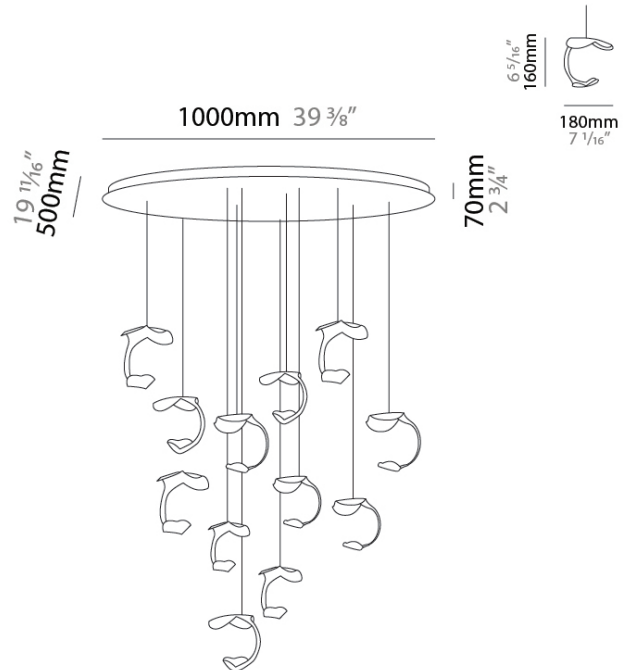

1. To build a product code in our configurator select the specify button on the base model # product page
2. To build a manual product code on this datasheet choose from the options listed below in blue font and add the suffix to the base model #

GENERAL

Series: Le Gigine
Partner: Knikerboker
Division: Design
Installation: Suspension
Product Type: Pendant
Mounting Location: Ceiling
Light Distribution: Indirect

PHYSICAL

Shape: Abstract
Length (mm): 1000
Length (in): 39 3/8"
Width (mm): 500
Width (in): 19 11/16"
Max. Overall Height (mm): 1650
Max. Overall Height (in): 64 15/16"

Weight (kg): 12.6
Fixture Finish: EWH / EBK / MAN / COF / PRD / SLF / GLF / CLF / BRL / EWS / EWG / EWC / EWR / EBS / EBG / EBC / EBC / EBB / MAS / MAD / MAC / MAB / COS / CGO / CCL / CBL / PRS / PRG / PRC / PRB

Fixture Material: Metal
Cable Details: Transparent Cable in the following lengths 6 x 1000mm / 39 3/8" 6 x 1500mm / 59 1/16"

ELECTRICAL

Lamp Type: LED
Input Wattage (W): 66
Dimming: Non-Dimming / Phase Dimming (120vac Only)
Driver Included: Yes
Driver Location: Integrated
Driver Type: Constant Current - Universal
Driver Class: Class 2
Input Voltage (V): 120 - 277
Constant Current (MA): 1050

LED

Number of LEDs: 12
Color Temperature (°K): 3000
Max. Delivered Lumen (lm): 10200
CRI: >85 CRI
Lamp Life (hrs): 50000

RATINGS AND CERTIFICATIONS

Certified By: Certified for North American Standards
IP rating: IP20

PROJECT
TYPE
SPECIFIER
QUANTITY
DATE