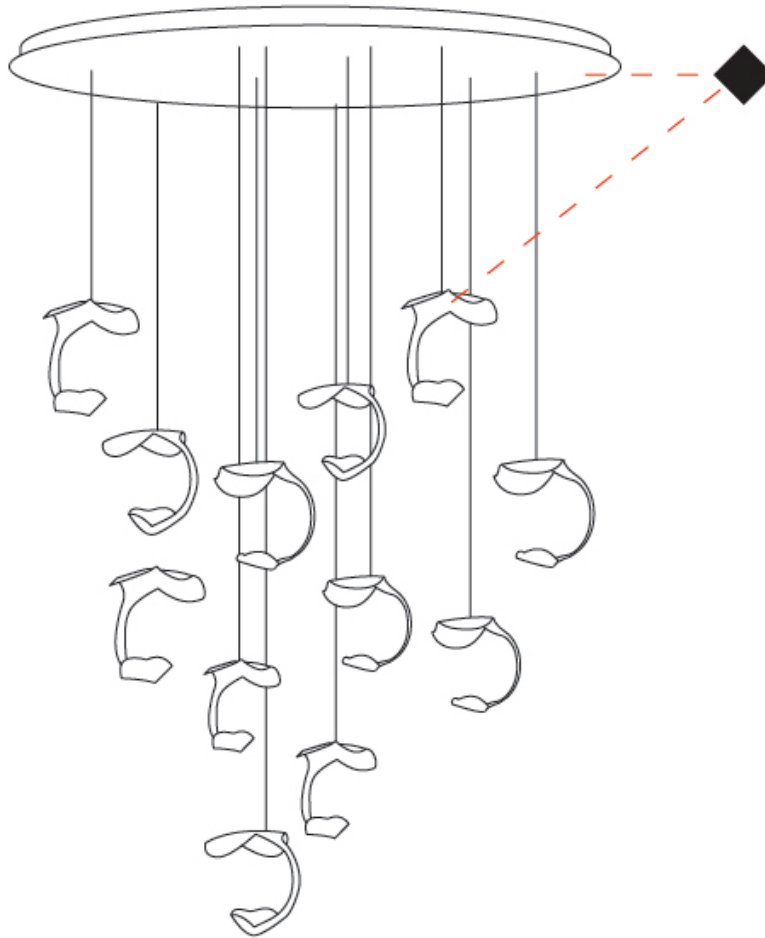

D131609-

PROJECT	_____
TYPE	_____
SPECIFIER	_____
QUANTITY	_____
DATE	_____

D