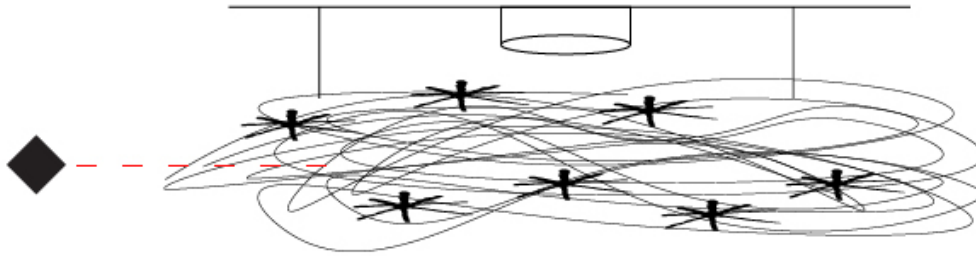

D132001

PROJECT

TYPE

SPECIFIER

QUANTITY

DATE

D