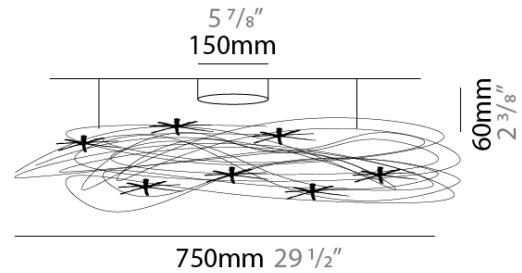

CONFUSIONE SURFACE

D132001

base number

1. To build a product code in our configurator select the specify button on the base model # product page
2. To build a manual product code on this datasheet choose from the options listed below in blue font and add the suffix to the base model #

GENERAL

Series: Confusione
Brand: Knikerboker
Division: Design
Mounting Type: Surface
Mounting Location: Ceiling
Subcategory: Ambient

PHYSICAL

Shape: Round
Diameter (mm): 750
Diameter (in): 29 1/2
Light Distribution: Direct / Indirect
Fixture Finish: ANA
Fixture Material: Aluminum

ELECTRICAL

Number of Lamps: 10
Lamp Type: LED
Input Wattage (W): 12
Bulb Included: Bulb Included
Total Output Wattage (W): 10
Max. Wattage Per Lamp (W): 1
Lamp Base: G4
Dimming: 0-10V Dimming / Phase Dimming (120Vac Only)
Driver Included: Yes
Driver Location: Integrated
Driver Type: Constant Voltage - Universal
Driver Class: Class 2
Input Voltage (V): 120 - 277
Output Voltage (V): 12
Upon Request: (Not included - see components) Remote: 0-10Vdc dimming / Phase dimming @120Vac only / (Included) Integral: Non-dimming 277Vac

LED

Number of LEDs: 10
Color Temperature (°K): 3000
Max. Delivered Lumen (lm): 800

RATINGS AND CERTIFICATIONS

Certified By: CSA Certified to UL and CSA Standards
IP rating: IP20

PROJECT
TYPE
SPECIFIER
QUANTITY
DATE