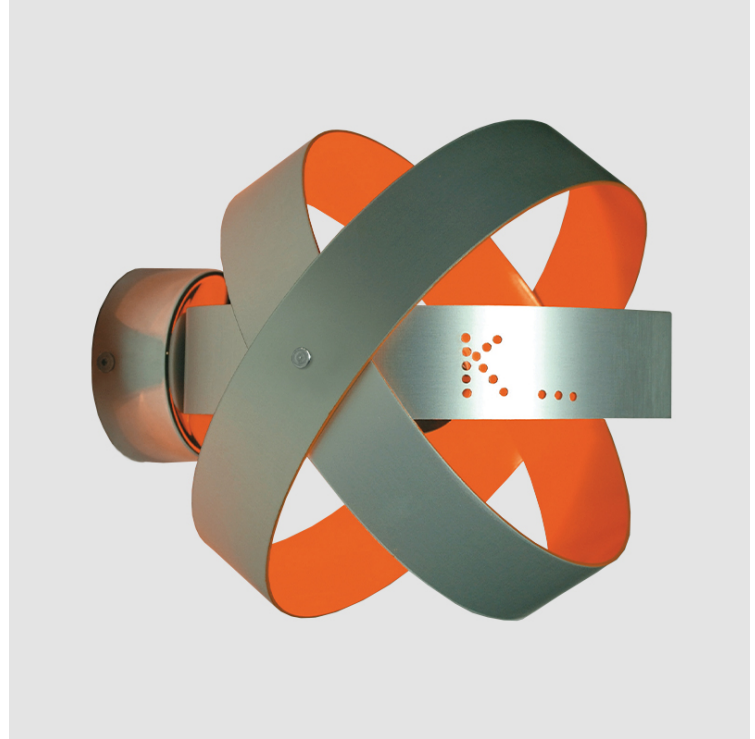

PROJECT _____
TYPE _____
SPECIFIER _____
QUANTITY _____
DATE _____

ECLIPTIKA SURFACE

D132032-

base number _____
Finish Options _____

1. To build a product code in our configurator select the specify button on the base model # product page
2. To build a manual product code on this datasheet choose from the options listed below in blue font and add the suffix to the base model #

GENERAL

Series: Ecliptika _____
Partner: Knikerboker _____
Division: Design _____
Installation: Surface _____
Product Type: Wall Surface _____
Mounting Location: Ceiling _____

PHYSICAL

Shape: Round _____
Diameter (mm): 400 _____
Diameter (in): 15 3/4 _____
Height (mm): 400 _____
Height (in): 15 3/4 _____
Extension (mm): 400 _____
Extension (in): 15 3/4 _____

Fixture Finish: EWH / EBK / MAN / COF / PRD / SLF / GLF / CLF / BRL / EWS / EWG / EWC / EWR / EBS / EBG / EBC / EBC / EBB / MAS / MAD / MAC / MAB / COS / CGO / CCL / CBL / PRS / PRG / PRC / PRB

Fixture Material: Anodized Aluminum _____

ELECTRICAL

Number of Lamps: 1 _____
Lamp Type: LED Retrofit _____
Bulb Included: Bulb Not Included _____
Max. Wattage Per Lamp (W): 4 _____
Lamp Base: E26 _____
Input Voltage (V): 120 _____
Upon Request: GU24 / 277Vac _____

RATINGS AND CERTIFICATIONS

Certified By: Certified for North American Standards _____
IP rating: IP20 _____

400mm 15 3/4"