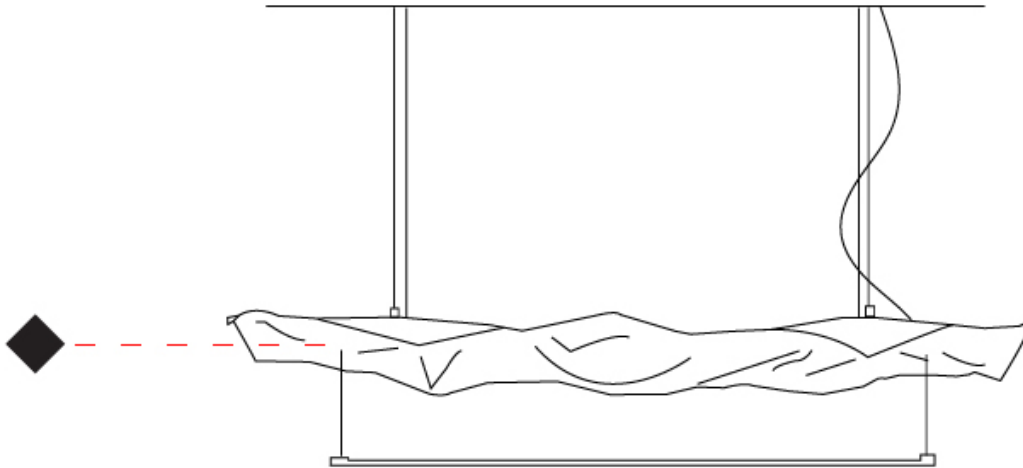

CRASH SURFACE

D132053-

PROJECT _____

TYPE _____

SPECIFIER _____

QUANTITY _____

DATE _____

D