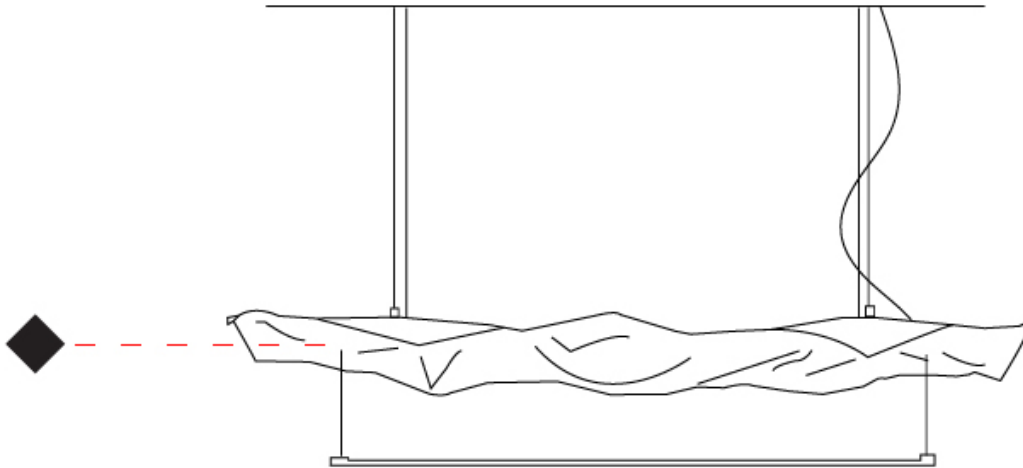

#### PHYSICAL

Shape: Rectangle  
 Length (mm): 750  
 Length (in): 29 1/2  
 Width (mm): 750  
 Width (in): 29 1/2  
 Extension (mm): 150  
 Extension (in): 5 7/8  
 Fixture Finish: EWH / EBK / MAN / COF / PRD / SLF / GLF / CLF / BRL / EWS / EWG / EWC / EWR / EBS / EBG / EBC / EBB / MAS / MAD / MAC / MAB / COS / CGO / CCL / CBL / PRS / PRG / PRC / PRB  
 Fixture Material: Metal