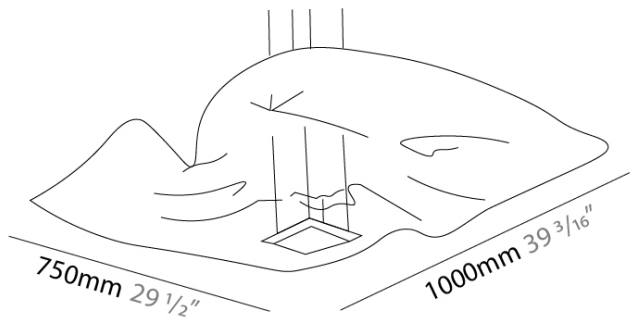

PROJECT	
TYPE	
SPECIFIER	
QUANTITY	
DATE	

CRASH SURFACE

D132053-

base number Finish
Options

1. To build a product code in our configurator select the specify button on the base model # product page
2. To build a manual product code on this datasheet choose from the options listed below in blue font and add the suffix to the base model #

GENERAL

Series: Crash
Partner: Knikerboker
Division: Design
Installation: Surface
Mounting Location: Ceiling
Light Distribution: Indirect

PHYSICAL

Shape: Rectangle
Length (mm): 750
Length (in): 29 1/2
Width (mm): 750
Width (in): 29 1/2
Extension (mm): 150
Extension (in): 5 7/8
Fixture Finish: EWH / EBK / MAN / COF / PRD / SLF / GLF / CLF / BRL / EWS / EWG / EWC / EWR / EBS / EBG / EBC / EBB / MAS / MAD / MAC / MAB / COS / CGO / CCL / CBL / PRS / PRG / PRC / PRB
Fixture Material: Metal

ELECTRICAL

Lamp Type: LED
Input Wattage (W): 21
Total Output Wattage (W): 20
Dimming: Tri-Mode (Non-Dimming and Phase Dimming (120Vac only) and 0-10V Dimming)
Driver Included: Yes
Driver Location: Integrated
Driver Type: Constant Current - Universal
Driver Class: Class 2
Input Voltage (V): 120 - 277
Constant Current (MA): 250
Upon Request: 0-10Vdc dimming / Phase dimming @120Vac / 277Vac

LED

Number of LEDs: 2
Color Temperature (°K): 3000
Max. Delivered Lumen (lm): 1100
CRI: >85 CRI
Lamp Life (hrs): 50000

RATINGS AND CERTIFICATIONS

Certified By: Certified for North American Standards
IP rating: IP20