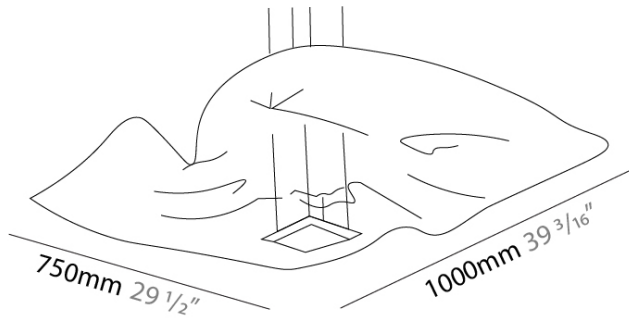

PROJECT	_____
TYPE	_____
SPECIFIER	_____
QUANTITY	_____
DATE	_____

CRASH SURFACE

D132053-

base number Finish
Options

1. To build a product code in our configurator select the specify button on the base model # product page
2. To build a manual product code on this datasheet choose from the options listed below in blue font and add the suffix to the base model #

GENERAL

Series: Crash
Partner: Knikerboker
Division: Design
Installation: Surface
Mounting Location: Ceiling
Light Distribution: Indirect

PHYSICAL

Shape: Rectangle
Length (mm): 750
Length (in): 29 1/2
Width (mm): 750
Width (in): 29 1/2
Extension (mm): 150
Extension (in): 5 7/8
Fixture Finish: EWH / EBK / MAN / COF / PRD / SLF / GLF / CLF / BRL / EWS / EWG / EWC / EWR / EBS / EBG / EBC / EBB / MAS / MAD / MAC / MAB / COS / CGO / CCL / CBL / PRS / PRG / PRC / PRB
Fixture Material: Metal

ELECTRICAL

Lamp Type: LED
Input Wattage (W): 21
Total Output Wattage (W): 20
Dimming: Tri-Mode (Non-Dimming and Phase Dimming (120Vac only) and 0-10V Dimming)
Driver Included: Yes
Driver Location: Integrated
Driver Type: Constant Current - Universal
Driver Class: Class 2
Input Voltage (V): 120 - 277
Constant Current (MA): 250
Upon Request: 0-10Vdc dimming / Phase dimming @120Vac / 277Vac

LED

Number of LEDs: 2
Color Temperature (°K): 3000
Max. Delivered Lumen (lm): 1100
CRI: >85 CRI
Lamp Life (hrs): 50000

RATINGS AND CERTIFICATIONS

Certified By: Certified for North American Standards
IP rating: IP20