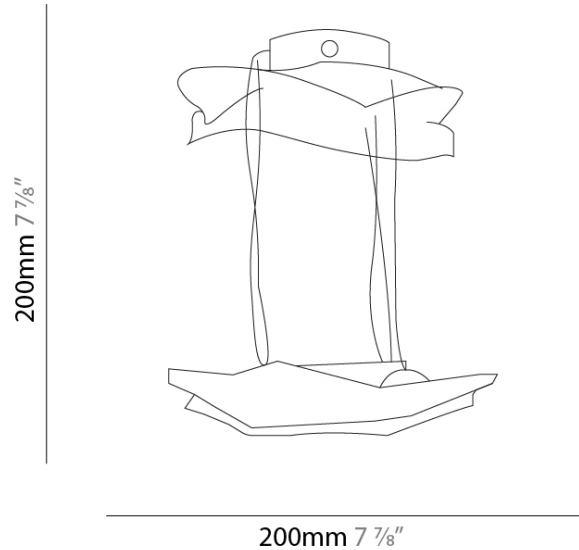

#### PHYSICAL

Shape: Abstract  
 Length (mm): 200  
 Length (in): 7 7/8  
 Width (mm): 200  
 Width (in): 7 7/8  
 Height (mm): 250  
 Height (in): 9 13/16

Fixture Finish: EWH / EBK / MAN / COF / PRD / SLF / GLF / CLF / BRL / EWS / EWG / EWC / EWR / EBS / EBG / EBC / EBB / MAS / MAD / MAC / MAB / COS / CGO / CCL / CBL / PRS / PRG / PRC / PRB