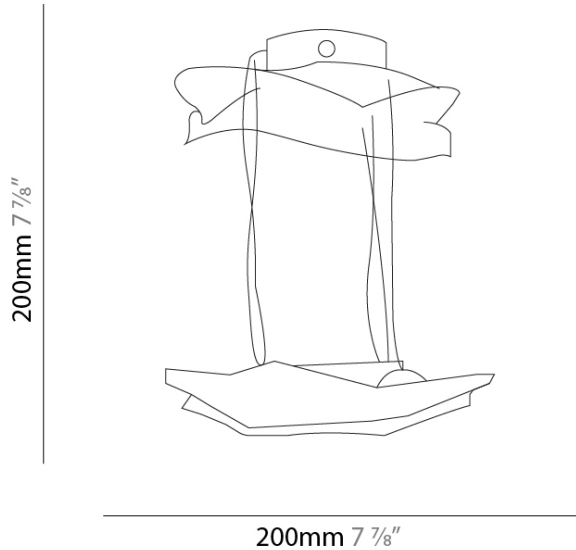

CRASH SURFACE

D132109-

base number Finish
Options

1. To build a product code in our configurator select the specify button on the base model # product page
2. To build a manual product code on this datasheet choose from the options listed below in blue font and add the suffix to the base model #

GENERAL

Series: Crash
Partner: Knikerboker
Division: Design
Installation: Surface
Product Type: Pendant
Mounting Location: Ceiling
Light Distribution: Indirect

PHYSICAL

Shape: Abstract
Length (mm): 200
Length (in): 7 7/8
Width (mm): 200
Width (in): 7 7/8
Height (mm): 250
Height (in): 9 13/16

Fixture Finish: EWH / EBK / MAN / COF / PRD / SLF / GLF / CLF / BRL / EWS / EWG / EWC / EWR / EBS / EBG / EBC / EBB / MAS / MAD / MAC / MAB / COS / CGO / CCL / CBL / PRS / PRG / PRC / PRB

Fixture Material: Metal

ELECTRICAL

Lamp Type: LED
Input Wattage (W): 10.5
Total Output Wattage (W): 10
Dimming: Tri-Mode (Non-Dimming and Phase Dimming (120Vac only) and 0-10V Dimming)
Driver Included: Yes
Driver Location: Integrated
Driver Type: Constant Current - Universal
Driver Class: Class 2
Input Voltage (V): 120 - 277
Constant Current (MA): 250
Upon Request: 0-10Vdc Dimming / Phase dimming @120Vac only / Non-dimming 120/277Vac

LED

Number of LEDs: 1
Color Temperature (°K): 3000
Max. Delivered Lumen (lm): 1100
CRI: >85 CRI
Lamp Life (hrs): 50000

RATINGS AND CERTIFICATIONS

Certified By: Certified for North American Standards
IP rating: IP20