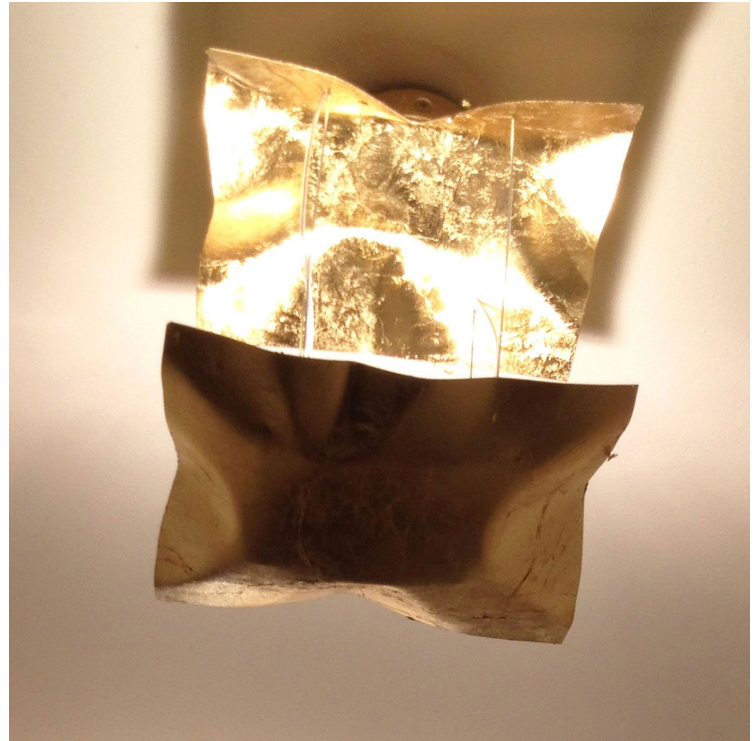

CRASH SURFACE

D132109-

base number Finish
Options

1. To build a product code in our configurator select the specify button on the base model # product page
2. To build a manual product code on this datasheet choose from the options listed below in blue font and add the suffix to the base model #

GENERAL

Series: Crash
Partner: Knikerboker
Division: Design
Installation: Surface
Product Type: Pendant
Mounting Location: Ceiling
Light Distribution: Indirect

PHYSICAL

Shape: Abstract
Length (mm): 200
Length (in): 7 7/8
Width (mm): 200
Width (in): 7 7/8
Height (mm): 250
Height (in): 9 13/16

Fixture Finish: EWH / EBK / MAN / COF / PRD / SLF / GLF / CLF / BRL / EWS / EWG / EWC / EWR / EBS / EBG / EBC / EBB / MAS / MAD / MAC / MAB / COS / CGO / CCL / CBL / PRS / PRG / PRC / PRB

Fixture Material: Metal

ELECTRICAL

Lamp Type: LED
Input Wattage (W): 10.5
Total Output Wattage (W): 10
Dimming: Tri-Mode (Non-Dimming and Phase Dimming (120Vac only) and 0-10V Dimming)
Driver Included: Yes
Driver Location: Integrated
Driver Type: Constant Current - Universal
Driver Class: Class 2
Input Voltage (V): 120 - 277
Constant Current (MA): 250
Upon Request: 0-10Vdc Dimming / Phase dimming @120Vac only / Non-dimming 120/277Vac

LED

Number of LEDs: 1
Color Temperature (°K): 3000
Max. Delivered Lumen (lm): 1100
CRI: >85 CRI
Lamp Life (hrs): 50000

RATINGS AND CERTIFICATIONS

Certified By: Certified for North American Standards
IP rating: IP20