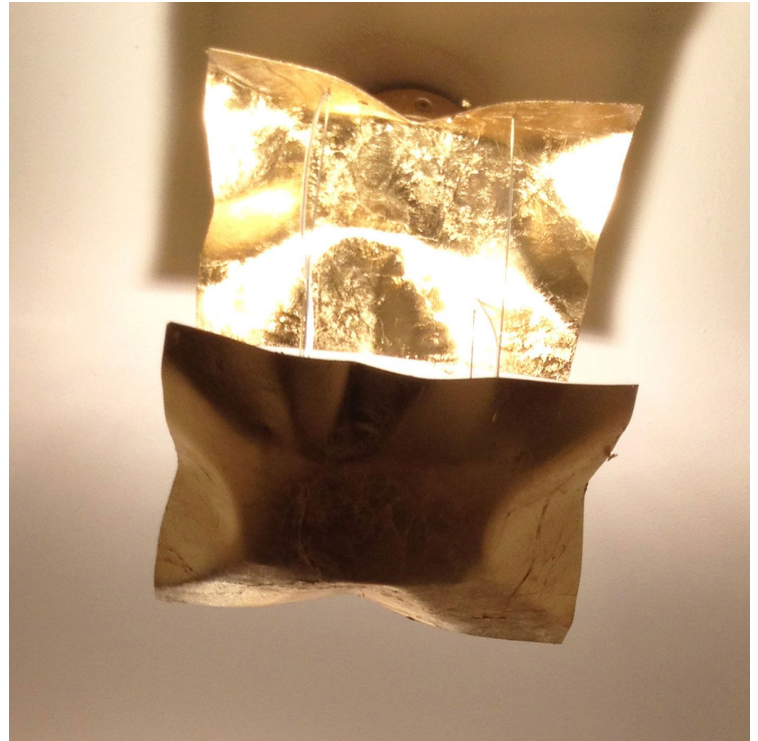

#### PHYSICAL

Shape: Abstract  
 Length (mm): 200  
 Length (in): 7 7/8  
 Width (mm): 200  
 Width (in): 7 7/8  
 Height (mm): 250  
 Height (in): 9 13/16

Fixture Finish: EWH / EBK / MAN / COF / PRD / SLF / GLF / CLF / BRL / EWS / EWG / EWC / EWR / EBS / EBG / EBC / EBB / MAS / MAD / MAC / MAB / COS / CGO / CCL / CBL / PRS / PRG / PRC / PRB