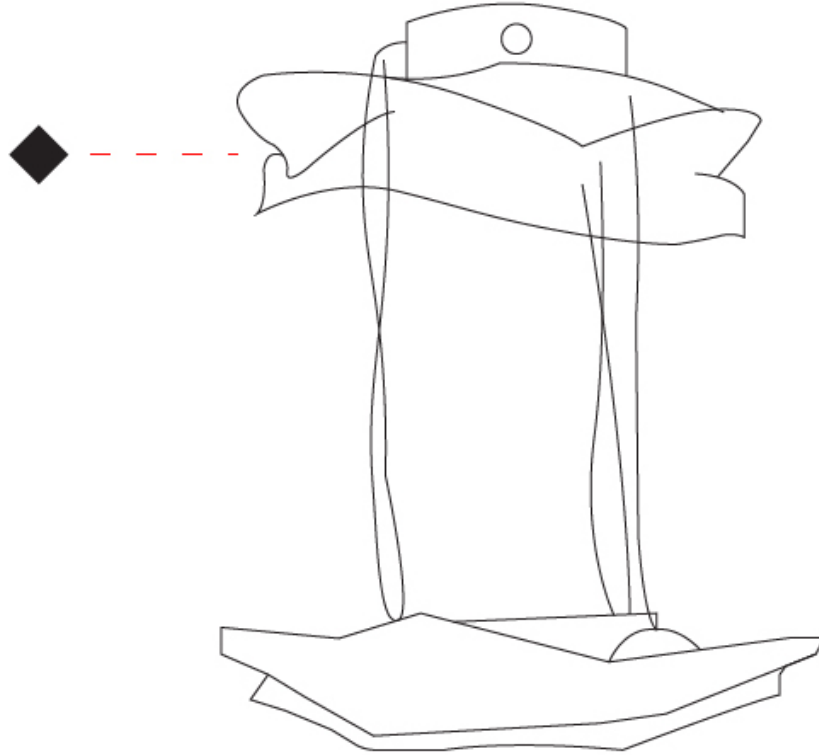

CRASH SURFACE

D132109-

PROJECT	_____
TYPE	_____
SPECIFIER	_____
QUANTITY	_____
DATE	_____