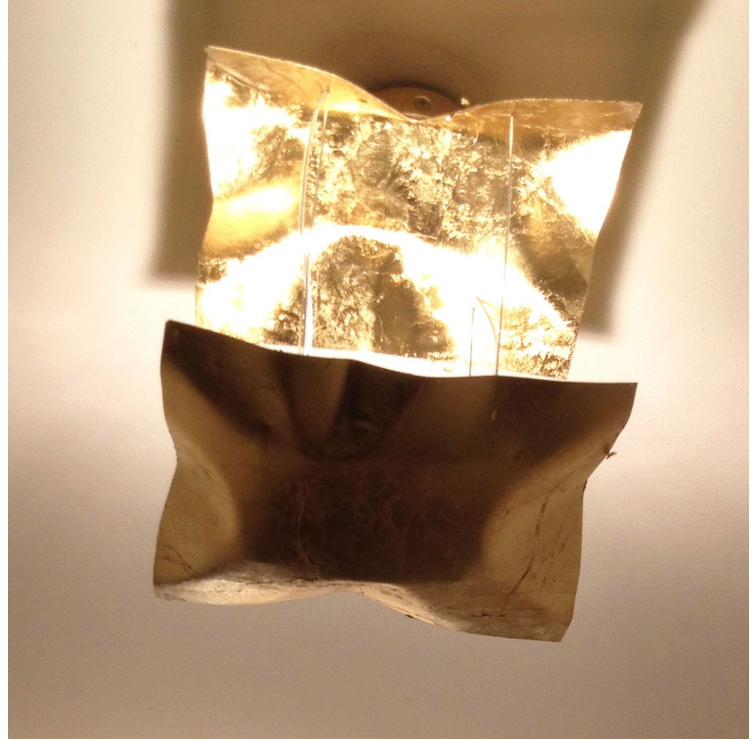

CRASH SURFACE

D132109-

base number Finish
Options

1. To build a product code in our configurator select the specify button on the base model # product page
2. To build a manual product code on this datasheet choose from the options listed below in blue font and add the suffix to the base model #

GENERAL

Series: Crash
Partner: Knikerboker
Division: Design
Installation: Surface
Product Type: Pendant
Mounting Location: Ceiling
Light Distribution: Indirect

PHYSICAL

Shape: Abstract
Length (mm): 200
Length (in): 7 7/8
Width (mm): 200
Width (in): 7 7/8
Height (mm): 250
Height (in): 9 13/16

Fixture Finish: EWH / EBK / MAN / COF / PRD / SLF / GLF / CLF / BRL / EWS / EWG / EWC / EWR / EBS / EBG / EBC / EBB / MAS / MAD / MAC / MAB / COS / CGO / CCL / CBL / PRS / PRG / PRC / PRB

Fixture Material: Metal

ELECTRICAL

Lamp Type: LED
Input Wattage (W): 10.5
Total Output Wattage (W): 10
Dimming: Tri-Mode (Non-Dimming and Phase Dimming (120Vac only) and 0-10V Dimming)
Driver Included: Yes
Driver Location: Integrated
Driver Type: Constant Current - Universal
Driver Class: Class 2
Input Voltage (V): 120 - 277
Constant Current (MA): 250
Upon Request: 0-10Vdc Dimming / Phase dimming @120Vac only / Non-dimming 120/277Vac

LED

Number of LEDs: 1
Color Temperature (°K): 3000
Max. Delivered Lumen (lm): 1100
CRI: >85 CRI
Lamp Life (hrs): 50000

RATINGS AND CERTIFICATIONS

Certified By: Certified for North American Standards
IP rating: IP20