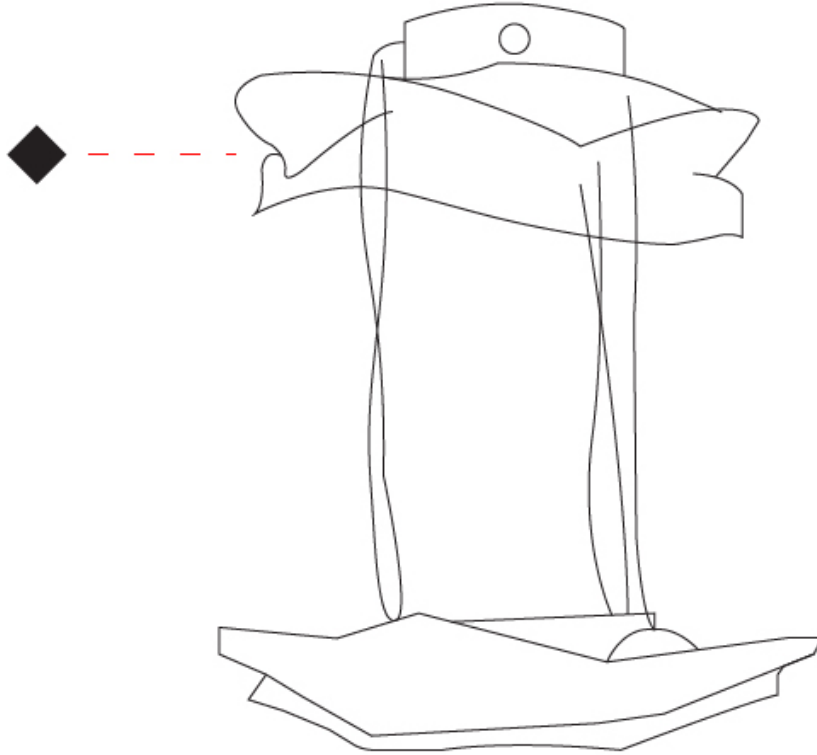

CRASH SURFACE

D132109-

PROJECT _____

TYPE _____

SPECIFIER _____

QUANTITY _____

DATE _____

D