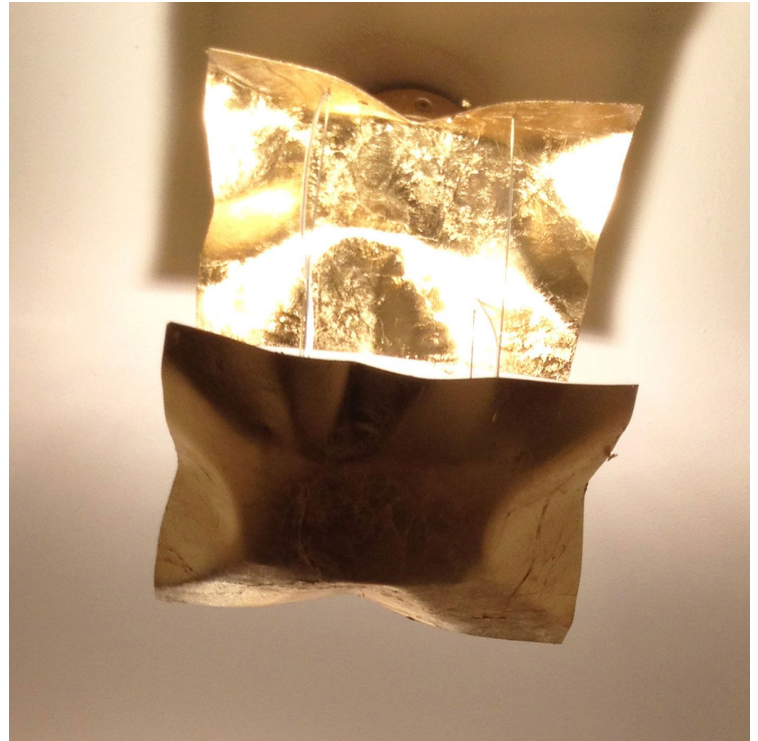

CRASH SURFACE

D132109-

base number Finish
Options

1. To build a product code in our configurator select the specify button on the base model # product page
2. To build a manual product code on this datasheet choose from the options listed below in blue font and add the suffix to the base model #

GENERAL

Series: Crash
Partner: Knikerboker
Division: Design
Installation: Surface
Product Type: Pendant
Mounting Location: Ceiling
Light Distribution: Indirect

PHYSICAL

Shape: Abstract
Length (mm): 200
Length (in): 7 7/8
Width (mm): 200
Width (in): 7 7/8
Height (mm): 250
Height (in): 9 13/16

Fixture Finish: EWH / EBK / MAN / COF / PRD / SLF / GLF / CLF / BRL / EWS / EWG / EWC / EWR / EBS / EBG / EBC / EBB / MAS / MAD / MAC / MAB / COS / CGO / CCL / CBL / PRS / PRG / PRC / PRB

Fixture Material: Metal

ELECTRICAL

Lamp Type: LED
Input Wattage (W): 10.5
Total Output Wattage (W): 10
Dimming: Tri-Mode (Non-Dimming and Phase Dimming (120Vac only) and 0-10V Dimming)
Driver Included: Yes
Driver Location: Integrated
Driver Type: Constant Current - Universal
Driver Class: Class 2
Input Voltage (V): 120 - 277
Constant Current (MA): 250
Upon Request: 0-10Vdc Dimming / Phase dimming @120Vac only / Non-dimming 120/277Vac

LED

Number of LEDs: 1
Color Temperature (°K): 3000
Max. Delivered Lumen (lm): 1100
CRI: >85 CRI
Lamp Life (hrs): 50000

RATINGS AND CERTIFICATIONS

Certified By: Certified for North American Standards
IP rating: IP20