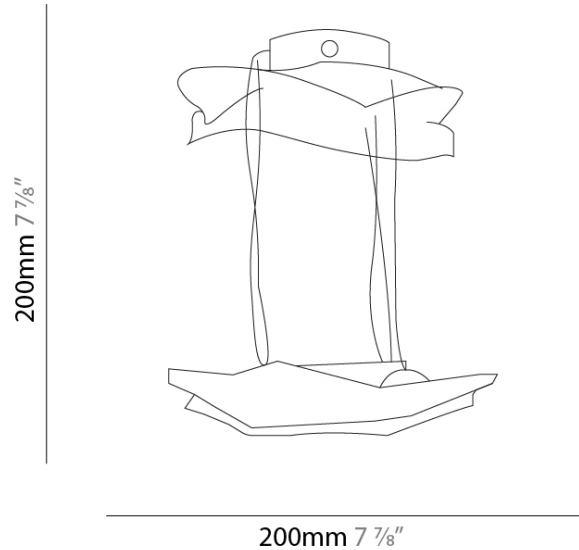

CRASH SURFACE

D132109-

base number Finish
Options

1. To build a product code in our configurator select the specify button on the base model # product page
2. To build a manual product code on this datasheet choose from the options listed below in blue font and add the suffix to the base model #

GENERAL

Series: Crash
Partner: Knikerboker
Division: Design
Installation: Surface
Product Type: Pendant
Mounting Location: Ceiling
Light Distribution: Indirect

PHYSICAL

Shape: Abstract
Length (mm): 200
Length (in): 7 7/8
Width (mm): 200
Width (in): 7 7/8
Height (mm): 250
Height (in): 9 13/16

Fixture Finish: EWH / EBK / MAN / COF / PRD / SLF / GLF / CLF / BRL / EWS / EWG / EWC / EWR / EBS / EBG / EBC / EBB / MAS / MAD / MAC / MAB / COS / CGO / CCL / CBL / PRS / PRG / PRC / PRB

Fixture Material: Metal

ELECTRICAL

Lamp Type: LED
Input Wattage (W): 10.5
Total Output Wattage (W): 10
Dimming: Tri-Mode (Non-Dimming and Phase Dimming (120Vac only) and 0-10V Dimming)
Driver Included: Yes
Driver Location: Integrated
Driver Type: Constant Current - Universal
Driver Class: Class 2
Input Voltage (V): 120 - 277
Constant Current (MA): 250
Upon Request: 0-10Vdc Dimming / Phase dimming @120Vac only / Non-dimming 120/277Vac

LED

Number of LEDs: 1
Color Temperature (°K): 3000
Max. Delivered Lumen (lm): 1100
CRI: >85 CRI
Lamp Life (hrs): 50000

RATINGS AND CERTIFICATIONS

Certified By: Certified for North American Standards
IP rating: IP20