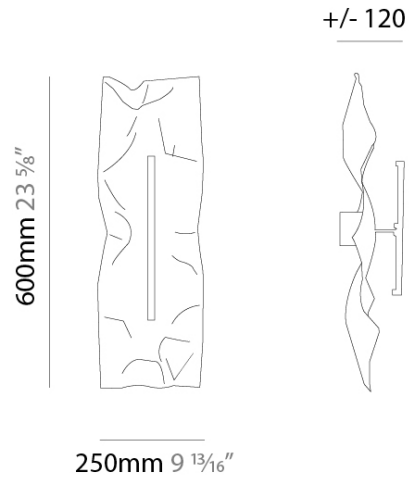

CRASH SURFACE

D132139-

base number Finish
Options

1. To build a product code in our configurator select the specify button on the base model # product page
2. To build a manual product code on this datasheet choose from the options listed below in blue font and add the suffix to the base model #

GENERAL

Series: Crash
Partner: Knikerboker
Division: Design
Installation: Surface
Mounting Location: Wall
Light Distribution: Indirect

PHYSICAL

Shape: Rectangle
Length (mm): 600
Length (in): 23 5/8
Width (mm): 250
Width (in): 9 13/16
Height (mm): 120
Height (in): 4 3/4
Fixture Finish: EWH / EBK / MAN / COF / PRD / SLF / GLF / CLF / BRL
Fixture Material: Metal

ELECTRICAL

Lamp Type: LED
Total Output Wattage (W): 6
Dimming: 0-10V Dimming / Phase Dimming (120Vac Only)
Driver Included: Yes
Driver Location: Integrated
Driver Type: Constant Voltage - Universal - Non-dimming
Driver Class: Class 2
Input Voltage (V): 120 - 277
Output Voltage (V): 24
Upon Request: (Not included - see components) Remote: 0-10Vdc dimming / Phase dimming @120Vac only

LED

Number of LEDs: 1 strip
Color Temperature (°K): 3000
Max. Delivered Lumen (lm): 1100
CRI: >85 CRI
Lamp Life (hrs): 50000
Upon Request: 2700K

RATINGS AND CERTIFICATIONS

Certified By: Certified for North American Standards
IP rating: IP20