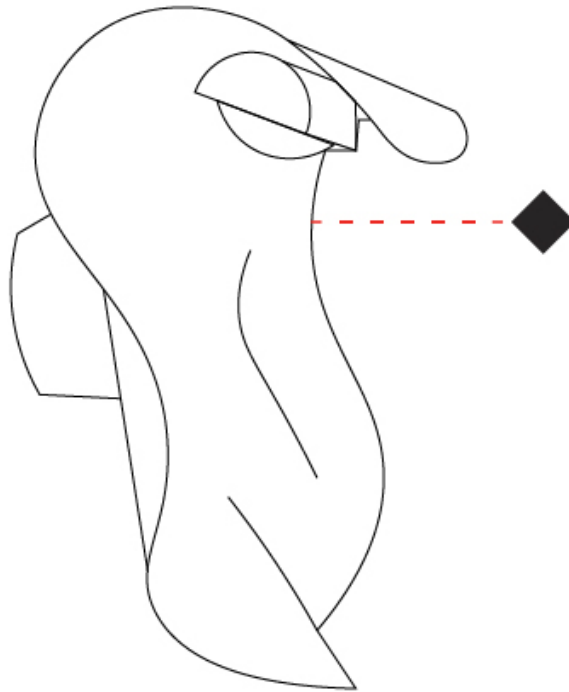

D132140-

PROJECT

TYPE

SPECIFIER

QUANTITY

DATE

D