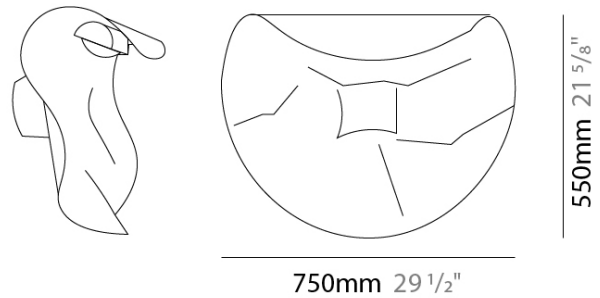

NON SO! SURFACE

D132140-

base number Finish
Options

1. To build a product code in our configurator select the specify button on the base model # product page
2. To build a manual product code on this datasheet choose from the options listed below in blue font and add the suffix to the base model #

GENERAL

Series: Non So!
Partner: Knikerboker
Division: Design
Installation: Surface
Product Type: Wall Surface
Mounting Location: Wall
Light Distribution: Indirect

PHYSICAL

Shape: Abstract
Length (mm): 750
Length (in): 29 1/2
Height (mm): 550
Height (in): 21 5/8
Extension (mm): 280
Extension (in): 11
Fixture Finish: EWH / EBK / MAN / COF / PRD / SLF / GLF / CLF / BRL / EWS / EWG / EWC / EWR / EBS / EBG / EBC / EBB / MAS / MAD / MAC / MAB / COS / CGO / CCL / CBL / PRS / PRG / PRC / PRB
Fixture Material: Metal

ELECTRICAL

Lamp Type: LED
Input Wattage (W): 21
Total Output Wattage (W): 20
Dimming: Tri-Mode (Non-Dimming and Phase Dimming (120Vac only) and 0-10V Dimming)
Driver Included: Yes
Driver Location: Integrated
Driver Type: Constant Current - Universal
Driver Class: Class 2
Input Voltage (V): 120 - 277
Constant Current (MA): 250
Upon Request: 0-10Vdc dimming / Phase dimming @120Vac / Non-dimming 120/277Vac

LED

Number of LEDs: 2
Color Temperature (°K): 3000
Max. Delivered Lumen (lm): 2200
CRI: >85 CRI
Lamp Life (hrs): 50000

RATINGS AND CERTIFICATIONS

Certified By: Certified for North American Standards
IP rating: IP20