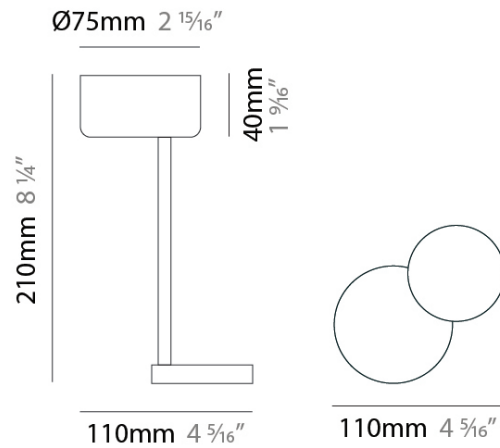

PROJECT _____
TYPE _____
SPECIFIER _____
QUANTITY _____
DATE _____

PUNTO! SURFACE

D132187-

base number _____
Finish Options _____

1. To build a product code in our configurator select the specify button on the base model # product page
2. To build a manual product code on this datasheet choose from the options listed below in blue font and add the suffix to the base model #

GENERAL

Series: Punto!
Partner: Knikerboker
Division: Design
Installation: Surface
Product Type: Ceiling Surface
Mounting Location: Ceiling
Light Distribution: Indirect

PHYSICAL

Shape: Round
Length (mm): 110
Length (in): 4 5/16
Height (mm): 210
Height (in): 8 1/4
Fixture Finish: EWH / EBK / MAN / COF / PRD / SLF / GLF / CLF / BRL / GLD
Fixture Material: Steel

ELECTRICAL

Lamp Type: LED
Input Wattage (W): 14
Dimming: Non-Dimming / Phase Dimming (120vac Only)
Driver Included: Yes
Driver Location: Integrated
Driver Type: Constant Current - Universal
Driver Class: Class 2
Constant Current (MA): 350

LED

Color Temperature (°K): 3000
Max. Delivered Lumen (lm): 2900
CRI: >85 CRI
Lamp Life (hrs): 50000

OPTICAL

Adjustability: Tilt 90°

RATINGS AND CERTIFICATIONS

Certified By: Certified for North American Standards
IP rating: IP20