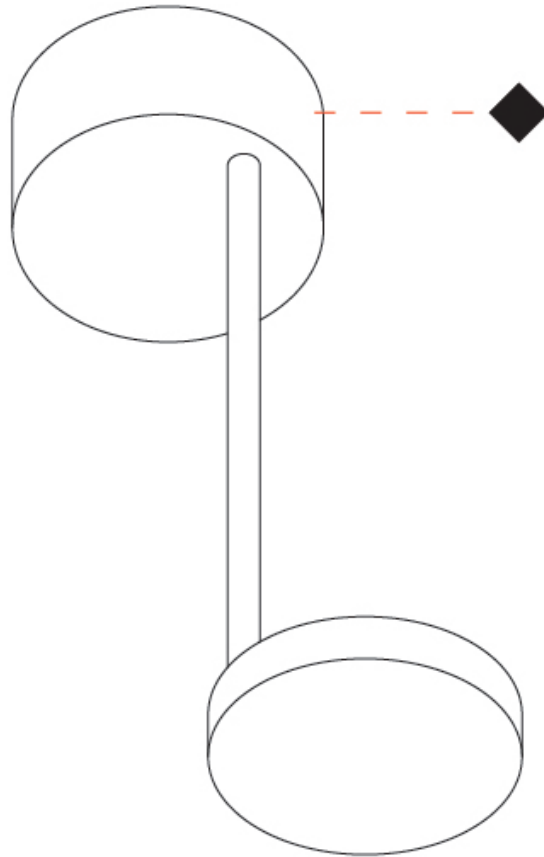

D132187-

PROJECT

TYPE

SPECIFIER

QUANTITY

DATE

D