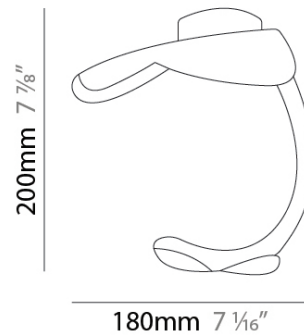

LE GIGINE SURFACE

D132192-

base number   Finish
Options

PROJECT
TYPE
SPECIFIER
QUANTITY
DATE

1. To build a product code in our configurator select the specify button on the base model # product page
2. To build a manual product code on this datasheet choose from the options listed below in blue font and add the suffix to the base model #

GENERAL

Series: Le Gigine
Partner: Knikerboker
Division: Design
Installation: Surface
Product Type: Ceiling Surface
Mounting Location: Ceiling
Light Distribution: Indirect

PHYSICAL

Shape: Abstract
Length (mm): 180
Length (in): 7 ¹/₁₆
Width (mm): 160
Width (in): 6 ⁵/₁₆
Height (mm): 200
Height (in): 7 ⁷/₈

Fixture Finish: [EWH](#) / [EBK](#) / [MAN](#) / [COF](#) / [PRD](#) / [SLF](#) / [GLF](#) / [CLF](#) / [BRL](#) / [EWS](#) / [EWG](#) / [EWC](#) / [EWR](#) / [EBS](#) / [EBG](#) / [EBC](#) / [EBC](#) / [EBB](#) / [MAS](#) / [MAD](#) / [MAC](#) / [MAB](#) / [COS](#) / [CGO](#) / [CCL](#) / [CBL](#) / [PRS](#) / [PRG](#) / [PRC](#) / [PRB](#)

Fixture Material: Metal

ELECTRICAL

Lamp Type: LED
Input Wattage (W): 6
Dimming: Non-Dimming / Phase Dimming (120vac Only)
Driver Included: No
Driver Location: Remote
Driver Type: Constant Current - Universal
Driver Class: Class 2
Input Voltage (V): 120 - 277

LED

Color Temperature (°K): 3000
Max. Delivered Lumen (lm): 500
CRI: >85 CRI
Lamp Life (hrs): 50000

RATINGS AND CERTIFICATIONS

Certified By: Certified for North American Standards
IP rating: IP20