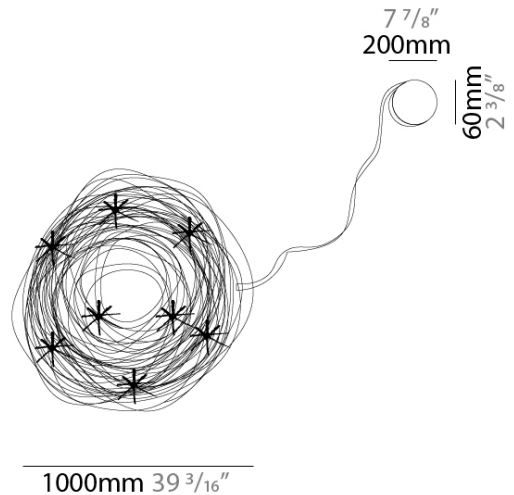

CONFUSIONE SURFACE

D133011

base number

1. To build a product code in our configurator select the specify button on the base model # product page
2. To build a manual product code on this datasheet choose from the options listed below in blue font and add the suffix to the base model #

GENERAL

Series: Confusione
Partner: Knikerboker
Division: Design
Installation: Surface
Product Type: Wall Surface
Mounting Location: Wall
Light Distribution: Direct / Indirect

PHYSICAL

Shape: Abstract
Diameter (mm): 1000
Diameter (in): 39 3/8
Height (mm): 1000
Height (in): 39 3/8
Fixture Finish: ANA
Fixture Material: Aluminum

ELECTRICAL

Number of Lamps: 15
Lamp Type: LED
Input Wattage (W): 18
Bulb Included: Bulb Included
Total Output Wattage (W): 15
Max. Wattage Per Lamp (W): 1
Lamp Base: G4
Dimming: 0-10V Dimming / Phase Dimming (120Vac Only)
Driver Included: Yes
Driver Location: Integrated
Driver Type: Constant Voltage - Universal
Driver Class: Class 2
Input Voltage (V): 120 - 277
Output Voltage (V): 12
Upon Request: (Not included - see components) Remote: 0-10Vdc dimming / Phase dimming @120Vac only / (Included) Integral Non-dimming 277Vac

LED

Color Temperature (°K): 3000
Max. Delivered Lumen (lm): 1200
CRI: >80 CRI

RATINGS AND CERTIFICATIONS

Certified By: Certified for North American Standards
IP rating: IP20