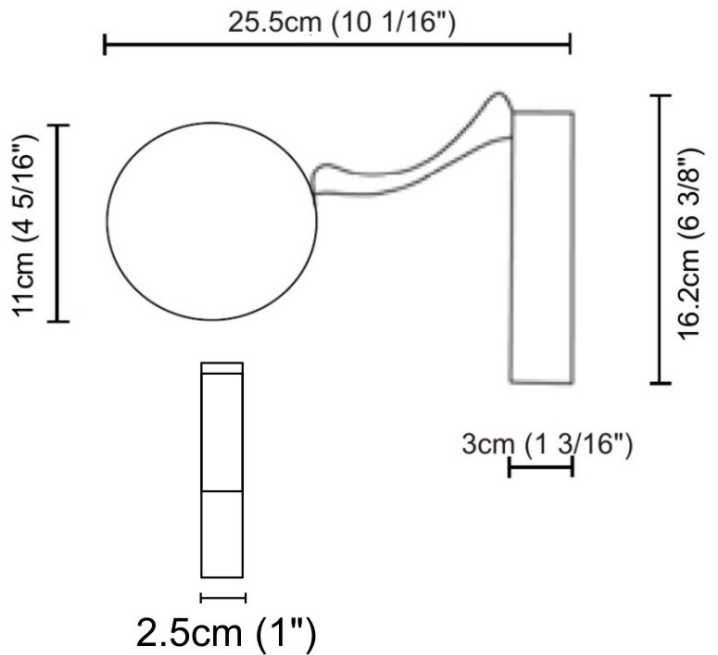

PROJECT	
TYPE	
SPECIFIER	
QUANTITY	
DATE	

DO NOT DISTURB SURFACE

D133027-

base number Finish
Options

1. To build a product code in our configurator select the specify button on the base model # product page
2. To build a manual product code on this datasheet choose from the options listed below in blue font and add the suffix to the base model #

GENERAL

Series: Do Not Disturb
Brand: Knikerboker
Division: Design
Mounting Type: Surface
Mounting Location: Wall
Subcategory: Ambient

PHYSICAL

Shape: Round
Diameter (mm): 110
Diameter (in): 4 ⁵/₁₆
Length (mm): 30
Length (in): 1 ³/₁₆
Width (mm): 25
Width (in): 1
Height (mm): 162
Height (in): 6 ³/₈
Extension (mm): 255
Extension (in): 10 ¹/₁₆
Light Distribution: Direct / Indirect
Diffuser: Opal
Fixture Finish: EWH / EBK / MAN / COF / PRD / SLF / GLF / CLF / BRL
Fixture Material: Metal

ELECTRICAL

Lamp Type: LED
Total Output Wattage (W): 8
Dimming: Non-Dimmable
Driver Included: Yes
Driver Location: Integrated
Driver Type: Constant Voltage - Universal
Driver Class: Class 2
Input Voltage (V): 120 - 277
Upon Request: Integral: Phase dimming 120Vac / (See components) Remote: 0-10Vdc dimming

LED

Number of LEDs: 1
Color Temperature (°K): 3000
Max. Delivered Lumen (lm): 1000
CRI: >85 CRI
Lamp Life (hrs): 50000

RATINGS AND CERTIFICATIONS

Certified By: Certified for North American Standards
IP rating: IP20