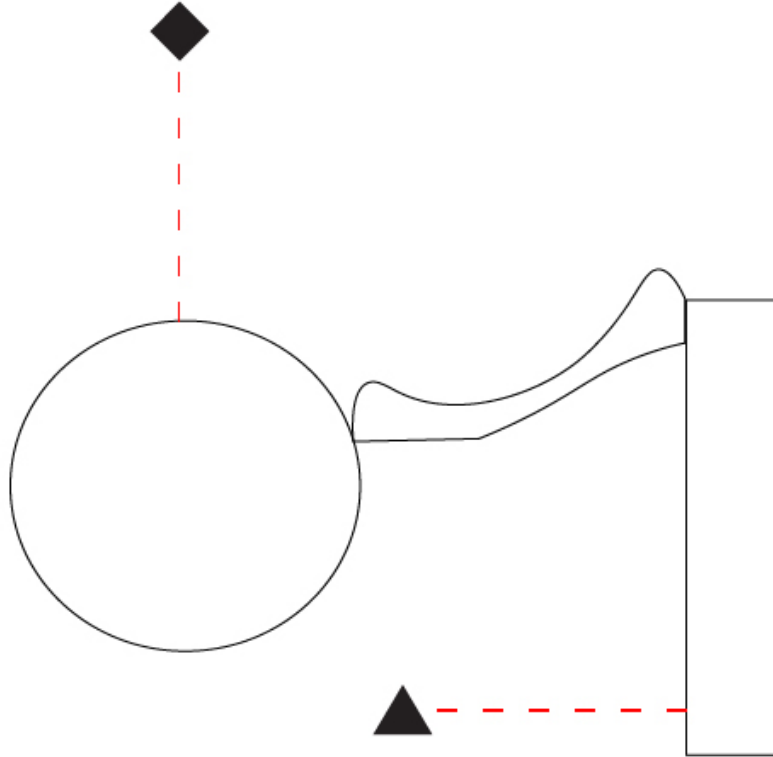

DO NOT DISTURB SURFACE

D133027-

PROJECT
TYPE
SPECIFIER
QUANTITY
DATE

D