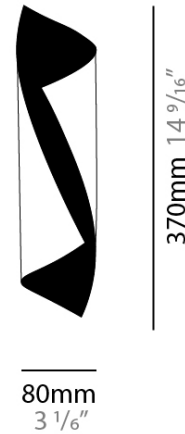

HUE SURFACE

D133062- _____

base number

1. To build a product code in our configurator select the specify button on the base model # product page
2. To build a manual product code on this datasheet choose from the options listed below in blue font and add the suffix to the base model #

GENERAL

Series: HUE
Brand: Knikerboker
Division: Design
Mounting Type: Surface
Mounting Location: Wall

PHYSICAL

Shape: Cylinder
Diameter (mm): 80
Diameter (in): 3 ¹/₆
Height (mm): 370
Height (in): 14 ⁹/₁₆
Light Distribution: Direct / Indirect
Fixture Finish: EWH / EBK / MAN / COF / PRD / SLF / GLF / CLF / BRL / EWS / EWG / EWC / EWR / EBS / EBG / EBC / EBC / EBB / MAS / MAD / MAC / MAB / COS / CGO / CCL / CBL / PRS / PRG / PRC / PRB
Fixture Material: Metal

ELECTRICAL

Number of Lamps: 2
Lamp Type: LED Retrofit
Bulb Included: Bulb Not Included
Max. Wattage Per Lamp (W): 2.5
Lamp Base: G9
Input Voltage (V): 120

RATINGS AND CERTIFICATIONS

Certified By: Certified for North American Standards
IP rating: IP20

PROJECT	_____
TYPE	_____
SPECIFIER	_____
QUANTITY	_____
DATE	_____