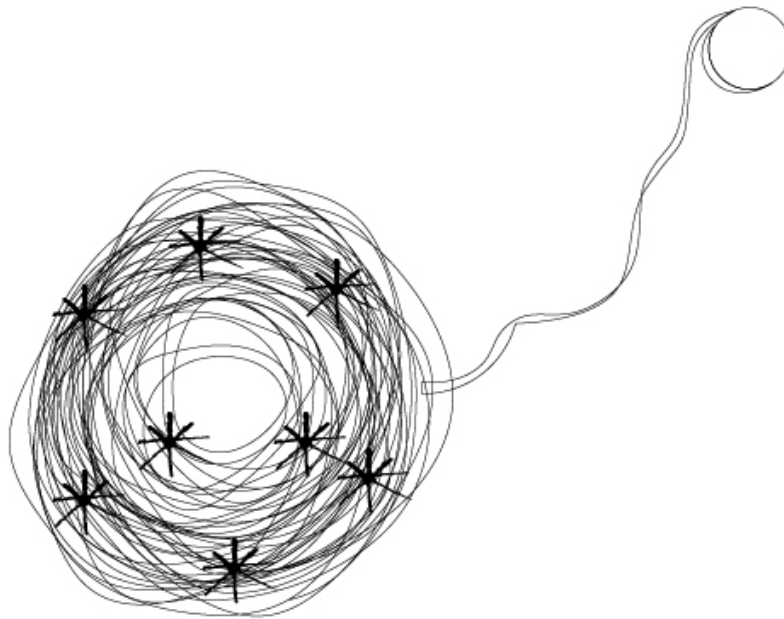

D133082

PROJECT

TYPE

SPECIFIER

QUANTITY

DATE