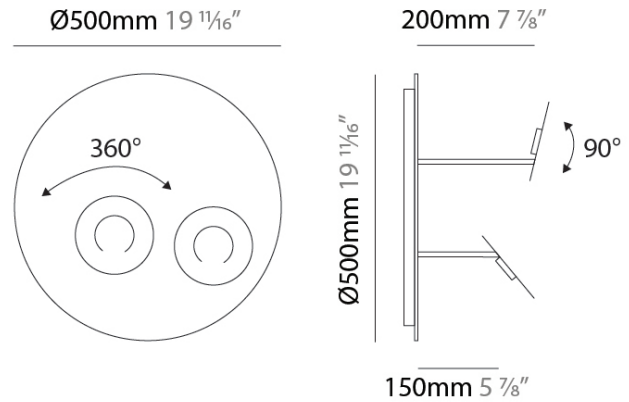

PHYSICAL

Shape: Abstract _____
 Diameter (mm): 500 _____
 Diameter (in): 19 11/16 _____
 Height (mm): 300 _____
 Height (in): 11 13/16 _____
 Fixture Finish: EWH / EBK / MAN / COF / PRD / SLF / GLF / CLF / BRL / EWS / EWG / EWC / EWR / EBS / EBG / EBC / EBC / EBB / MAS / MAD / MAC / MAB / COS / CGO / CCL / CBL / PRS / PRG / PRC / PRB _____
 Fixture Material: Steel _____

LED

Color Temperature (°K): 3000 _____
 Max. Delivered Lumen (lm): 3600 _____
 CRI: >90 CRI _____
 Lamp Life (hrs): 50000 _____

OPTICAL

Adjustability: Tilt 90° _____

RATINGS AND CERTIFICATIONS

Certified By: CSA Certified to UL and CSA Standards _____
 IP rating: IP20 _____