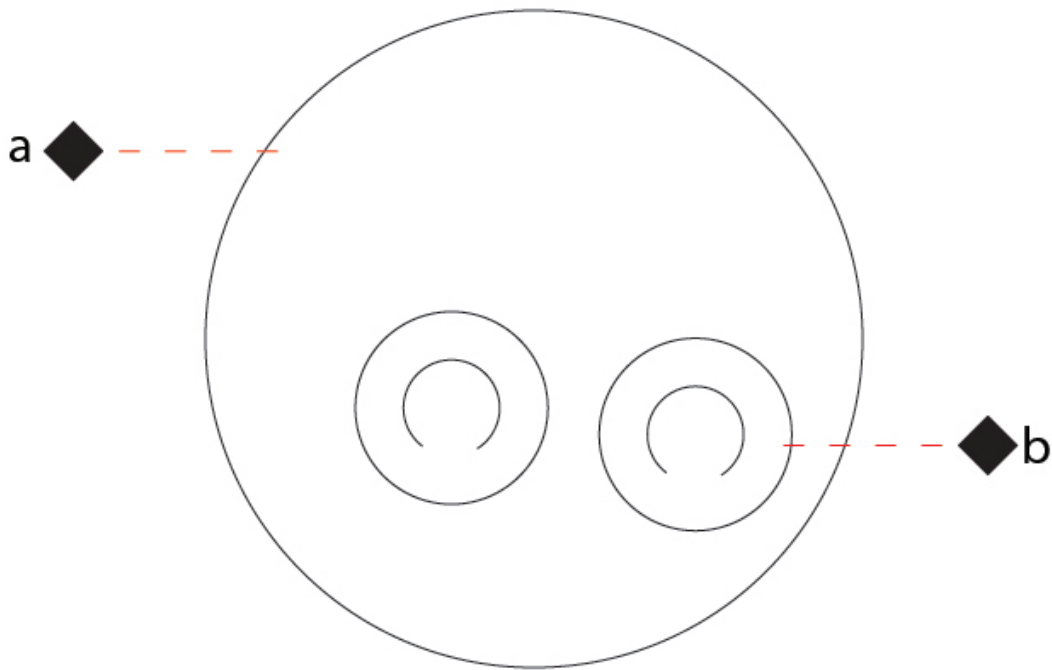

D133134-

PROJECT	_____
TYPE	_____
SPECIFIER	_____
QUANTITY	_____
DATE	_____

D