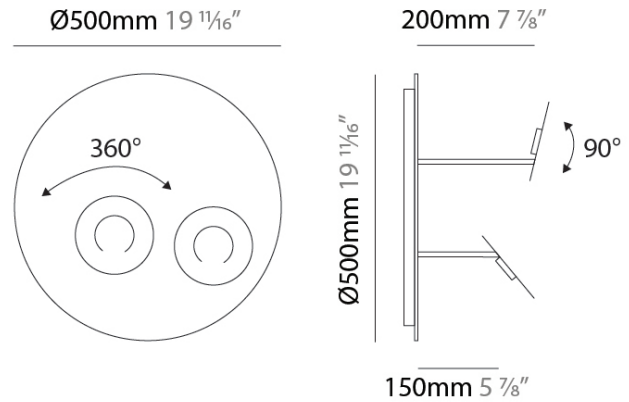

PHYSICAL

Shape: Abstract _____
 Diameter (mm): 500 _____
 Diameter (in): 19 ¹¹/₁₆ _____
 Height (mm): 300 _____
 Height (in): 11 ¹³/₁₆ _____
 Fixture Finish: EWH / EBK / MAN / COF / PRD / SLF / GLF / CLF / BRL / EWS / EWG / EWC / EWR / EBS / EBG / EBC / EBC / EBB / MAS / MAD / MAC / MAB / COS / CGO / CCL / CBL / PRS / PRG / PRC / PRB _____
 Fixture Material: Steel _____

LED

Color Temperature (°K): 3000 _____
 Max. Delivered Lumen (lm): 3600 _____
 CRI: >90 CRI _____
 Lamp Life (hrs): 50000 _____

OPTICAL

Adjustability: Tilt 90° _____

RATINGS AND CERTIFICATIONS

Certified By: CSA Certified to UL and CSA Standards _____
 IP rating: IP20 _____