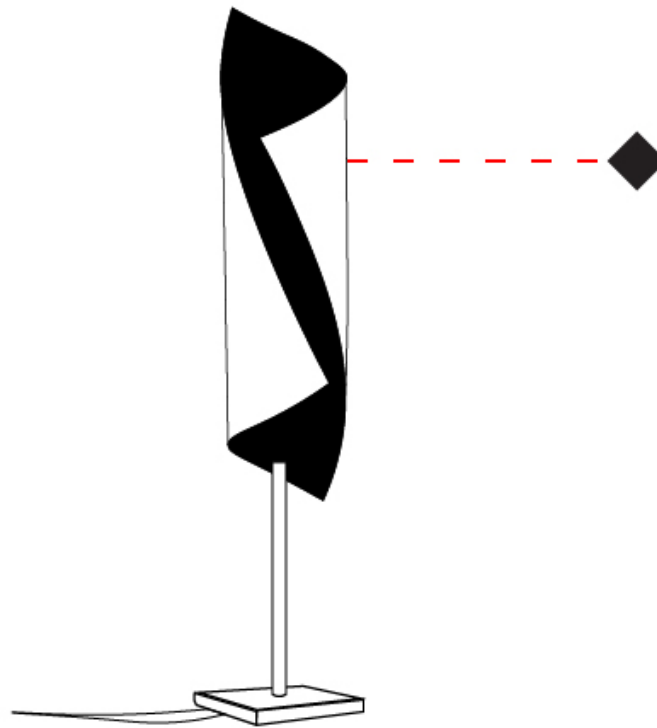

HUE PORTABLE

D134002-

PROJECT	_____
TYPE	_____
SPECIFIER	_____
QUANTITY	_____
DATE	_____

D