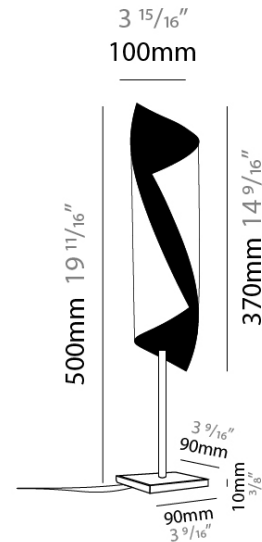

HUE PORTABLE

D134002-

base number   Finish
Options

1. To build a product code in our configurator select the specify button on the base model # product page
2. To build a manual product code on this datasheet choose from the options listed below in blue font and add the suffix to the base model #

GENERAL

Series: HUE
Partner: Knikerboker
Division: Design
Installation: Portable
Product Type: Table
Mounting Location: Table
Light Distribution: Direct

PHYSICAL

Shape: Cylinder
Diameter (mm): 100
Diameter (in): 3 ¹⁵/₁₆
Height (mm): 500
Height (in): 19 ¹¹/₁₆
Fixture Finish: EWH / EBK / MAN / COF / PRD / SLF / GLF / CLF / BRL / EWS / EWG / EWC / EWR / EBS / EBG / EBC / EBC / EBB / MAS / MAD / MAC / MAB / COS / CGO / CCL / CBL / PRS / PRG / PRC / PRB
Fixture Material: Metal
Upon Request: Bolt Down

ELECTRICAL

Number of Lamps: 1
Lamp Type: LED Retrofit
Lamp Shape: MR16
Bulb Included: Bulb Not Included
Max. Wattage Per Lamp (W): 8
Lamp Base: GU10
Input Voltage (V): 120

RATINGS AND CERTIFICATIONS

Certified By: Certified for North American Standards
IP rating: IP20

PROJECT
TYPE
SPECIFIER
QUANTITY
DATE