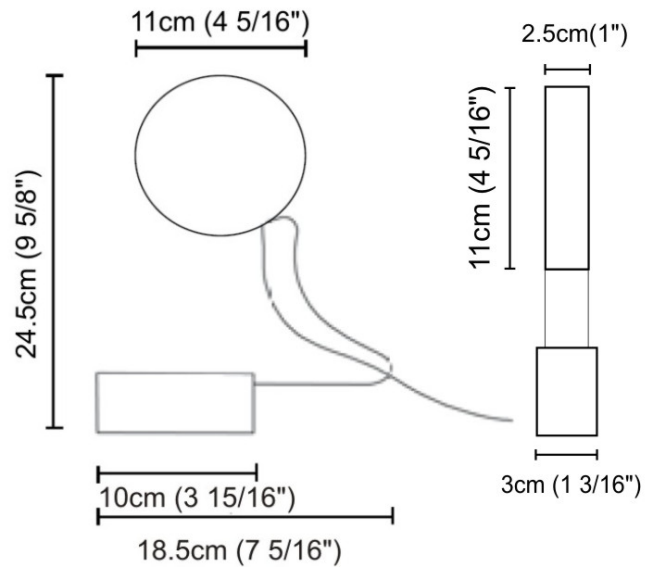

DO NOT DISTURB PORTABLE

D134023-

base number _____
Finish Options _____

1. To build a product code in our configurator select the specify button on the base model # product page
2. To build a manual product code on this datasheet choose from the options listed below in blue font and add the suffix to the base model #

GENERAL

Series: Do Not Disturb _____
Partner: Knikerboker _____
Division: Design _____
Installation: Portable _____
Product Type: Table _____
Mounting Location: Table _____
Light Distribution: Direct / Indirect _____

PHYSICAL

Shape: Round _____
Length (mm): 185 _____
Length (in): 7 5/16 _____
Width (mm): 30 _____
Width (in): 1 3/16 _____
Height (mm): 245 _____
Height (in): 9 5/8 _____
Diffuser: Opal _____
Fixture Finish: EWH / EBK / MAN / COF / PRD / SLF / GLF / CLF / BRL _____
Fixture Material: Metal _____

ELECTRICAL

Lamp Type: LED _____
Input Wattage (W): 8 _____
Total Output Wattage (W): 7 _____
Dimming: Non-Dimmable _____
Driver Included: Yes _____
Driver Location: Integrated _____
Driver Type: Constant Voltage - 120Vac _____
Driver Class: Class 2 _____
Input Voltage (V): 120 _____
Output Voltage (V): 24 _____

LED

Number of LEDs: 1 _____
Color Temperature (°K): 3000 _____
Max. Delivered Lumen (lm): 1000 _____
CRI: >85 CRI _____
Lamp Life (hrs): 50000 _____

RATINGS AND CERTIFICATIONS

Certified By: Certified for North American Standards _____
IP rating: IP20 _____