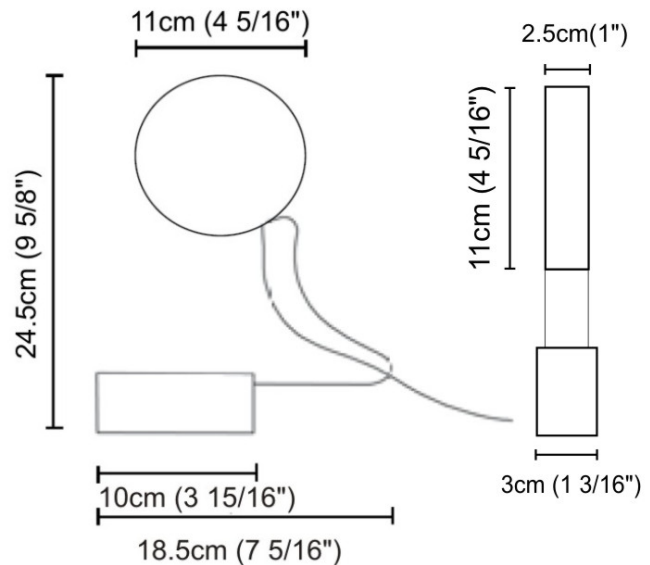

DO NOT DISTURB PORTABLE

D134023-

base number _____
Finish Options _____

1. To build a product code in our configurator select the specify button on the base model # product page
2. To build a manual product code on this datasheet choose from the options listed below in blue font and add the suffix to the base model #

GENERAL

Series: Do Not Disturb _____
Brand: Knikerboker _____
Division: Design _____
Mounting Type: Portable _____
Mounting Location: Table _____
Subcategory: Table _____

PHYSICAL

Shape: Round _____
Length (mm): 185 _____
Length (in): 7 ⁵/₁₆ _____
Width (mm): 30 _____
Width (in): 1 ³/₁₆ _____
Height (mm): 245 _____
Height (in): 9 ⁵/₈ _____
Light Distribution: Direct / Indirect _____
Diffuser: Opal _____
Fixture Finish: EWH / EBK / MAN / COF / PRD / SLF / GLF / CLF / BRL _____
Fixture Material: Metal _____

ELECTRICAL

Lamp Type: LED _____
Input Wattage (W): 8 _____
Total Output Wattage (W): 7 _____
Dimming: Non-Dimmable _____
Driver Included: Yes _____
Driver Location: Integrated _____
Driver Type: Constant Voltage - 120Vac _____
Driver Class: Class 2 _____
Input Voltage (V): 120 _____
Output Voltage (V): 24 _____

LED

Number of LEDs: 1 _____
Color Temperature (°K): 3000 _____
Max. Delivered Lumen (lm): 1000 _____
CRI: >85 CRI _____
Lamp Life (hrs): 50000 _____

RATINGS AND CERTIFICATIONS

Certified By: Certified for North American Standards _____
IP rating: IP20 _____