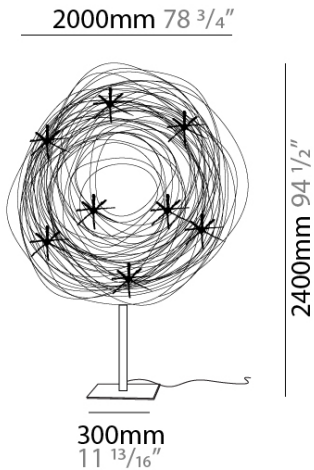

CONFUSIONE PORTABLE

D134049

base number

1. To build a product code in our configurator select the specify button on the base model # product page
2. To build a manual product code on this datasheet choose from the options listed below in blue font and add the suffix to the base model #

GENERAL

Series: Confusione
Partner: Knikerboker
Division: Design
Installation: Portable
Product Type: Floor
Mounting Location: Floor

PHYSICAL

Shape: Curves
Length (mm): 2000
Length (in): 78 3/4
Width (mm): 300
Width (in): 11 13/16
Height (mm): 2400
Height (in): 94 1/2
Fixture Finish: ANA
Fixture Material: Anodized Aluminum
Upon Request: Bolt Down

ELECTRICAL

Number of Lamps: 50
Lamp Type: LED
Input Wattage (W): 60
Bulb Included: Bulb Included
Total Output Wattage (W): 50
Max. Wattage Per Lamp (W): 1
Lamp Base: G4
Dimming: Non-Dimmable
Driver Included: Yes
Driver Location: Integrated
Driver Type: Constant Voltage - Universal
Driver Class: Class 2
Input Voltage (V): 120 - 277
Output Voltage (V): 12
Lamp Voltage (V): 12
Upon Request: Integral Non-dimming 277Vac

LED

Color Temperature (°K): 3000
Max. Delivered Lumen (lm): 4000
CRI: >80 CRI

RATINGS AND CERTIFICATIONS

Certified By: Certified for North American Standards
IP rating: IP20

PROJECT	
TYPE	
SPECIFIER	
QUANTITY	
DATE