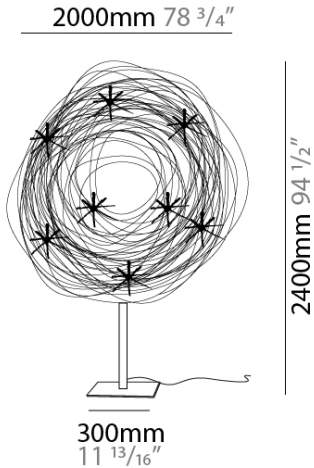

GENERAL

Series: Confusione
 Partner: Knikerboker
 Division: Design
 Installation: Portable
 Product Type: Floor
 Mounting Location: Floor

PHYSICAL

Shape: Curves
 Length (mm): 2000
 Length (in): 78 3/4
 Width (mm): 300
 Width (in): 11 13/16
 Height (mm): 2400
 Height (in): 94 1/2
 Fixture Finish: ANA
 Fixture Material: Anodized Aluminum
 Upon Request: Bolt Down

ELECTRICAL

Number of Lamps: 50
 Lamp Type: LED
 Input Wattage (W): 60
 Bulb Included: Bulb Included
 Total Output Wattage (W): 50
 Max. Wattage Per Lamp (W): 1
 Lamp Base: G4
 Dimming: Non-Dimmable
 Driver Included: Yes
 Driver Location: Integrated
 Driver Type: Constant Voltage - Universal
 Driver Class: Class 2
 Input Voltage (V): 120 - 277
 Output Voltage (V): 12
 Lamp Voltage (V): 12
 Upon Request: Integral Non-dimming 277Vac

LED

Color Temperature (°K): 3000
 Max. Delivered Lumen (lm): 4000
 CRI: >80 CRI

RATINGS AND CERTIFICATIONS

Certified By: Certified for North American Standards
 IP rating: IP20

PROJECT	
TYPE	
SPECIFIER	
QUANTITY	
DATE	