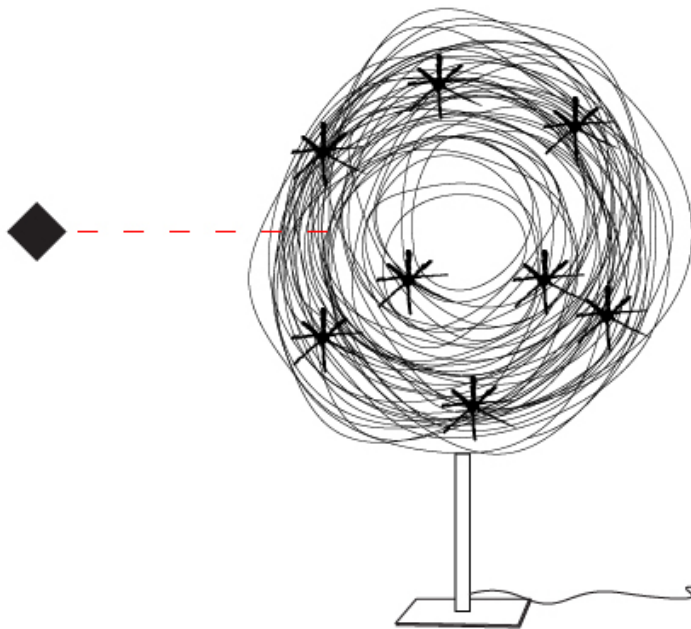

CONFUSIONE PORTABLE

D134049

PROJECT

TYPE

SPECIFIER

QUANTITY

DATE

D