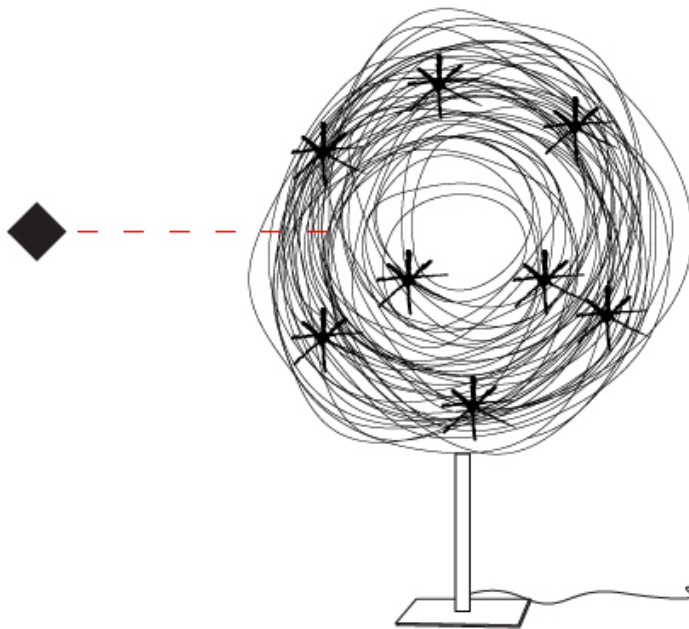

CONFUSIONE PORTABLE

D134049

PROJECT

TYPE

SPECIFIER

QUANTITY

DATE

D