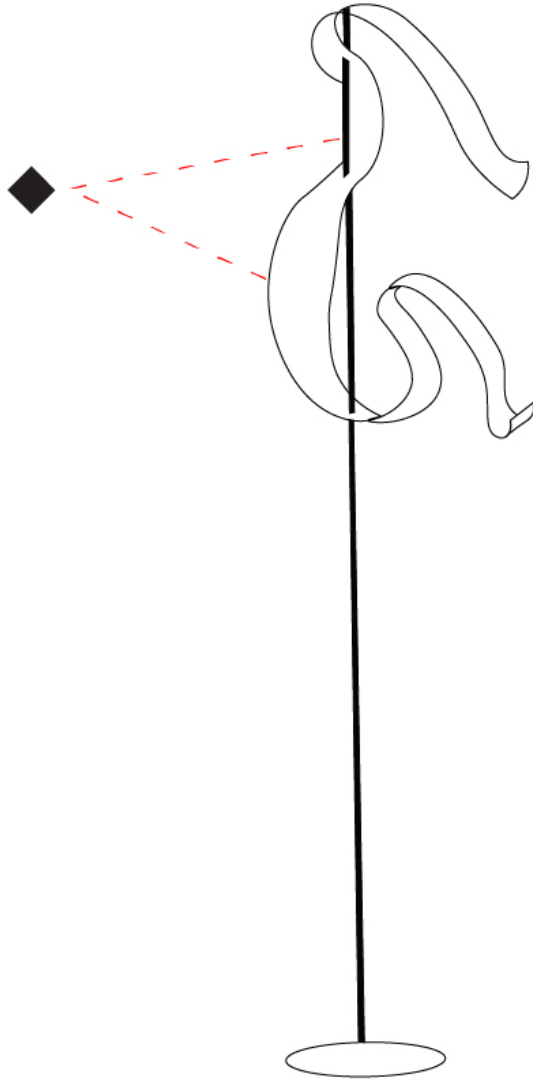

SCROLL PORTABLE

D134050-

PROJECT

TYPE

SPECIFIER

QUANTITY

DATE

D