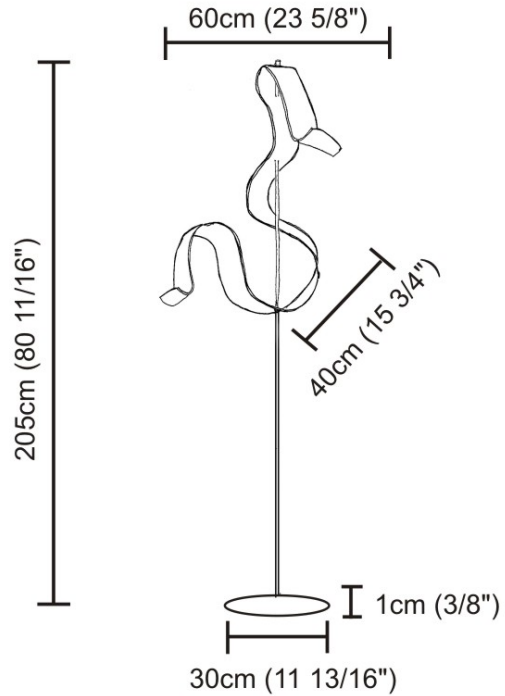

SCROLL PORTABLE

D134050-

base number Finish
Options

1. To build a product code in our configurator select the specify button on the base model # product page
2. To build a manual product code on this datasheet choose from the options listed below in blue font and add the suffix to the base model #

GENERAL

Series: Scroll
Partner: Knikerboker
Division: Design
Installation: Portable
Product Type: Floor
Mounting Location: Floor
Light Distribution: Indirect

PHYSICAL

Shape: Abstract
Length (mm): 600
Length (in): 23 5/8
Width (mm): 400
Width (in): 15 3/4
Height (mm): 2050
Height (in): 80 11/16

Fixture Finish: EWH / EBK / MAN / COF / PRD / SLF / GLF / CLF / BRL / EWS / EWG / EWC / EWR / EBS / EBG / EBC / EBC / EBB / MAS / MAD / MAC / MAB / COS / CGO / CCL / CBL / PRS / PRG / PRC / PRB

Fixture Material: Aluminum
Upon Request: Bolt Down

ELECTRICAL

Lamp Type: LED
Input Wattage (W): 18
Total Output Wattage (W): 16
Max. Wattage Per Lamp (W): 6 + 10
Dimming: Non-Dimmable
Driver Included: Yes
Driver Location: Integrated
Driver Type: Constant Voltage + Constant Current - 120Vac - Non-dimming
Driver Class: Class 2
Input Voltage (V): 120
Output Voltage (V): 24
Constant Current (mA): 250

LED

Number of LEDs: 2 strips + 1 COB
Color Temperature (°K): 3000
Max. Delivered Lumen (lm): 1100
CRI: >80 CRI
Lamp Life (hrs): 50000

RATINGS AND CERTIFICATIONS

Certified By: Certified for North American Standards
IP rating: IP20

PROJECT
TYPE
SPECIFIER
QUANTITY
DATE