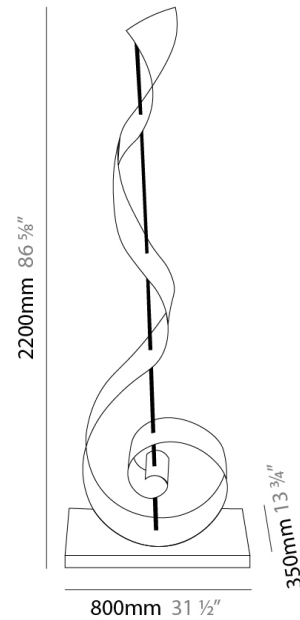

GENERAL

Series: Chiave Di Sol
 Partner: Knikerboker
 Division: Design
 Installation: Portable
 Product Type: Floor
 Mounting Location: Floor
 Light Distribution: Indirect

PHYSICAL

Shape: Abstract
 Length (mm): 350
 Length (in): 13 3/4
 Width (mm): 80
 Width (in): 3 1/8
 Height (mm): 2200
 Height (in): 86 5/8

Fixture Finish: EWH / EBK / MAN / COF / PRD / SLF / GLF / CLF / BRL / EWS / EWG / EWC / EWR / EBS / EBG / EBC / EBB / MAS / MAD / MAC / MAB / COS / CGO / CCL / CBL / PRS / PRG / PRC / PRB

Fixture Material: Metal
 Upon Request: Bolt Down

LED

Color Temperature (°K): 3000
 Max. Delivered Lumen (lm): 2000
 CRI: >85 CRI
 Lamp Life (hrs): 50000

RATINGS AND CERTIFICATIONS

Certified By: Certified for North American Standards
 IP rating: IP20

PROJECT
TYPE
SPECIFIER
QUANTITY
DATE