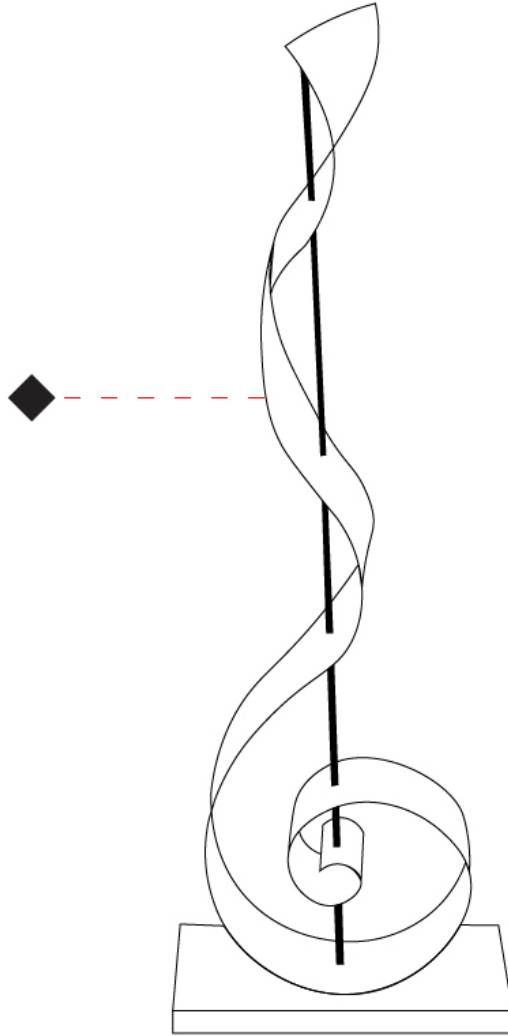

CHIAVE DI SOL PORTABLE

D134070-

PROJECT

TYPE

SPECIFIER

QUANTITY

DATE

D