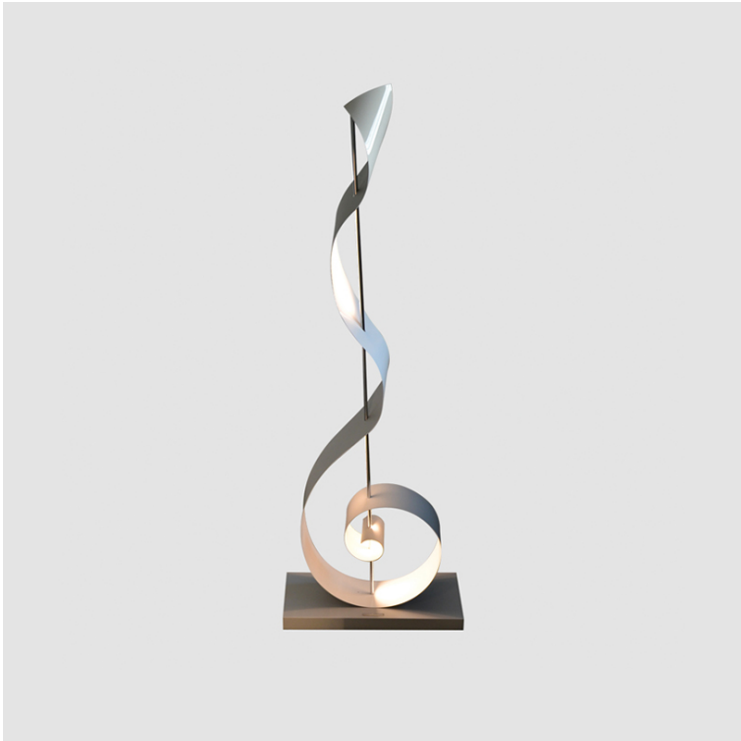

CHIAVE DI SOL PORTABLE

D134070-

base number Finish
Options

PROJECT
TYPE
SPECIFIER
QUANTITY
DATE

1. To build a product code in our configurator select the specify button on the base model # product page
2. To build a manual product code on this datasheet choose from the options listed below in blue font and add the suffix to the base model #

GENERAL

Series: Chiave Di Sol
Brand: Knikerboker
Division: Design
Mounting Type: Portable
Mounting Location: Floor
Subcategory: Floor

PHYSICAL

Shape: Abstract
Length (mm): 350
Length (in): 13 3/4
Width (mm): 80
Width (in): 3 1/8
Height (mm): 2200
Height (in): 86 7/8
Light Distribution: Indirect
Fixture Finish: EWH / EBK / MAN / COF / PRD / SLF / GLF / CLF / BRL / EWS / EWG / EWC / EWR / EBS / EBG / EBC / EBC / EBB / MAS / MAD / MAC / MAB / COS / CGO / CCL / CBL / PRS / PRG / PRC / PRB
Fixture Material: Metal
Upon Request: Bolt Down

ELECTRICAL

Lamp Type: LED
Total Output Wattage (W): 20
Dimming: In-Line Dimming
Driver Included: Yes
Driver Location: Integrated
Driver Type: Constant Voltage - Universal
Driver Class: Class 2
Input Voltage (V): 120 - 277
Output Voltage (V): 24
Upon Request: (Not included) 0-10Vdc dimming / Phase dimming @120Vac only

LED

Color Temperature (°K): 3000
Max. Delivered Lumen (lm): 2000
CRI: >85 CRI
Lamp Life (hrs): 50000

RATINGS AND CERTIFICATIONS

Certified By: Certified for North American Standards
IP rating: IP20