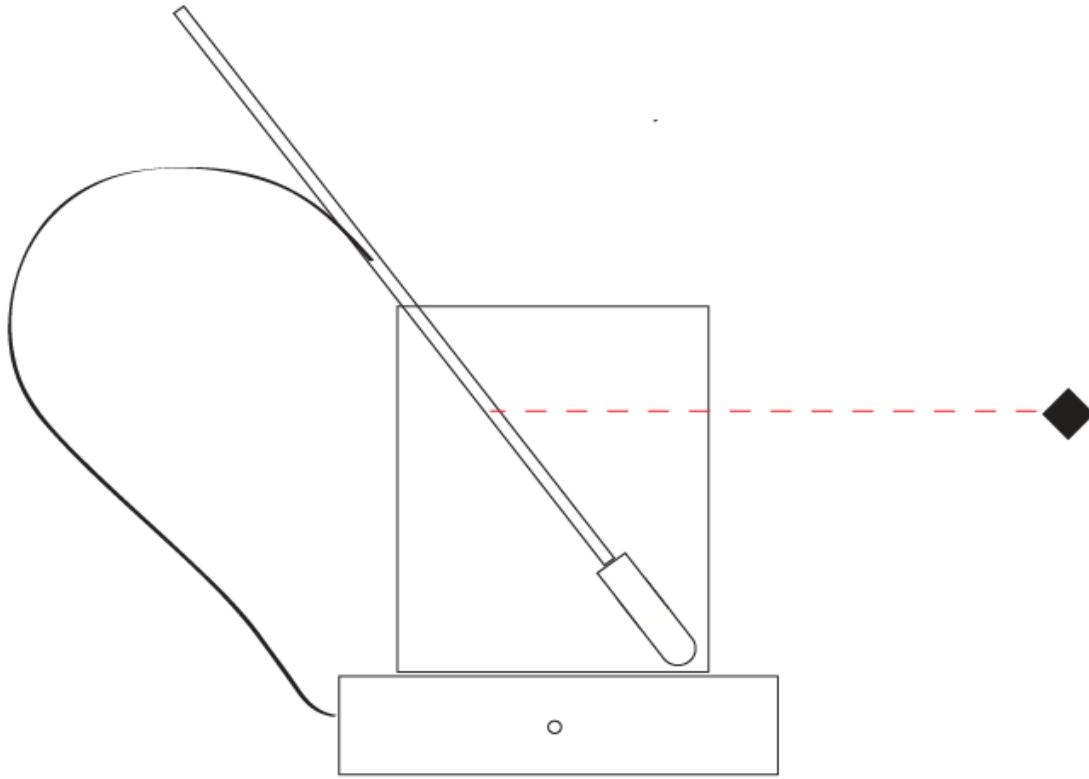

D134168

PROJECT

TYPE

SPECIFIER

QUANTITY

DATE

D