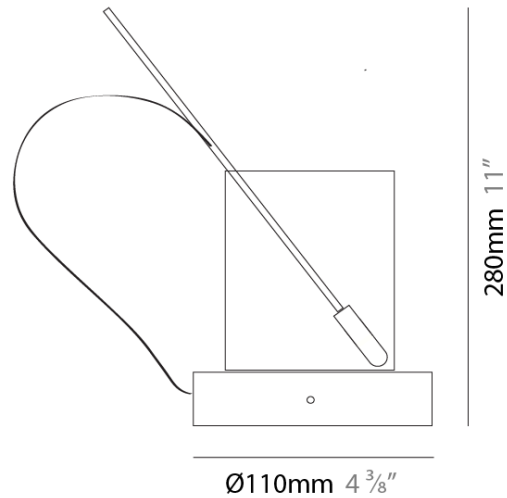

PROJECT
TYPE
SPECIFIER
QUANTITY
DATE

SEI FUORI PORTABLE

D134168 -

base number   Color   Finish
Temperature   Options

1. To build a product code in our configurator select the specify button on the base model # product page
2. To build a manual product code on this datasheet choose from the options listed below in blue font and add the suffix to the base model #

GENERAL

Series: Sei Fuori
Partner: Knikerboker
Division: Design
Installation: Portable
Product Type: Table
Mounting Location: Table

PHYSICAL

Shape: Cylinder
Length (mm): 110
Length (in): 4 ⁵/₁₆
Height (mm): 280
Height (in): 11
Fixture Finish: EWH / GLD / MBK / MBN / MBZ / SBN / SCO / SPL
Fixture Material: Aluminum

ELECTRICAL

Number of Lamps: 1
Lamp Type: LED Retrofit
Input Wattage (W): 1.5
Bulb Included: Bulb Included
Lamp Base: G4
Dimming: Non-Dimmable
Input Voltage (V): 120
Output Voltage (V): 12
Upon Request: Dimmable

LED

Color Temperature (°K): 2700 / 3000
Nominal Lumen (lm): 100
CRI: >85 CRI

RATINGS AND CERTIFICATIONS

Certified By: Certified for North American Standards