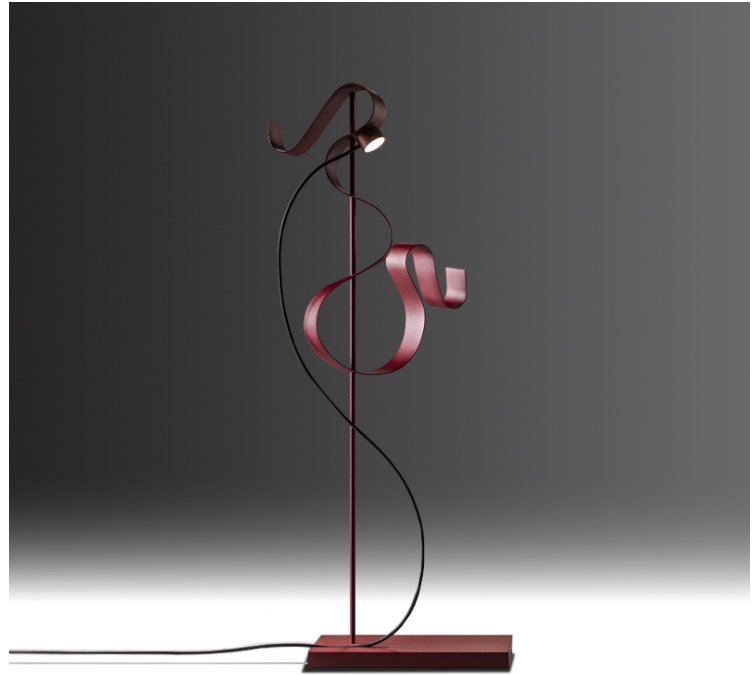

SCROLL PORTABLE

D134170-

base number Finish
Options

1. To build a product code in our configurator select the specify button on the base model # product page
2. To build a manual product code on this datasheet choose from the options listed below in blue font and add the suffix to the base model #

GENERAL

Series: Scroll
Partner: Knikerboker
Division: Design
Installation: Portable
Product Type: Table
Mounting Location: Table
Light Distribution: Indirect

PHYSICAL

Shape: Curves
Length (mm): 140
Length (in): 5 1/2
Width (mm): 90
Width (in): 3 9/16
Height (mm): 240
Height (in): 9 7/16
Fixture Finish: EWH / EBK / MAN / COF / PRD
Fixture Material: Aluminum

ELECTRICAL

Lamp Type: LED
Input Wattage (W): 2
Dimming: Non-Dimmable
Driver Location: Inline Transformer Plug
Input Voltage (V): 120 - 277

LED

Color Temperature (°K): 3000
Max. Delivered Lumen (lm): 280
CRI: >85 CRI
Lamp Life (hrs): 50000

RATINGS AND CERTIFICATIONS

Certified By: Certified for North American Standards
IP rating: IP20

PROJECT
TYPE
SPECIFIER
QUANTITY
DATE