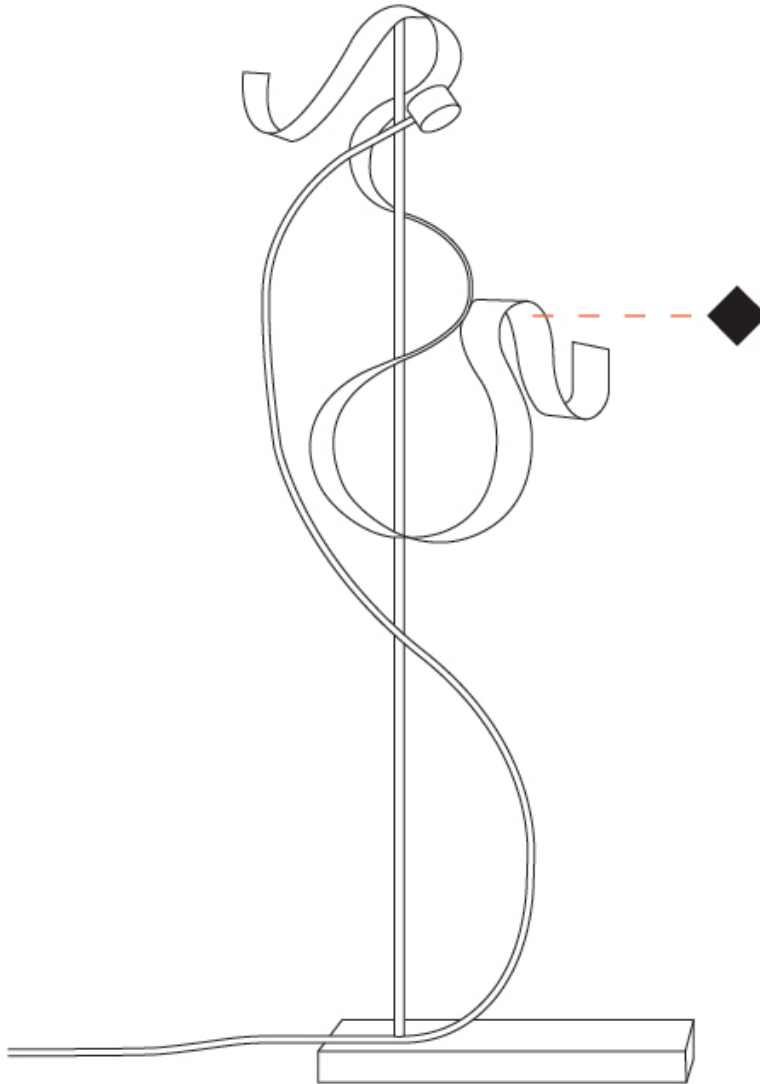

SCROLL PORTABLE

D134170-

PROJECT _____

TYPE _____

SPECIFIER _____

QUANTITY _____

DATE _____

D