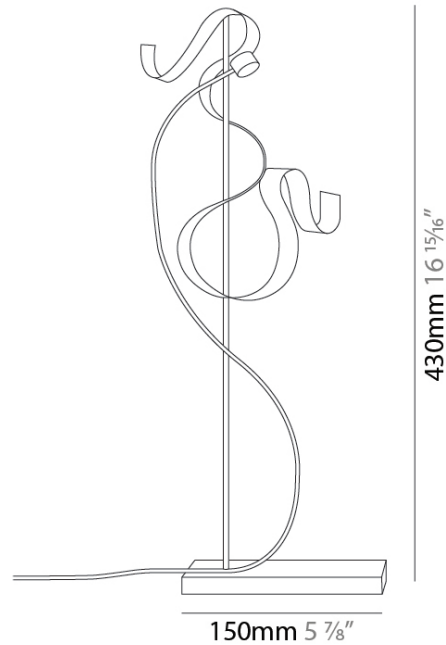

SCROLL PORTABLE

D134170-

base number Finish
Options

1. To build a product code in our configurator select the specify button on the base model # product page
2. To build a manual product code on this datasheet choose from the options listed below in blue font and add the suffix to the base model #

GENERAL

Series: Scroll
Partner: Knikerboker
Division: Design
Installation: Portable
Product Type: Table
Mounting Location: Table
Light Distribution: Indirect

PHYSICAL

Shape: Curves
Length (mm): 140
Length (in): 5 1/2
Width (mm): 90
Width (in): 3 9/16
Height (mm): 240
Height (in): 9 7/16
Fixture Finish: EWH / EBK / MAN / COF / PRD
Fixture Material: Aluminum

ELECTRICAL

Lamp Type: LED
Input Wattage (W): 2
Dimming: Non-Dimmable
Driver Location: Inline Transformer Plug
Input Voltage (V): 120 - 277

LED

Color Temperature (°K): 3000
Max. Delivered Lumen (lm): 280
CRI: >85 CRI
Lamp Life (hrs): 50000

RATINGS AND CERTIFICATIONS

Certified By: Certified for North American Standards
IP rating: IP20

PROJECT
TYPE
SPECIFIER
QUANTITY
DATE