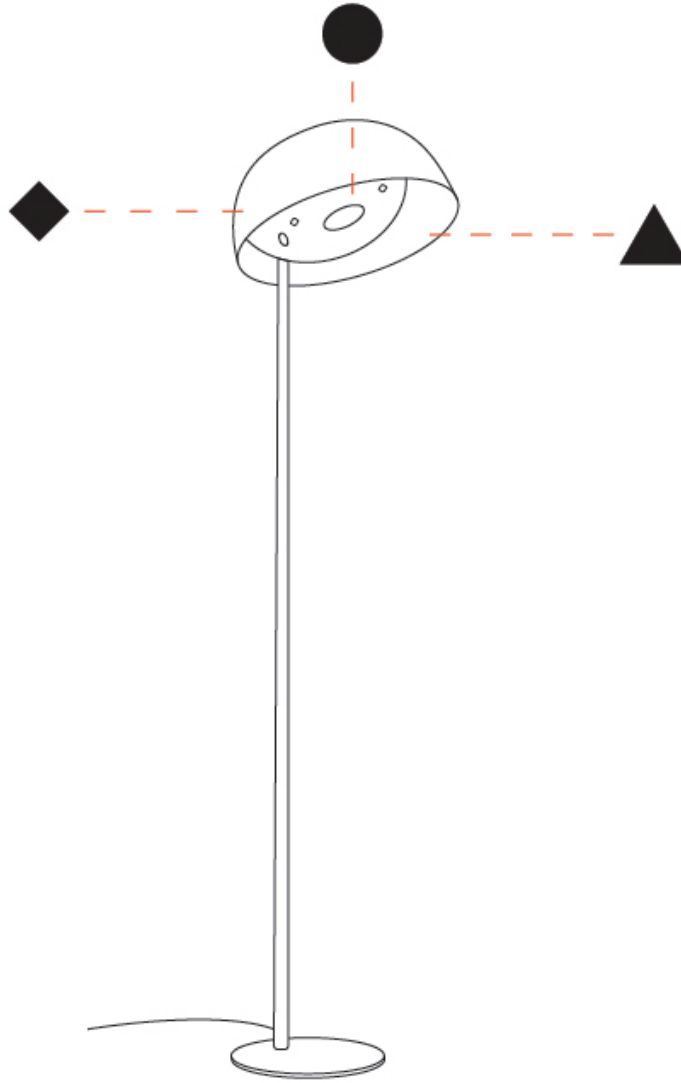

BUCOLA PORTABLE

D134171-

PROJECT _____

TYPE _____

SPECIFIER _____

QUANTITY _____

DATE _____

D