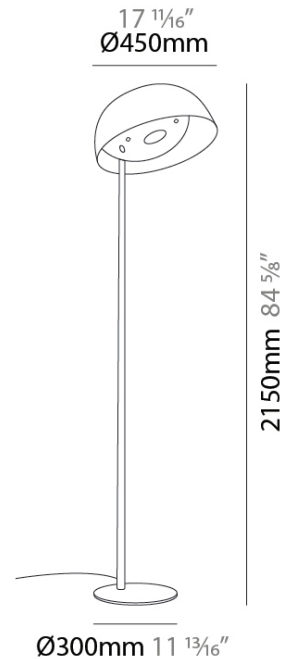

BUCOLA PORTABLE

D134171-

base number   Finish Options   Finish Options   Finish Options

1. To build a product code in our configurator select the specify button on the base model # product page
2. To build a manual product code on this datasheet choose from the options listed below in blue font and add the suffix to the base model #

GENERAL

Series: Bucola
Partner: Knikerboker
Division: Design
Installation: Portable
Product Type: Floor
Mounting Location: Floor
Light Distribution: Direct

PHYSICAL

Shape: Dome
Diameter (mm): 300
Diameter (in): 11 ¹³/₁₆
Height (mm): 1600
Height (in): 63
Fixture Finish: EWH / EBK / MAN / COF / PRD / SLF / GLF / CLF / BRL
Holder Finish: EWH / EBK / MAN / COF / PRD / SLF / GLF / CLF / BRL
Accent Finish: EWH / EBK / MAN / COF / PRD / SLF / GLF / CLF / BRL
Fixture Material: Metal
Cable Details: 2000mm Silicon Cable

ELECTRICAL

Lamp Type: LED
Input Wattage (W): 16
Dimming: Non-Dimming / Phase Dimming 120/277Vac
Driver Included: No
Driver Location: Remote
Driver Type: Constant Current - Universal
Driver Class: Class 2
Input Voltage (V): 120 - 277
Constant Current (MA): 500

LED

Number of LEDs: 1
Color Temperature (°K): 3000
Max. Delivered Lumen (lm): 1800
CRI: >85 CRI
Lamp Life (hrs): 50000

RATINGS AND CERTIFICATIONS

Certified By: Certified for North American Standards
IP rating: IP20

PROJECT
TYPE
SPECIFIER
QUANTITY
DATE