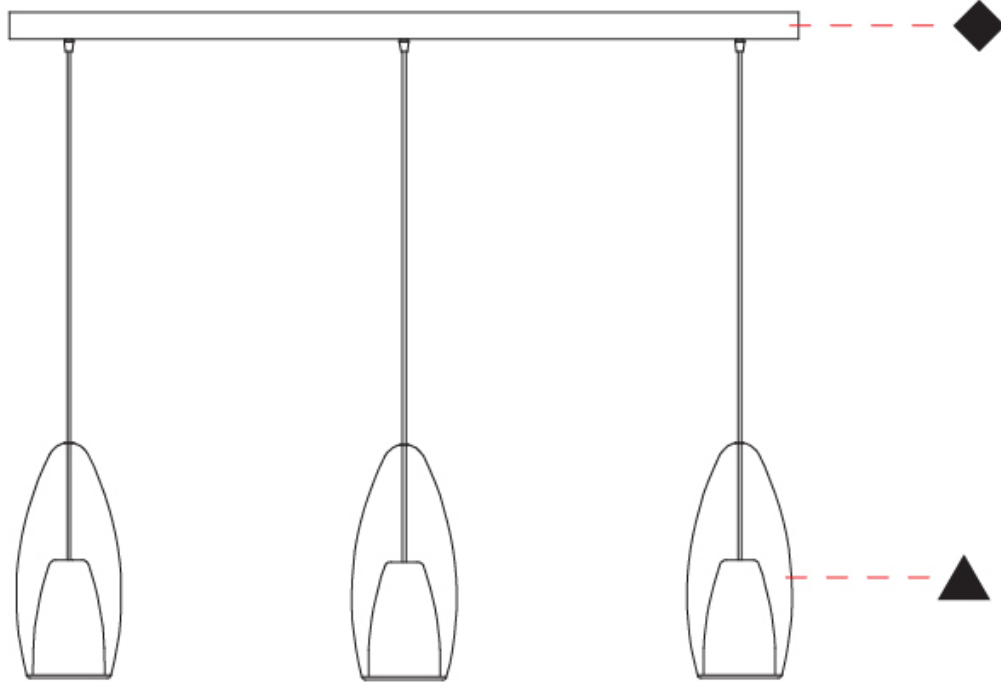

FLUTE 3 LIGHT LINEAR SUSPENSION

D141022-

PROJECT	_____
TYPE	_____
SPECIFIER	_____
QUANTITY	_____
DATE	_____