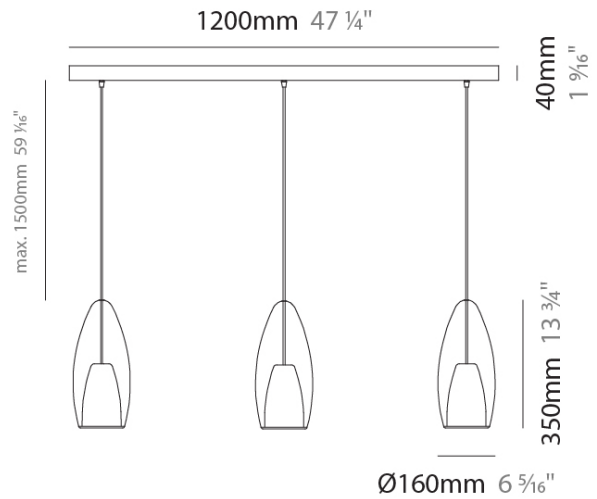

FLUTE 3 LIGHT LINEAR SUSPENSION

D141022-

base number   Finish   Finish
Options   Options   Options

1. To build a product code in our configurator select the specify button on the base model # product page
2. To build a manual product code on this datasheet choose from the options listed below in blue font and add the suffix to the base model #

GENERAL

Series: Flute
Subseries: Flute 3 Light Linear
Brand: Cangini & Tucci
Division: Design
Mounting Type: Suspension
Mounting Location: Ceiling
Subcategory: Pendant

PHYSICAL

Shape: Cone
Diameter (mm): 160
Diameter (in): 6 ⁵/₁₆"
Length (mm): 1200
Length (in): 47 ¹/₄"
Height (mm): 350
Height (in): 13 ³/₄"
Max. Overall Height (mm): 1850
Max. Overall Height (in): 72 ¹³/₁₆"
Light Distribution: Omnidirectional
Weight (kg): 4.58
Weight (lbs): 10.10
Diffuser: Glass - Opal
Fixture Finish: [AMB / BLK / GRN / PNK / RUB / SKB / SMK / SWT / TOB / TRA](#)
Holder Finish: CHR / WHI / BLK / BCR
Fixture Material: Glass / Metal
Cable Details: 1500mm Transparent Cable
Upon Request: Black Fabric Cable

ELECTRICAL

Number of Lamps: 3
Lamp Type: LED Retrofit
Bulb Included: Bulb Not Included
Total Output Wattage (W): 48
Max. Wattage Per Lamp (W): 16
Lamp Base: E26
Input Voltage (V): 120
Upon Request: 277Vac / GU24

RATINGS AND CERTIFICATIONS

Certified By: Certified for North American Standards
IP rating: IP20