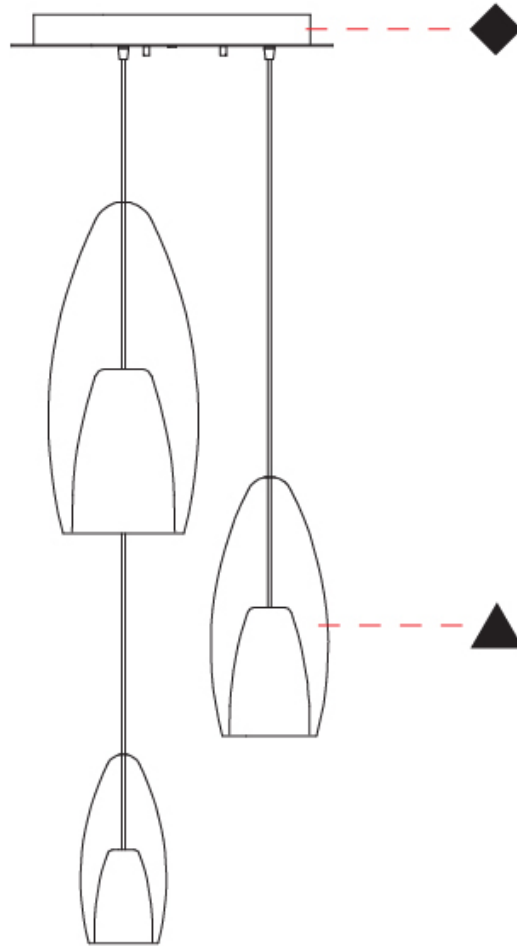

## FLUTE 3 LIGHT CLUSTER SUSPENSION

D141023-

PROJECT \_\_\_\_\_

TYPE \_\_\_\_\_

SPECIFIER \_\_\_\_\_

QUANTITY \_\_\_\_\_

DATE \_\_\_\_\_

D