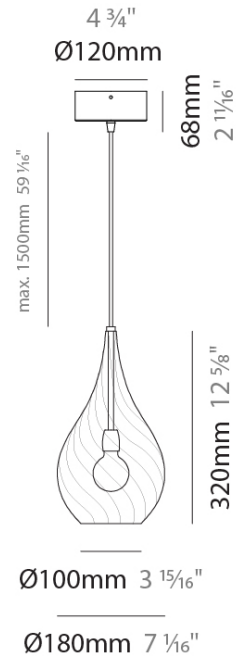

PROJECT
TYPE
SPECIFIER
QUANTITY
DATE

GOCCIA MONOPOINT SUSPENSION

D141065-

base number Finish
Options

- To build a product code in our configurator select the specify button on the base model # product page
- To build a manual product code on this datasheet choose from the options listed below in blue font and add the suffix to the base model #

GENERAL

Series: Goccia
 Subseries: Goccia Monopoint
 Brand: Cangini & Tucci
 Division: Design
 Mounting Type: Suspension
 Mounting Location: Ceiling

PHYSICAL

Shape: Abstract
 Diameter (mm): 180
 Diameter (in): 7 ¹/₁₆
 Height (mm): 320
 Height (in): 12 ⁵/₈
 Max. Overall Height (mm): 1820
 Max. Overall Height (in): 71 ⁵/₈
 Light Distribution: Omnidirectional
 Weight (kg): 0.82
 Weight (lbs): 1.81
 Fixture Finish: [AMB](#) / [GRN](#) / [PNK](#) / [RUB](#) / [SKB](#) / [SMK](#) / [TOB](#) / [TRA](#)
 Holder Finish: CHR
 Fixture Material: Glass / Metal
 Cable Details: 1500mm Cable

ELECTRICAL

Number of Lamps: 1
 Lamp Type: LED Retrofit
 Bulb Included: Bulb Not Included
 Max. Wattage Per Lamp (W): 4
 Lamp Base: E12
 Input Voltage (V): 120

RATINGS AND CERTIFICATIONS

Certified By: Certified for North American Standards
 IP rating: IP20