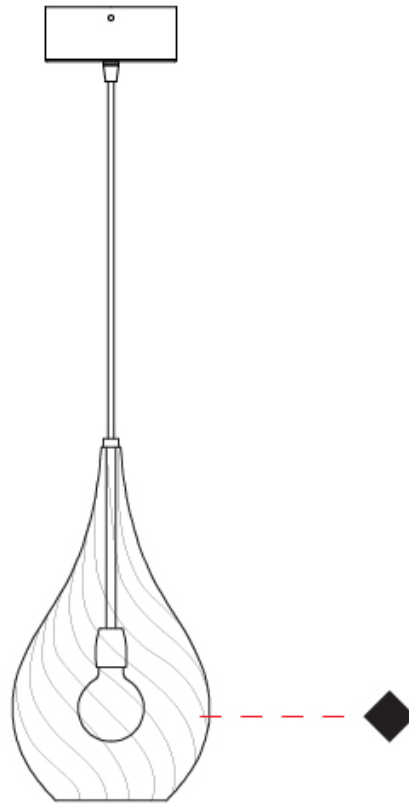

GOCCIA MONOPOINT SUSPENSION

D141065-

PROJECT	_____
TYPE	_____
SPECIFIER	_____
QUANTITY	_____
DATE	_____

D