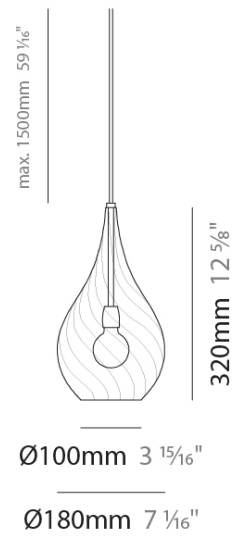

LACRIMA MODULAR SYSTEM SUSPENSION

D141068-

base number   Finish
Options

PROJECT
TYPE
SPECIFIER
QUANTITY
DATE

DESCRIPTION
Lacrima - Suspension - 180mm - 1 x Max. 4W LED Retrofit - E12 - without Canopy - Ribbed Glass

1. To build a product code in our configurator select the specify button on the base model # product page
2. To build a manual product code on this datasheet choose from the options listed below in blue font and add the suffix to the base model #

GENERAL
Series: Lacrima
Subseries: Lacrima Modular System
Brand: Cangiini & Tucci
Division: Design
Mounting Type: Suspension
Mounting Location: Ceiling

PHYSICAL
Shape: Abstract
Diameter (mm): 180
Diameter (in): 7 1/16
Height (mm): 320
Height (in): 12 5/8
Max. Overall Height (mm): 1820
Max. Overall Height (in): 71 5/8
Light Distribution: Omnidirectional
Weight (kg): 0.82
Weight (lbs): 1.81
Fixture Finish: [AMB](#) / [GRN](#) / [PNK](#) / [RUB](#) / [SKB](#) / [SMK](#) / [TOB](#) / [TRA](#)
Holder Finish: CHR
Fixture Material: Glass / Metal
Cable Details: 1500mm Cable

ELECTRICAL
Number of Lamps: 1
Lamp Type: LED Retrofit
Bulb Included: Bulb Not Included
Max. Wattage Per Lamp (W): 4
Lamp Base: E12
Input Voltage (V): 120

RATINGS AND CERTIFICATIONS
Certified By: Certified for North American Standards
IP rating: IP20