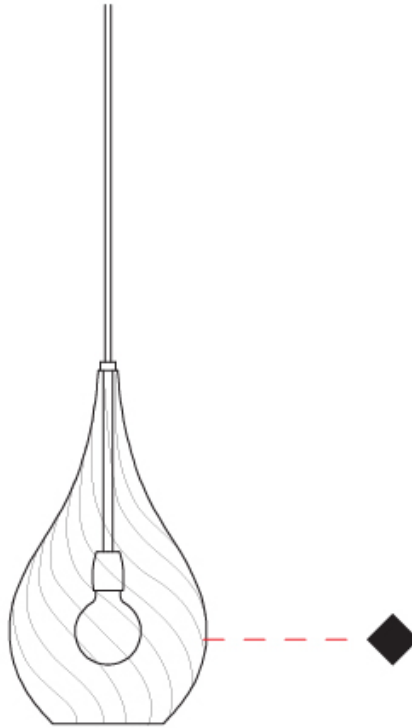

LACRIMA MODULAR SYSTEM SUSPENSION

D141068-

PROJECT

TYPE

SPECIFIER

QUANTITY

DATE