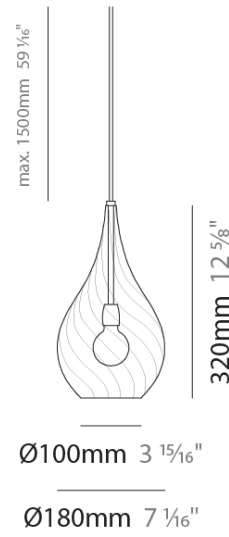

LACRIMA MODULAR SYSTEM SUSPENSION

D141068-

base number   Finish
Options

PROJECT	_____
TYPE	_____
SPECIFIER	_____
QUANTITY	_____
DATE	_____

DESCRIPTION
Lacrima - Suspension - 180mm - 1 x Max. 4W LED Retrofit - E12 - without Canopy - Ribbed Glass

1. To build a product code in our configurator select the specify button on the base model # product page
2. To build a manual product code on this datasheet choose from the options listed below in blue font and add the suffix to the base model #

GENERAL
Series: Lacrima
Subseries: Lacrima Modular System
Brand: Cangiini & Tucci
Division: Design
Mounting Type: Suspension
Mounting Location: Ceiling

PHYSICAL
Shape: Abstract
Diameter (mm): 180
Diameter (in): 7 1/16
Height (mm): 320
Height (in): 12 5/8
Max. Overall Height (mm): 1820
Max. Overall Height (in): 71 5/8
Light Distribution: Omnidirectional
Weight (kg): 0.82
Weight (lbs): 1.81
Fixture Finish: [AMB](#) / [GRN](#) / [PNK](#) / [RUB](#) / [SKB](#) / [SMK](#) / [TOB](#) / [TRA](#)
Holder Finish: CHR
Fixture Material: Glass / Metal
Cable Details: 1500mm Cable

ELECTRICAL
Number of Lamps: 1
Lamp Type: LED Retrofit
Bulb Included: Bulb Not Included
Max. Wattage Per Lamp (W): 4
Lamp Base: E12
Input Voltage (V): 120

RATINGS AND CERTIFICATIONS
Certified By: Certified for North American Standards
IP rating: IP20