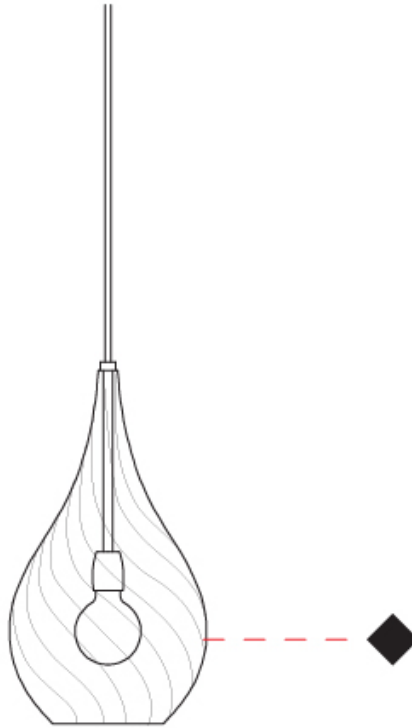

LACRIMA MODULAR SYSTEM SUSPENSION

D141068-

PROJECT

TYPE

SPECIFIER

QUANTITY

DATE

D