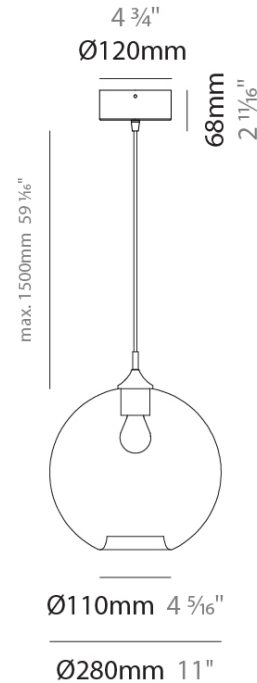

PARIGI PALLA MONOPOINT SUSPENSION

D141095-

base number Finish
Options

1. To build a product code in our configurator select the specify button on the base model # product page
2. To build a manual product code on this datasheet choose from the options listed below in blue font and add the suffix to the base model #

GENERAL

Series: Parigi Palla
Subseries: Parigi Palla Monopoint
Brand: Cangiini & Tucci
Division: Design
Mounting Type: Suspension
Mounting Location: Ceiling
Subcategory: Pendant

PHYSICAL

Shape: Sphere
Diameter (mm): 280
Diameter (in): 11
Height (mm): 280
Height (in): 11
Max. Overall Height (mm): 1780
Max. Overall Height (in): 70 ¹/₁₆
Light Distribution: Omnidirectional
Weight (kg): 1.50
Weight (lbs): 3.31
Fixture Finish: [AMB / GRN / PNK / RUB / SKB / SMK / TOB / TRA](#)
Holder Finish: CHR
Fixture Material: Glass / Metal
Cable Details: 1500mm Cable

ELECTRICAL

Number of Lamps: 1
Lamp Type: LED Retrofit
Bulb Included: Bulb Not Included
Max. Wattage Per Lamp (W): 8
Lamp Base: E26
Input Voltage (V): 120
Upon Request: 277Vac / GU24

RATINGS AND CERTIFICATIONS

Certified By: Certified for North American Standards
IP rating: IP20

PROJECT
TYPE
SPECIFIER
QUANTITY
DATE