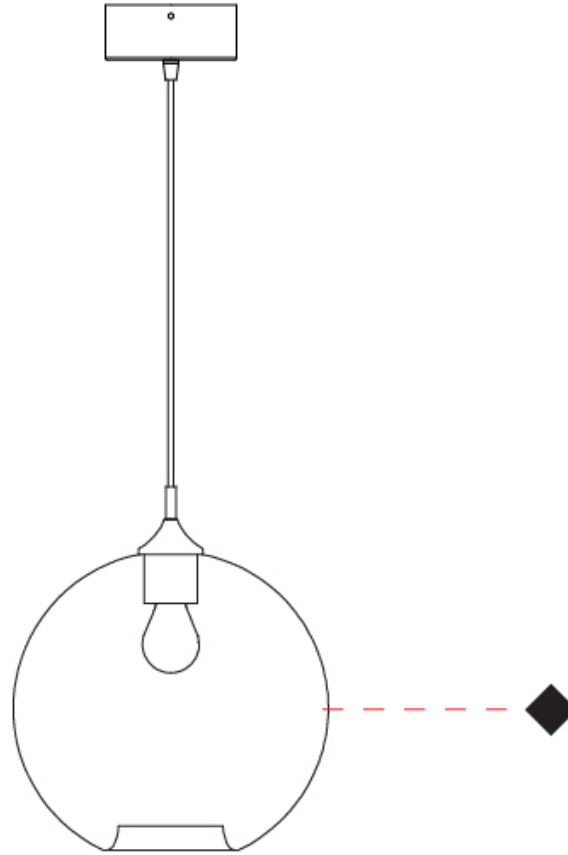

PARIGI PALLA MONOPOINT SUSPENSION

D141095-

PROJECT _____

TYPE _____

SPECIFIER _____

QUANTITY _____

DATE _____

D