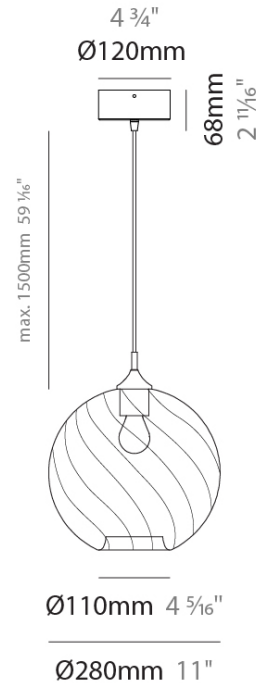

FIRENZE PALLA MONOPOINT SUSPENSION

D141104-

base number Finish
Options

1. To build a product code in our configurator select the specify button on the base model # product page
2. To build a manual product code on this datasheet choose from the options listed below in blue font and add the suffix to the base model #

GENERAL

Series: Firenze Palla
Subseries: Firenze Palla Monopoint
Brand: Cangini & Tucci
Division: Design
Mounting Type: Suspension
Mounting Location: Ceiling
Subcategory: Pendant

PHYSICAL

Shape: Sphere
Diameter (mm): 280
Diameter (in): 11
Height (mm): 280
Height (in): 11
Max. Overall Height (mm): 1780
Max. Overall Height (in): 70 ¹/₁₆
Light Distribution: Omnidirectional
Weight (kg): 1.50
Weight (lbs): 3.31
Fixture Finish: [AMB](#) / [GRN](#) / [PNK](#) / [RUB](#) / [SKB](#) / [SMK](#) / [TOB](#) / [TRA](#)
Holder Finish: CHR
Fixture Material: Glass / Metal
Cable Details: 1500mm Cable

ELECTRICAL

Number of Lamps: 1
Lamp Type: LED Retrofit
Bulb Included: Bulb Not Included
Max. Wattage Per Lamp (W): 8
Lamp Base: E26
Input Voltage (V): 120
Upon Request: 277Vac / GU24

RATINGS AND CERTIFICATIONS

Certified By: Certified for North American Standards
IP rating: IP20

PROJECT
TYPE
SPECIFIER
QUANTITY
DATE