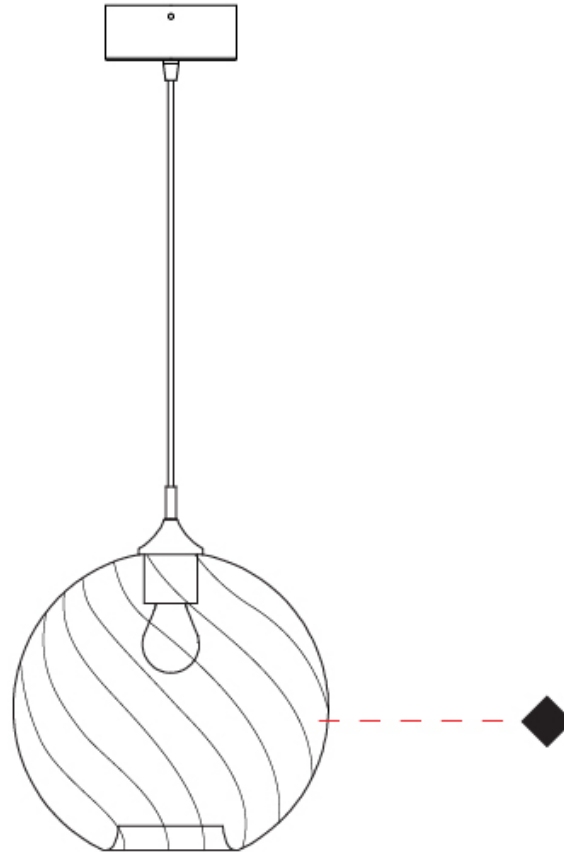

FIRENZE PALLA MONOPOINT SUSPENSION

D141104-

PROJECT

TYPE

SPECIFIER

QUANTITY

DATE

D