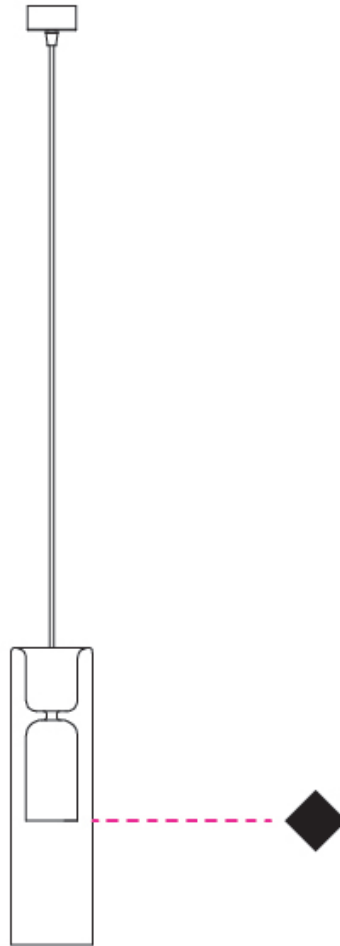

TAO MONOPOINT SUSPENSION

D141112-

PROJECT

TYPE

SPECIFIER

QUANTITY

DATE

D