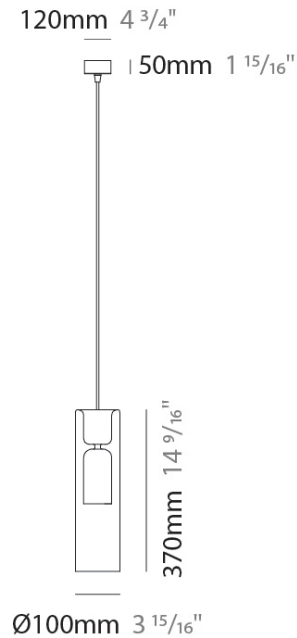

TAO MONOPOINT SUSPENSION

D141112-

base number _____
Finish Options _____

1. To build a product code in our configurator select the specify button on the base model # product page
2. To build a manual product code on this datasheet choose from the options listed below in blue font and add the suffix to the base model #

GENERAL

Series: Tao _____
Subseries: Tao Monopoint _____
Partner: Cangini & Tucci _____
Division: Design _____
Installation: Suspension _____
Product Type: Pendant _____
Mounting Location: Ceiling _____

PHYSICAL

Shape: Cylinder _____
Diameter (mm): 100 _____
Diameter (in): 3 ¹⁵/₁₆ _____
Height (mm): 370 _____
Height (in): 14 ⁹/₁₆ _____
Max. Overall Height (mm): 1870 _____
Max. Overall Height (in): 73 ³/₈ _____
Weight (kg): 1.5 _____
Weight (lbs): 3.31 _____
Fixture Finish: [AMB / GRN / PNK / RUB / SMK / TOB / TRA / RGD / TIM](#) _____
Holder Finish: CHR _____
Fixture Material: Glass / Metal _____
Primary Material: Glass - Borosilicate _____
Cable Details: 1500mm Cable _____

ELECTRICAL

Number of Lamps: 1 _____
Lamp Type: LED Retrofit _____
Bulb Included: Bulb Not Included _____
Max. Wattage Per Lamp (W): 8 _____
Lamp Base: E26 _____
Input Voltage (V): 120 _____
Upon Request: GU24 / 277Vac _____

RATINGS AND CERTIFICATIONS

Certified By: Certified for North American Standards _____
IP rating: IP20 _____