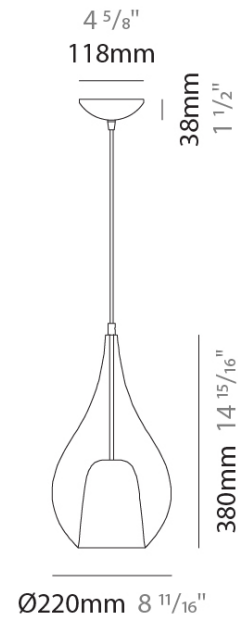

ZOE MONOPOINT SUSPENSION

D141122- -

base number   Finish   Finish
Options   Options   Options

1. To build a product code in our configurator select the specify button on the base model # product page
2. To build a manual product code on this datasheet choose from the options listed below in blue font and add the suffix to the base model #

GENERAL

Series: Zoe
Subseries: Zoe Monopoint
Brand: Cangini & Tucci
Division: Design
Mounting Type: Suspension
Mounting Location: Ceiling
Subcategory: Pendant

PHYSICAL

Shape: Teardrop
Diameter (mm): 220
Diameter (in): 8 ¹¹/₁₆
Height (mm): 380
Height (in): 14 ¹⁵/₁₆
Max. Overall Height (mm): 1880
Max. Overall Height (in): 74
Light Distribution: Omnidirectional
Weight (kg): 1.51
Weight (lbs): 3.33
Diffuser: Glass - Opal
Fixture Finish: [AMB / BLK / BRZ / GLD / GRN / PNK / RUB / SKB / SMK / TOB / TRA](#)
Holder Finish: [CHR / MWH / MBK / BCR](#)
Fixture Material: Glass / Metal
Cable Details: 1500mm cable

ELECTRICAL

Number of Lamps: 1
Lamp Type: LED Retrofit
Lamp Shape: A19
Bulb Included: Bulb Not Included
Max. Wattage Per Lamp (W): 16
Lamp Base: E26
Input Voltage (V): 120
Upon Request: 277Vac / GU24

RATINGS AND CERTIFICATIONS

Certified By: Certified for North American Standards
IP rating: IP20

PROJECT
TYPE
SPECIFIER
QUANTITY
DATE