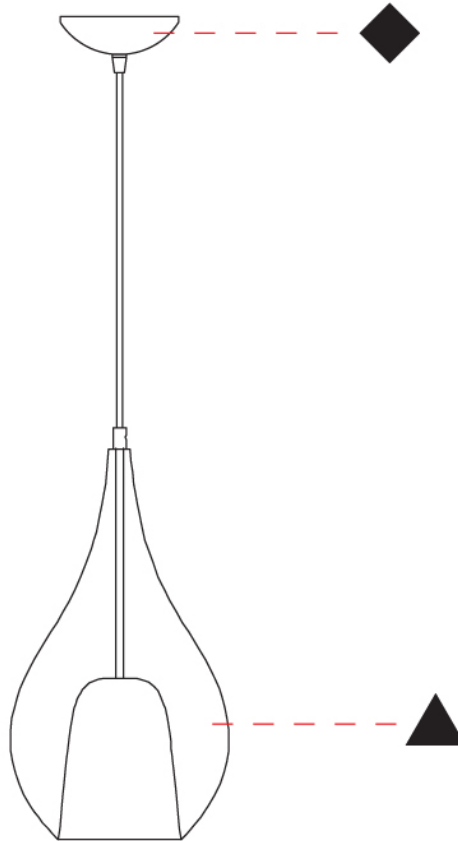

ZOE MONOPOINT SUSPENSION

D141122-

PROJECT _____

TYPE _____

SPECIFIER _____

QUANTITY _____

DATE _____

D