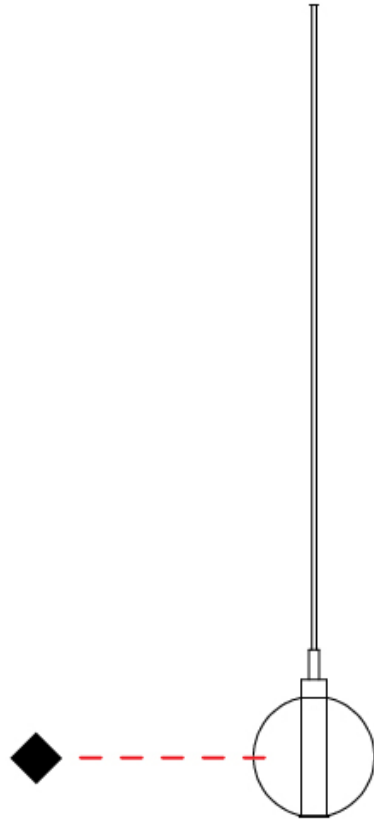

OSCURA - MODULAR SYSTEM SUSPENSION

D141136-

PROJECT

TYPE

SPECIFIER

QUANTITY

DATE

D