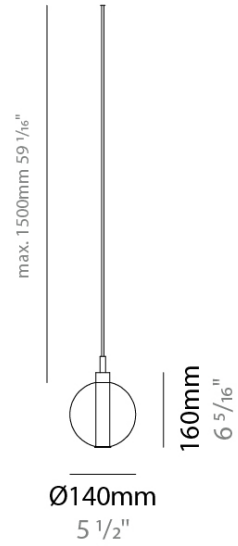

OSCURA - MODULAR SYSTEM SUSPENSION

D141136-

base number   Finish
Options

PROJECT	_____
TYPE	_____
SPECIFIER	_____
QUANTITY	_____
DATE	_____

DESCRIPTION
Oscura - Suspension - 140mm / 5 1/2" - 1 x Max. 4W LED Retrofit - G9 - Without Canopy

1. To build a product code in our configurator select the specify button on the base model # product page
2. To build a manual product code on this datasheet choose from the options listed below in blue font and add the suffix to the base model #

GENERAL
Series: Oscura
Subseries: Oscura - Modular System
Brand: Cangini & Tucci
Division: Design
Mounting Type: Suspension
Mounting Location: Ceiling
Subcategory: Pendant

PHYSICAL
Shape: Round
Diameter (mm): 140
Diameter (in): 5 1/2
Height (mm): 160
Height (in): 6 5/16
Max. Overall Height (mm): 1660
Max. Overall Height (in): 65 3/8
Light Distribution: Omnidirectional
Weight (kg): 0.51
Weight (lbs): 1.12
Fixture Finish: AMB / BLK / BRZ / GLD / GRN / PNK / RGD / RUB / SKB / SMK / STE / TOB / TRA
Holder Finish: CHR
Fixture Material: Glass / Metal
Cable Details: 1500mm cable

ELECTRICAL
Number of Lamps: 1
Lamp Type: LED Retrofit
Bulb Included: Bulb Not Included
Max. Wattage Per Lamp (W): 4
Lamp Base: G9
Input Voltage (V): 120

RATINGS AND CERTIFICATIONS
Certified By: Certified for North American Standards
IP rating: IP20