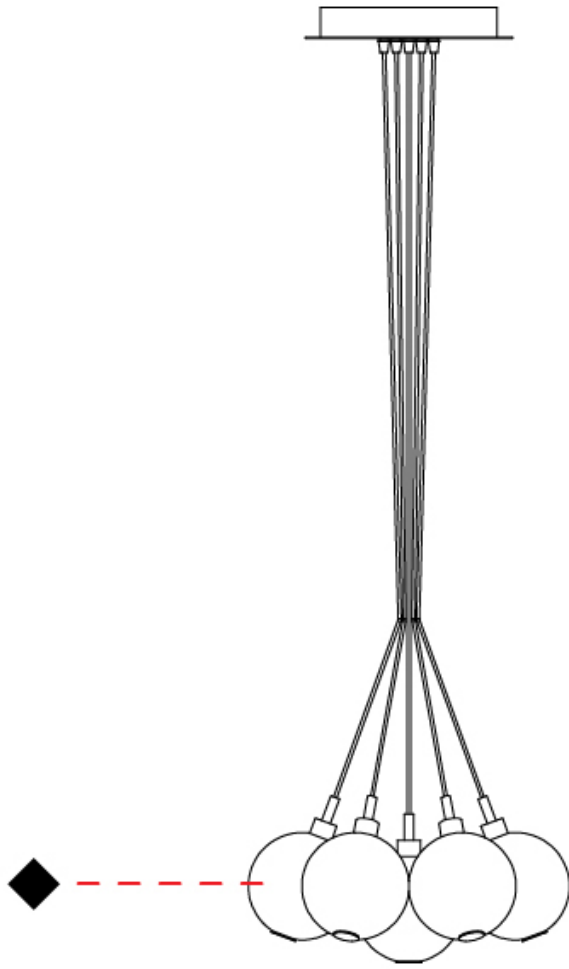

#### PHYSICAL

Shape: Round \_\_\_\_\_  
 Diameter (mm): 430 \_\_\_\_\_  
 Diameter (in): 16 <sup>15</sup>/<sub>16</sub> \_\_\_\_\_  
 Height (mm): 160 \_\_\_\_\_  
 Height (in): 6 <sup>5</sup>/<sub>16</sub> \_\_\_\_\_  
 Max. Overall Height (mm): 1660 \_\_\_\_\_  
 Max. Overall Height (in): 65 <sup>3</sup>/<sub>8</sub> \_\_\_\_\_  
 Weight (kg): 4 \_\_\_\_\_  
 Weight (lbs): 8.82 \_\_\_\_\_  
 Fixture Finish: [AMB / BLK / BRZ / GLD / GRN / PNK / RGD / RUB / SKB / SMK / STE / TOB / TRA](#) \_\_\_\_\_  
 Holder Finish: PSS \_\_\_\_\_  
 Fixture Material: Glass / Metal \_\_\_\_\_  
 Primary Material: Glass - Borosilicate \_\_\_\_\_  
 Cable Details: 1500mm cable \_\_\_\_\_

## OSCURA - 7 LIGHT CLUSTER SUSPENSION

D141138-

PROJECT

TYPE

SPECIFIER

QUANTITY

DATE

D