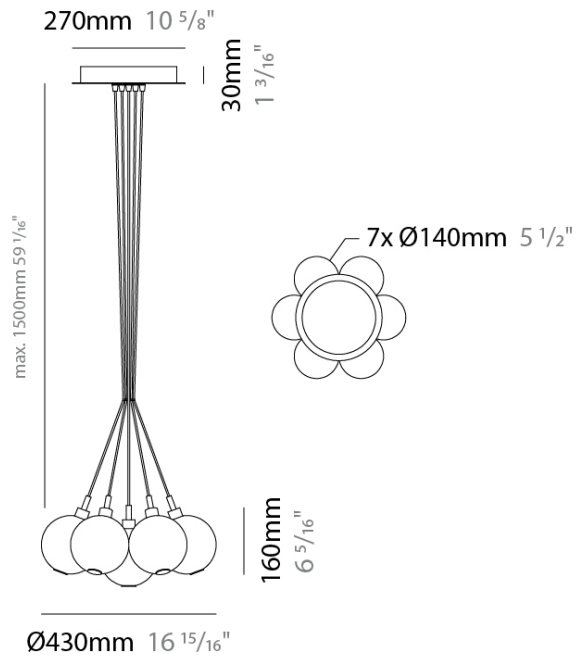

OSCURA - 7 LIGHT CLUSTER SUSPENSION

D141138-

base number   Finish
Options

1. To build a product code in our configurator select the specify button on the base model # product page
2. To build a manual product code on this datasheet choose from the options listed below in blue font and add the suffix to the base model #

GENERAL

Series: Oscura _____
Subseries: Oscura - 7 Light Cluster _____
Partner: Cangini & Tucci _____
Division: Design _____
Installation: Suspension _____
Product Type: Pendant _____
Mounting Location: Ceiling _____

PHYSICAL

Shape: Round _____
Diameter (mm): 430 _____
Diameter (in): 16 ¹⁵/₁₆ _____
Height (mm): 160 _____
Height (in): 6 ⁵/₁₆ _____
Max. Overall Height (mm): 1660 _____
Max. Overall Height (in): 65 ³/₈ _____
Weight (kg): 4 _____
Weight (lbs): 8.82 _____
Fixture Finish: [AMB / BLK / BRZ / GLD / GRN / PNK / RGD / RUB / SKB / SMK / STE / TOB / TRA](#) _____
Holder Finish: PSS _____
Fixture Material: Glass / Metal _____
Primary Material: Glass - Borosilicate _____
Cable Details: 1500mm cable _____

ELECTRICAL

Number of Lamps: 7 _____
Lamp Type: LED Retrofit _____
Bulb Included: Bulb Not Included _____
Total Output Wattage (W): 28 _____
Max. Wattage Per Lamp (W): 4 _____
Lamp Base: G9 _____
Input Voltage (V): 120 _____

RATINGS AND CERTIFICATIONS

Certified By: Certified for North American Standards _____
IP rating: IP20 _____