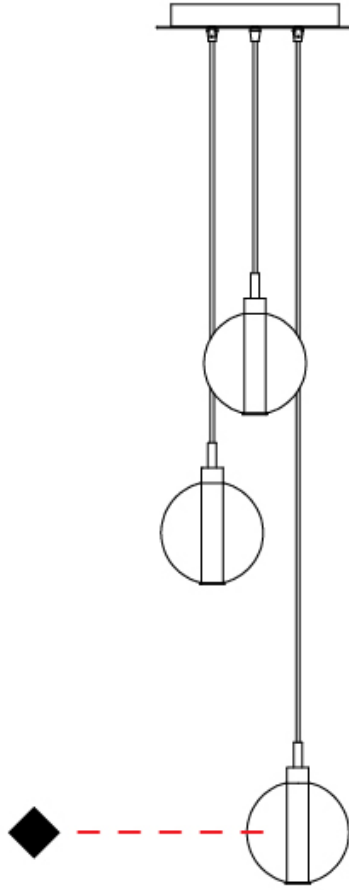

#### PHYSICAL

Shape: Round  
 Diameter (mm): 270  
 Diameter (in): 10 <sup>5</sup>/<sub>8</sub>"  
 Height (mm): 160  
 Height (in): 5 <sup>7</sup>/<sub>8</sub>"  
 Max. Overall Height (mm): 1660  
 Max. Overall Height (in): 64 <sup>15</sup>/<sub>16</sub>"  
 Weight (kg): 2.2  
 Weight (lbs): 4.85  
 Fixture Finish: [AMB / BLK / BRZ / GLD / GRN / PNK / RGD / RUB / SKB / SMK / STE / TOB / TRA](#)  
 Holder Finish: PSS  
 Fixture Material: Glass / Metal  
 Primary Material: Glass - Borosilicate  
 Cable Details: 1500mm cable

## OSCURA - 3 LIGHT MULTIPLE SUSPENSION

D141141-

PROJECT \_\_\_\_\_

TYPE \_\_\_\_\_

SPECIFIER \_\_\_\_\_

QUANTITY \_\_\_\_\_

DATE \_\_\_\_\_

D