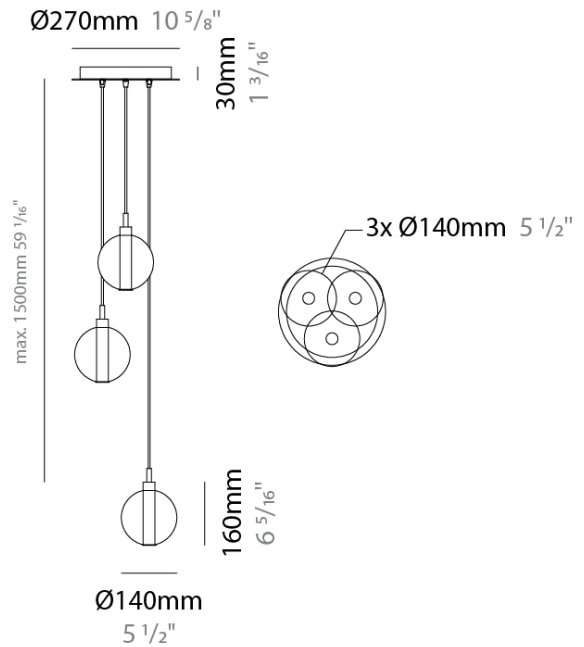

PROJECT	
TYPE	
SPECIFIER	
QUANTITY	
DATE	

OSCURA - 3 LIGHT MULTIPLE SUSPENSION

D141141-

base number Finish
Options

1. To build a product code in our configurator select the specify button on the base model # product page
2. To build a manual product code on this datasheet choose from the options listed below in blue font and add the suffix to the base model #

GENERAL

Series: Oscura
Subseries: Oscura - 3 Light Multiple
Partner: Cangini & Tucci
Division: Design
Installation: Suspension
Product Type: Pendant
Mounting Location: Ceiling

PHYSICAL

Shape: Round
Diameter (mm): 270
Diameter (in): 10 ⁵/₈"
Height (mm): 160
Height (in): 5 ⁷/₈"
Max. Overall Height (mm): 1660
Max. Overall Height (in): 64 ¹⁵/₁₆"
Weight (kg): 2.2
Weight (lbs): 4.85
Fixture Finish: [AMB / BLK / BRZ / GLD / GRN / PNK / RGD / RUB / SKB / SMK / STE / TOB / TRA](#)
Holder Finish: PSS
Fixture Material: Glass / Metal
Primary Material: Glass - Borosilicate
Cable Details: 1500mm cable

ELECTRICAL

Number of Lamps: 3
Lamp Type: LED Retrofit
Bulb Included: Bulb Not Included
Total Output Wattage (W): 12
Max. Wattage Per Lamp (W): 4
Lamp Base: G9
Input Voltage (V): 120

RATINGS AND CERTIFICATIONS

Certified By: Certified for North American Standards
IP rating: IP20