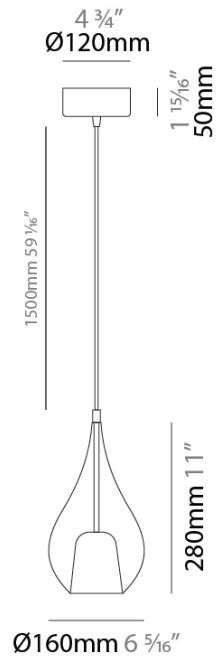

PROJECT
TYPE
SPECIFIER
QUANTITY
DATE

ZOE VINCENT - MONOPOINT SUSPENSION

D141177-

base number Finish
Options

- To build a product code in our configurator select the specify button on the base model # product page
- To build a manual product code on this datasheet choose from the options listed below in blue font and add the suffix to the base model #

GENERAL

Series: Zoe
 Subseries: Zoe Vincent - Monopoint
 Brand: Cangini & Tucci
 Division: Design
 Mounting Type: Suspension
 Mounting Location: Ceiling
 Subcategory: Pendant

PHYSICAL

Shape: Teardrop
 Diameter (mm): 160
 Diameter (in): 6 5/16
 Height (mm): 280
 Height (in): 11
 Max. Overall Height (mm): 1780
 Max. Overall Height (in): 70 1/16
 Light Distribution: Omnidirectional
 Weight (kg): 0.79
 Weight (lbs): 1.74
 Diffuser: Glass - Opal
 Fixture Finish: [MSB / MBS / TRS](#)
 Holder Finish: BLK
 Fixture Material: Glass / Metal
 Cable Details: 1500mm cable

ELECTRICAL

Number of Lamps: 1
 Lamp Type: LED Retrofit
 Bulb Included: Bulb Not Included
 Max. Wattage Per Lamp (W): 5
 Lamp Base: G9
 Input Voltage (V): 120

RATINGS AND CERTIFICATIONS

Certified By: Certified for North American Standards
 IP rating: IP20