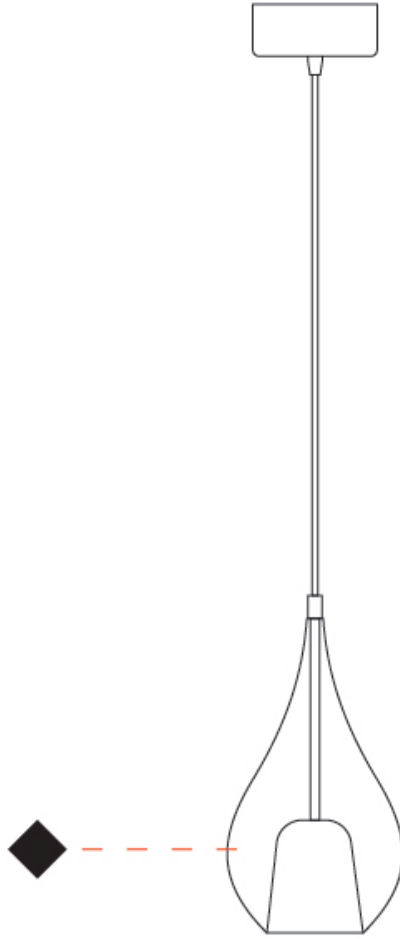

PROJECT
TYPE
SPECIFIER
QUANTITY
DATE

ZOE VINCENT - MONOPOINT SUSPENSION

D141177-

base number Finish
Options

- To build a product code in our configurator select the specify button on the base model # product page
- To build a manual product code on this datasheet choose from the options listed below in blue font and add the suffix to the base model #

GENERAL

Series: Zoe
 Subseries: Zoe Vincent - Monopoint
 Brand: Cangini & Tucci
 Division: Design
 Mounting Type: Suspension
 Mounting Location: Ceiling
 Subcategory: Pendant

PHYSICAL

Shape: Teardrop
 Diameter (mm): 160
 Diameter (in): 6 5/16
 Height (mm): 280
 Height (in): 11
 Max. Overall Height (mm): 1780
 Max. Overall Height (in): 70 1/16
 Light Distribution: Omnidirectional
 Weight (kg): 0.79
 Weight (lbs): 1.74
 Diffuser: Glass - Opal
 Fixture Finish: [MSB / MBS / TRS](#)
 Holder Finish: BLK
 Fixture Material: Glass / Metal
 Cable Details: 1500mm cable

ZOE VINCENT - MONOPOINT SUSPENSION

D141177-

PROJECT

TYPE

SPECIFIER

QUANTITY

DATE

D